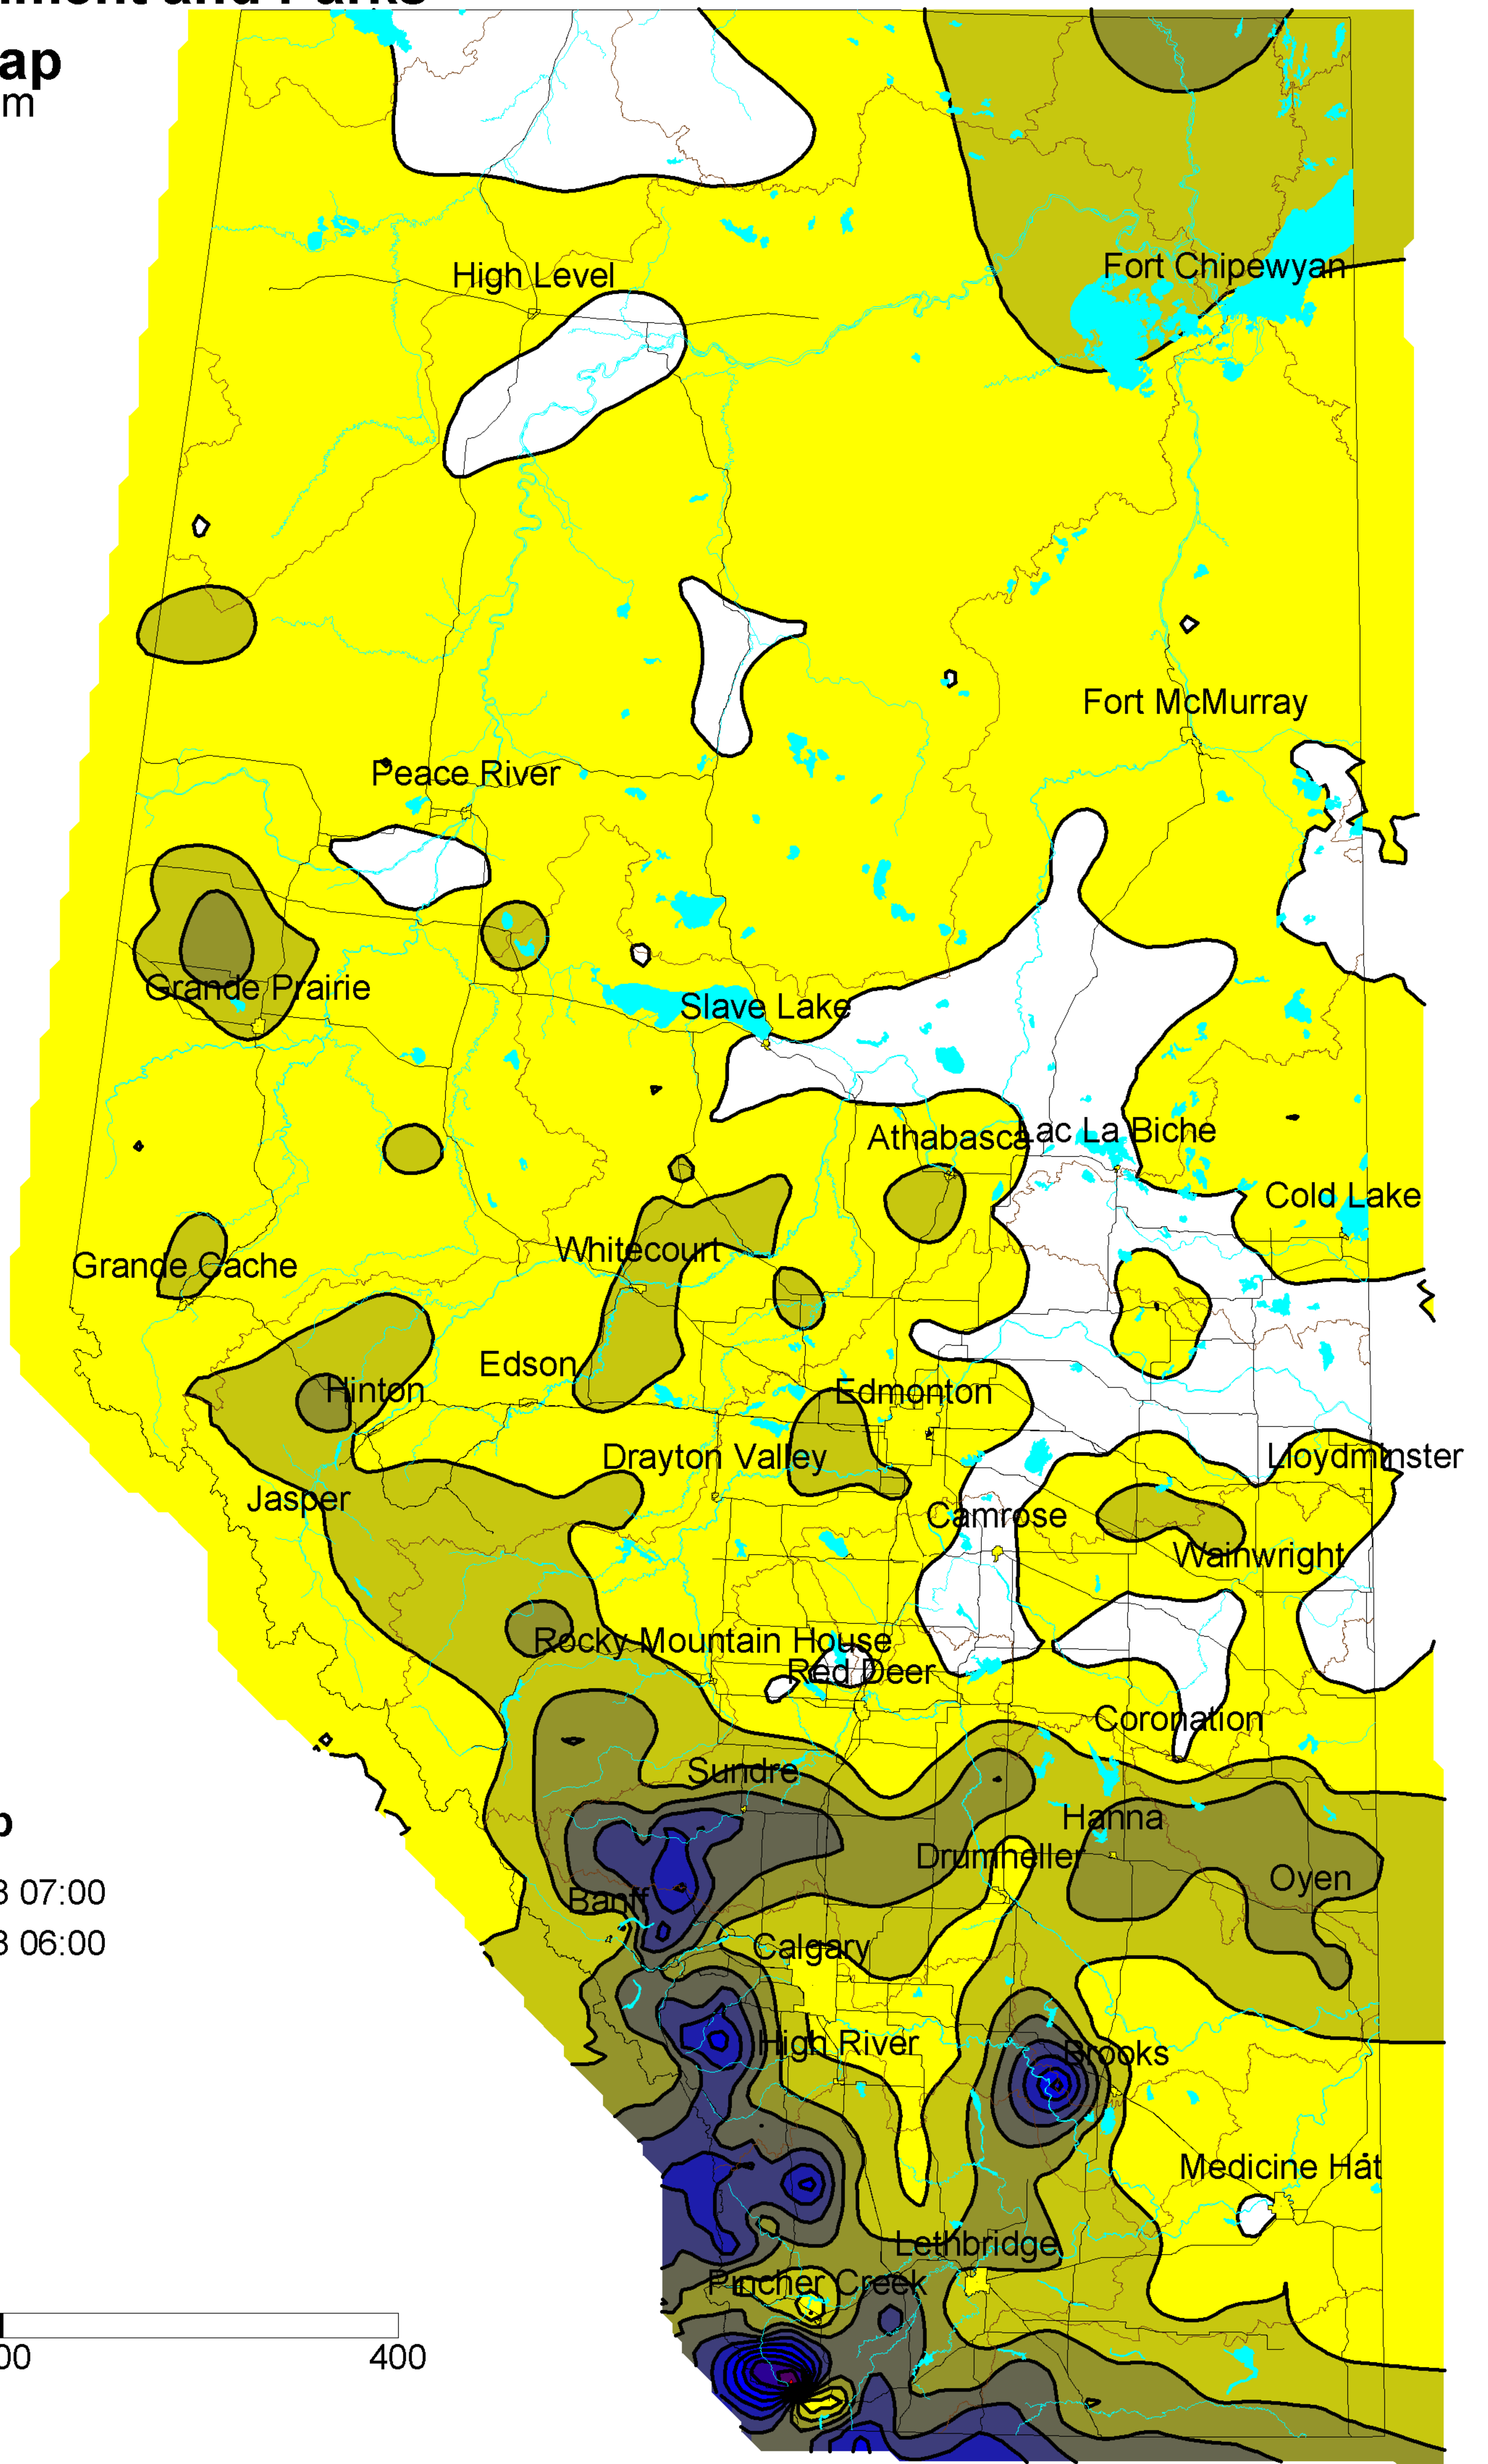

Alberta Environment and Parks

Precipitation Map

Contour Interval 10 mm

Kriging Contour Map

167 13 June 2018 07:00
20 June 2018 06:00

Roads

Distance in Kilometers

Map Scale 1: 5 Million