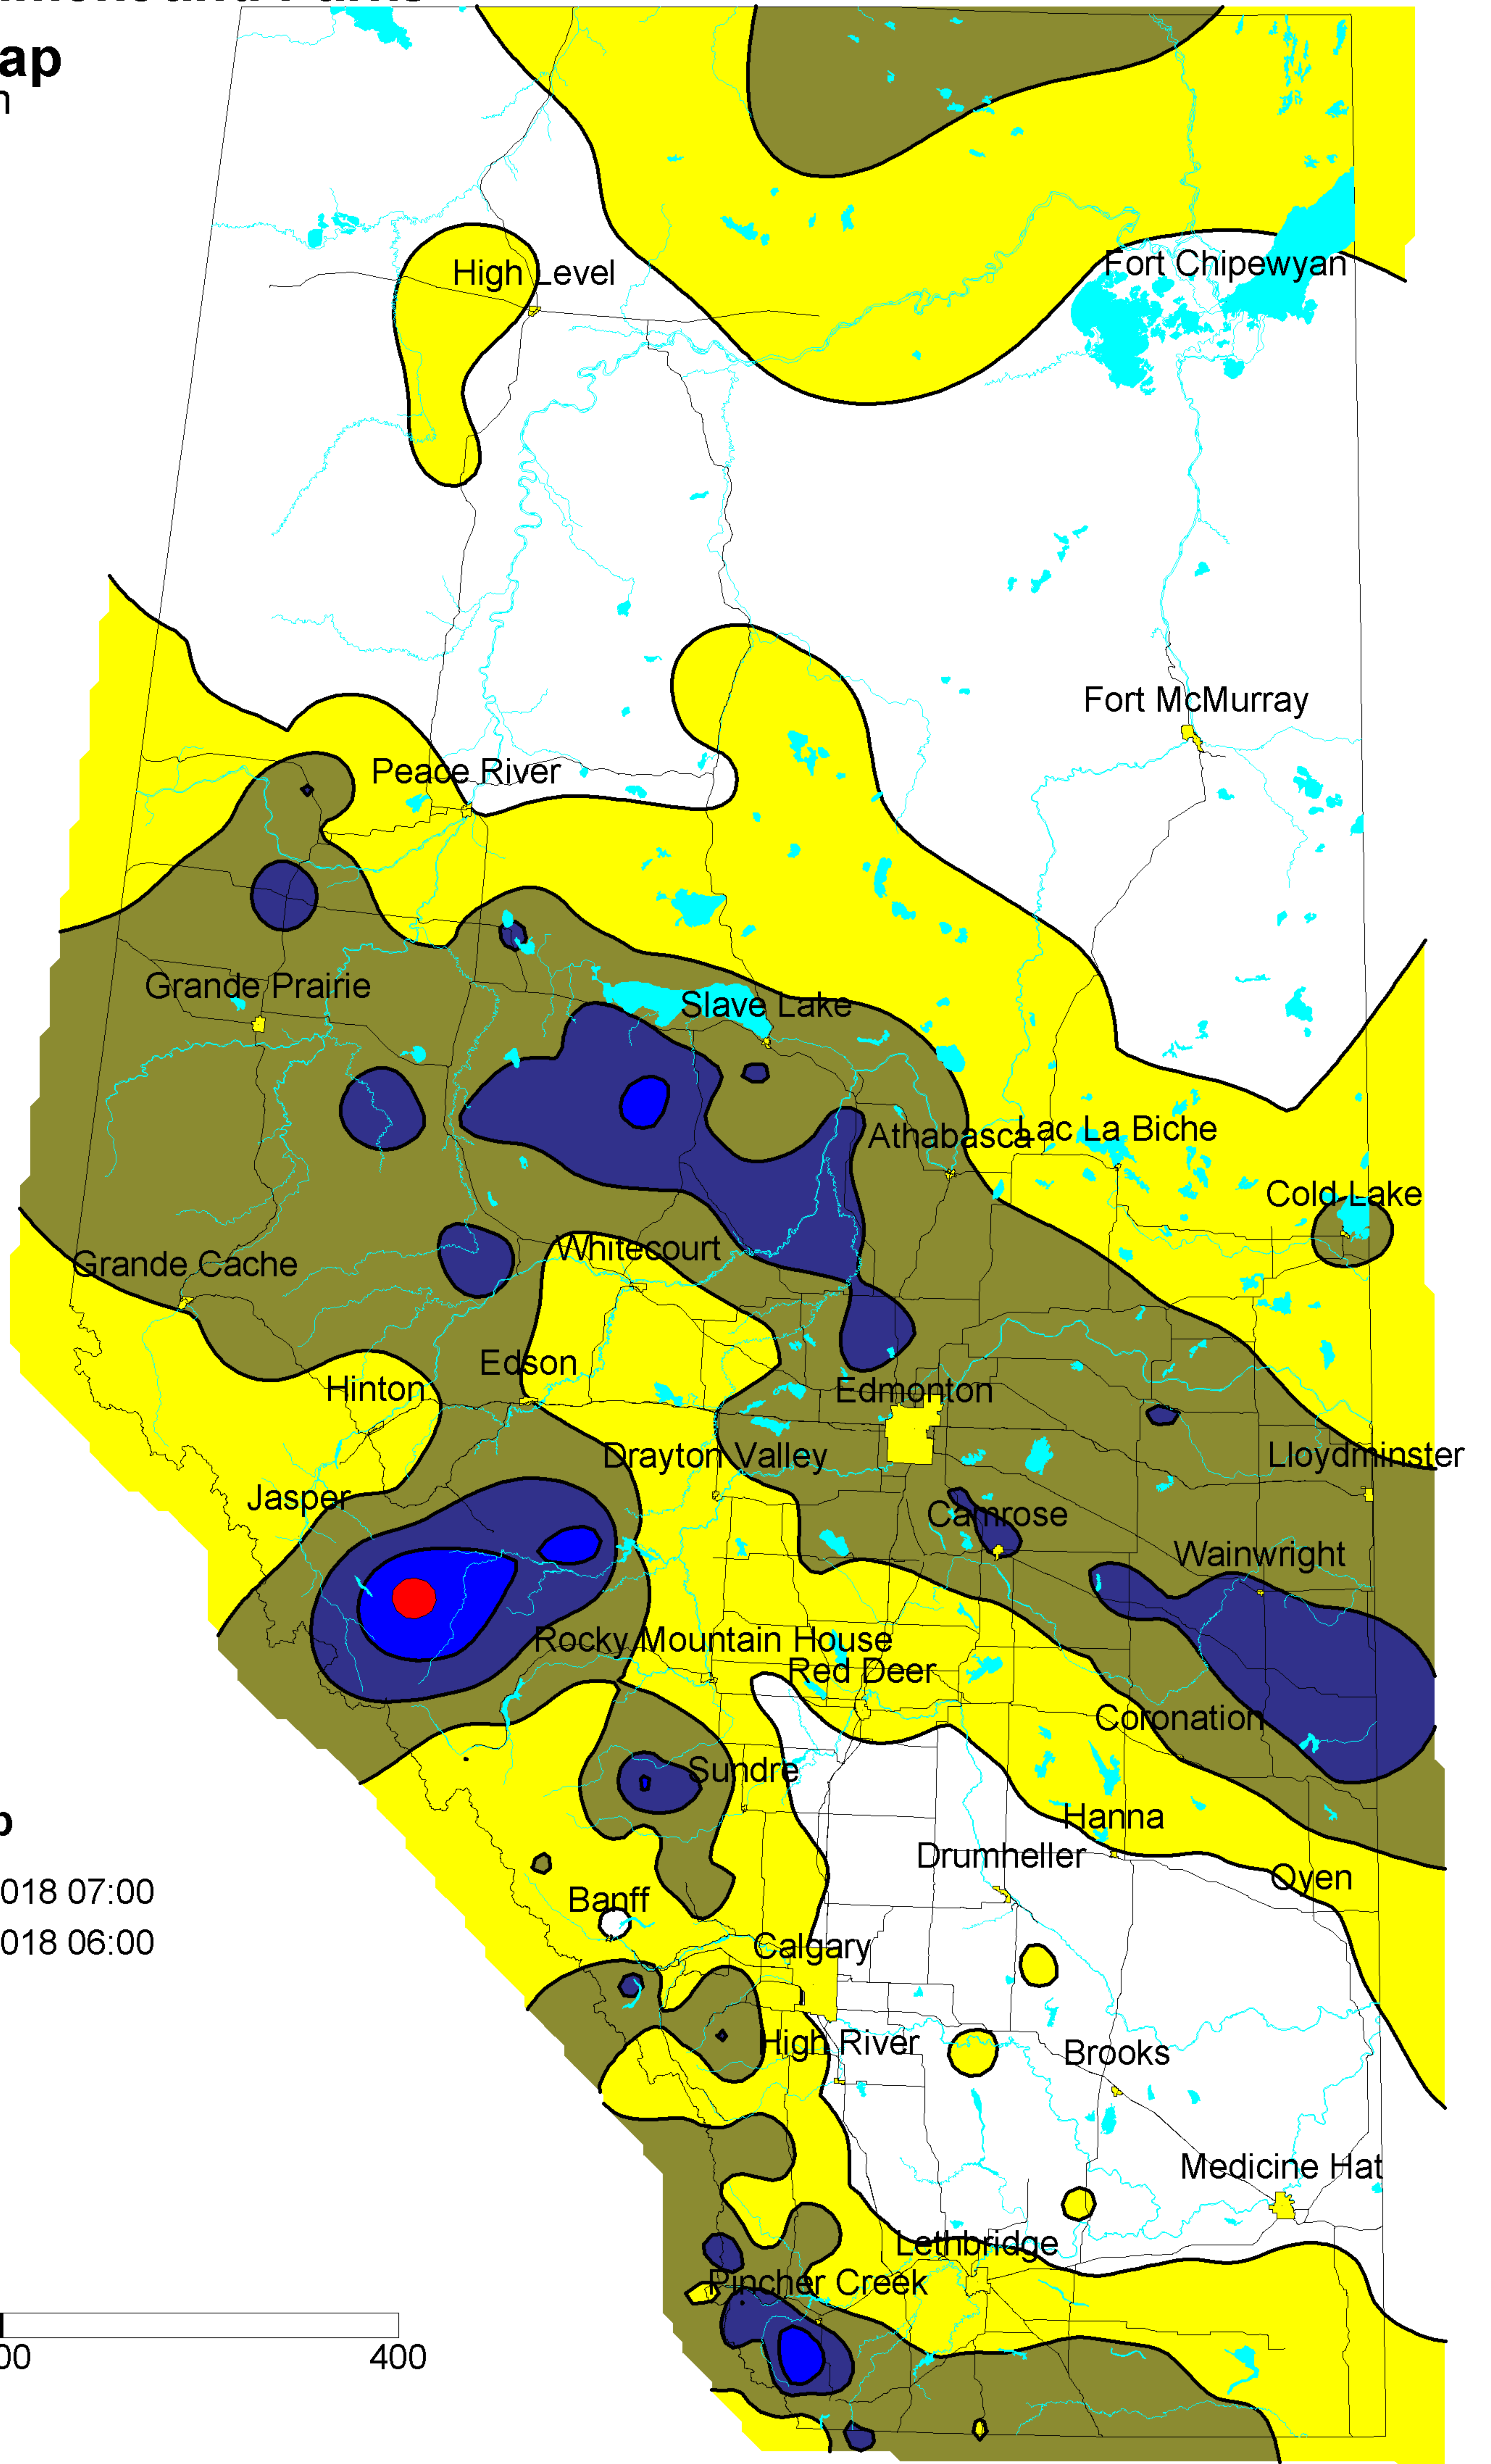

# Alberta Environment and Parks

## Precipitation Map

Contour Interval 5 mm

### Kriging Contour Map

167 12 October 2018 07:00  
19 October 2018 06:00

- Cities 
- Rivers 
- Lakes 
- Roads 

Distance in Kilometers

Map Scale 1: 5 Million