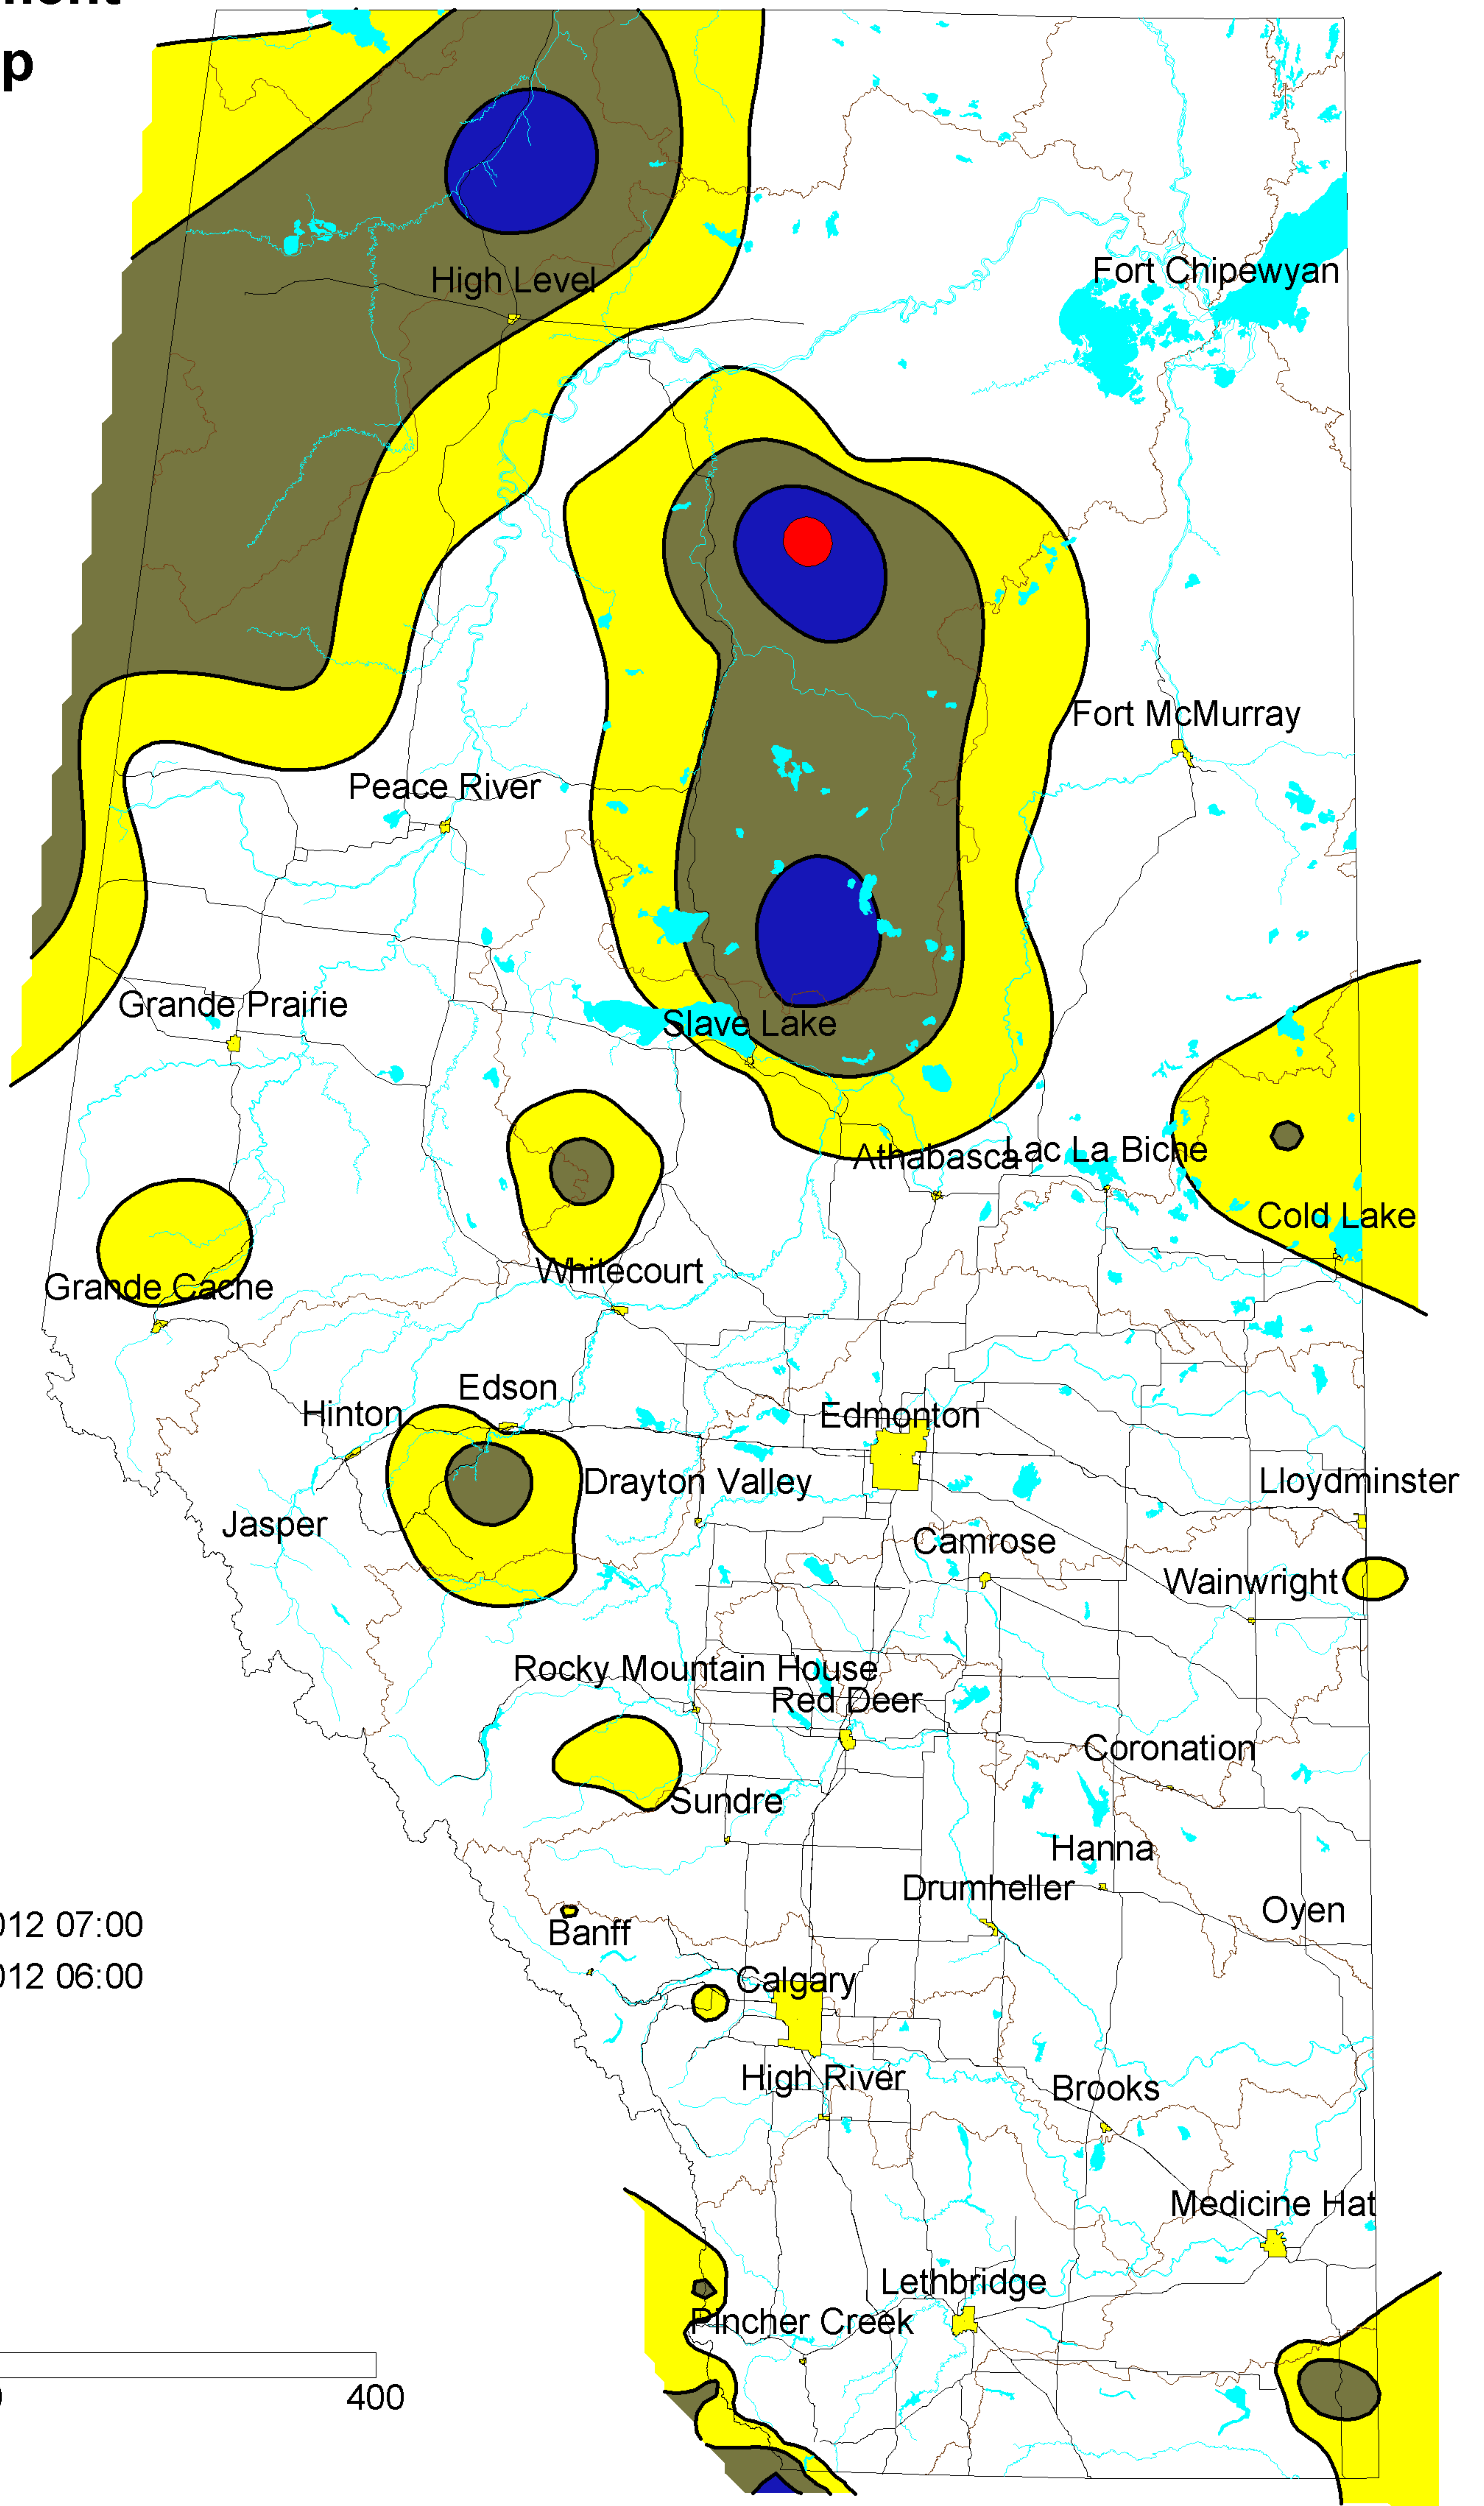

# Alberta Environment

## Precipitation Map

Contour Interval 3 mm

### Kriging Contour Map

167 02 February 2012 07:00  
09 February 2012 06:00

- Cities 
- Rivers 
- Basins 
- Lakes 

Roads 

Distance in Kilometers

Map Scale 1: 5 Million