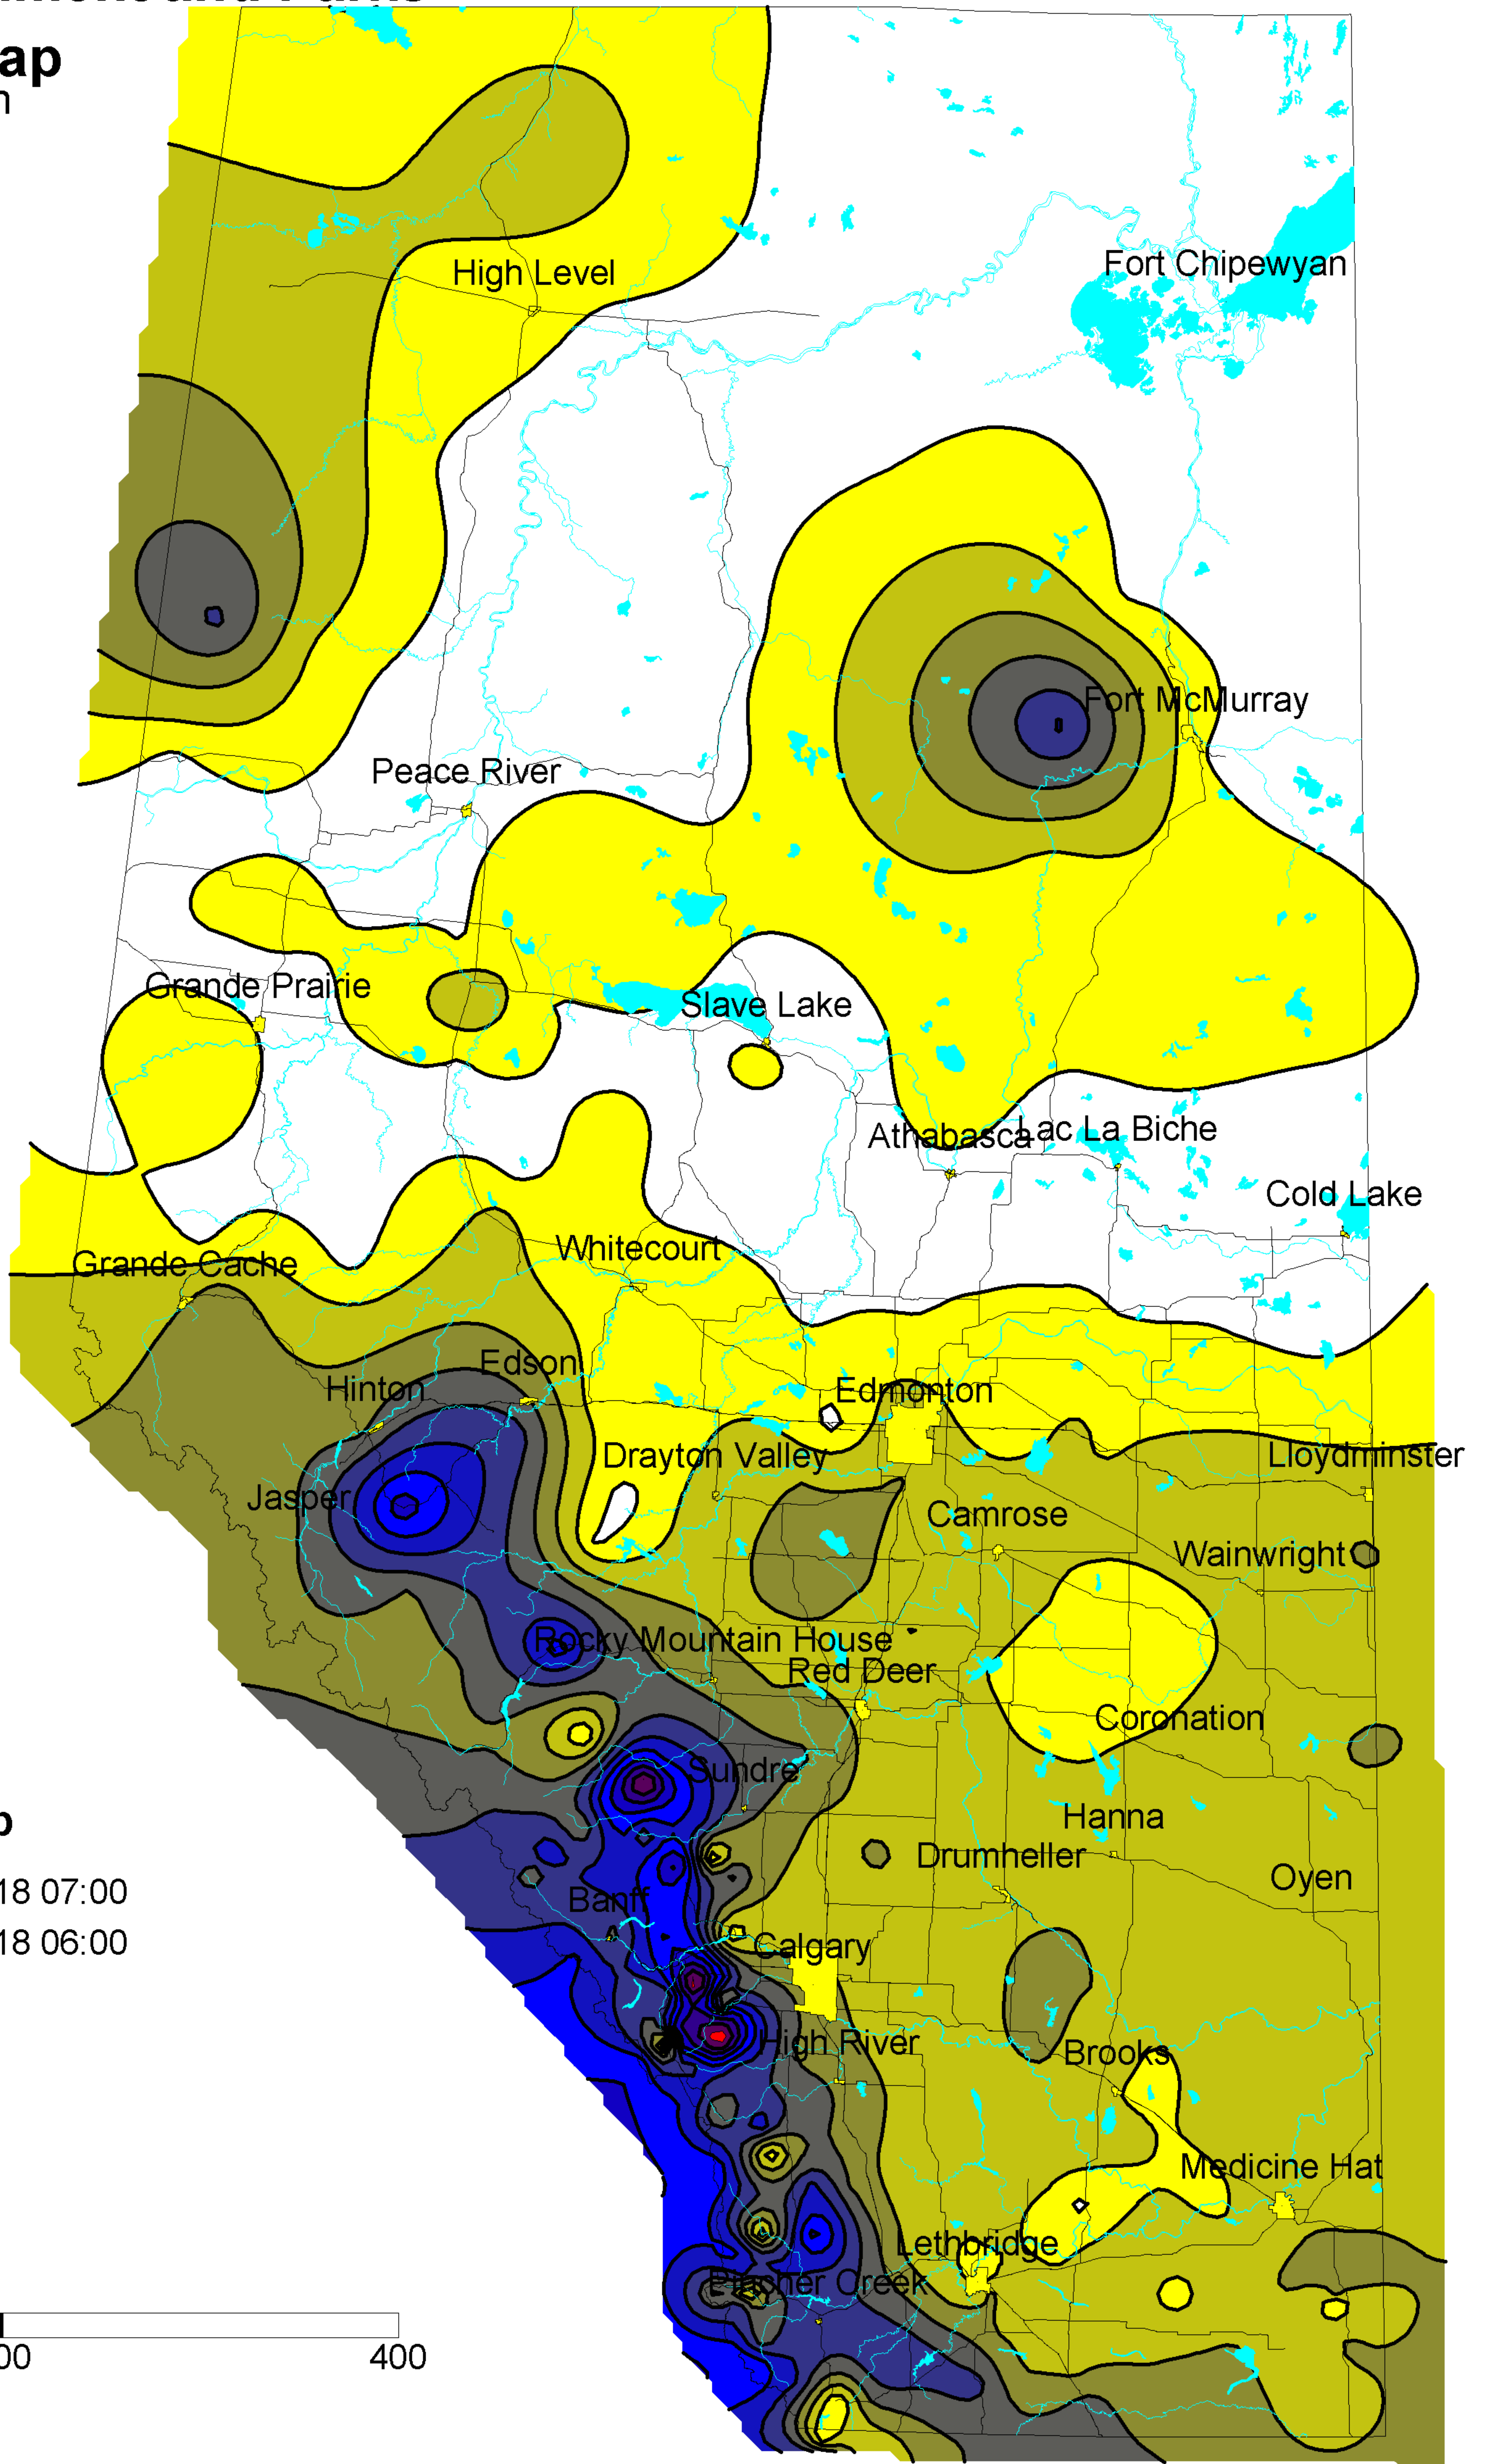

Alberta Environment and Parks

Precipitation Map

Contour Interval 5 mm

Kriging Contour Map

167 14 March 2018 07:00
21 March 2018 06:00

- Cities 
- Rivers 
- Lakes 
- Roads 

Distance in Kilometers

Map Scale 1: 5 Million