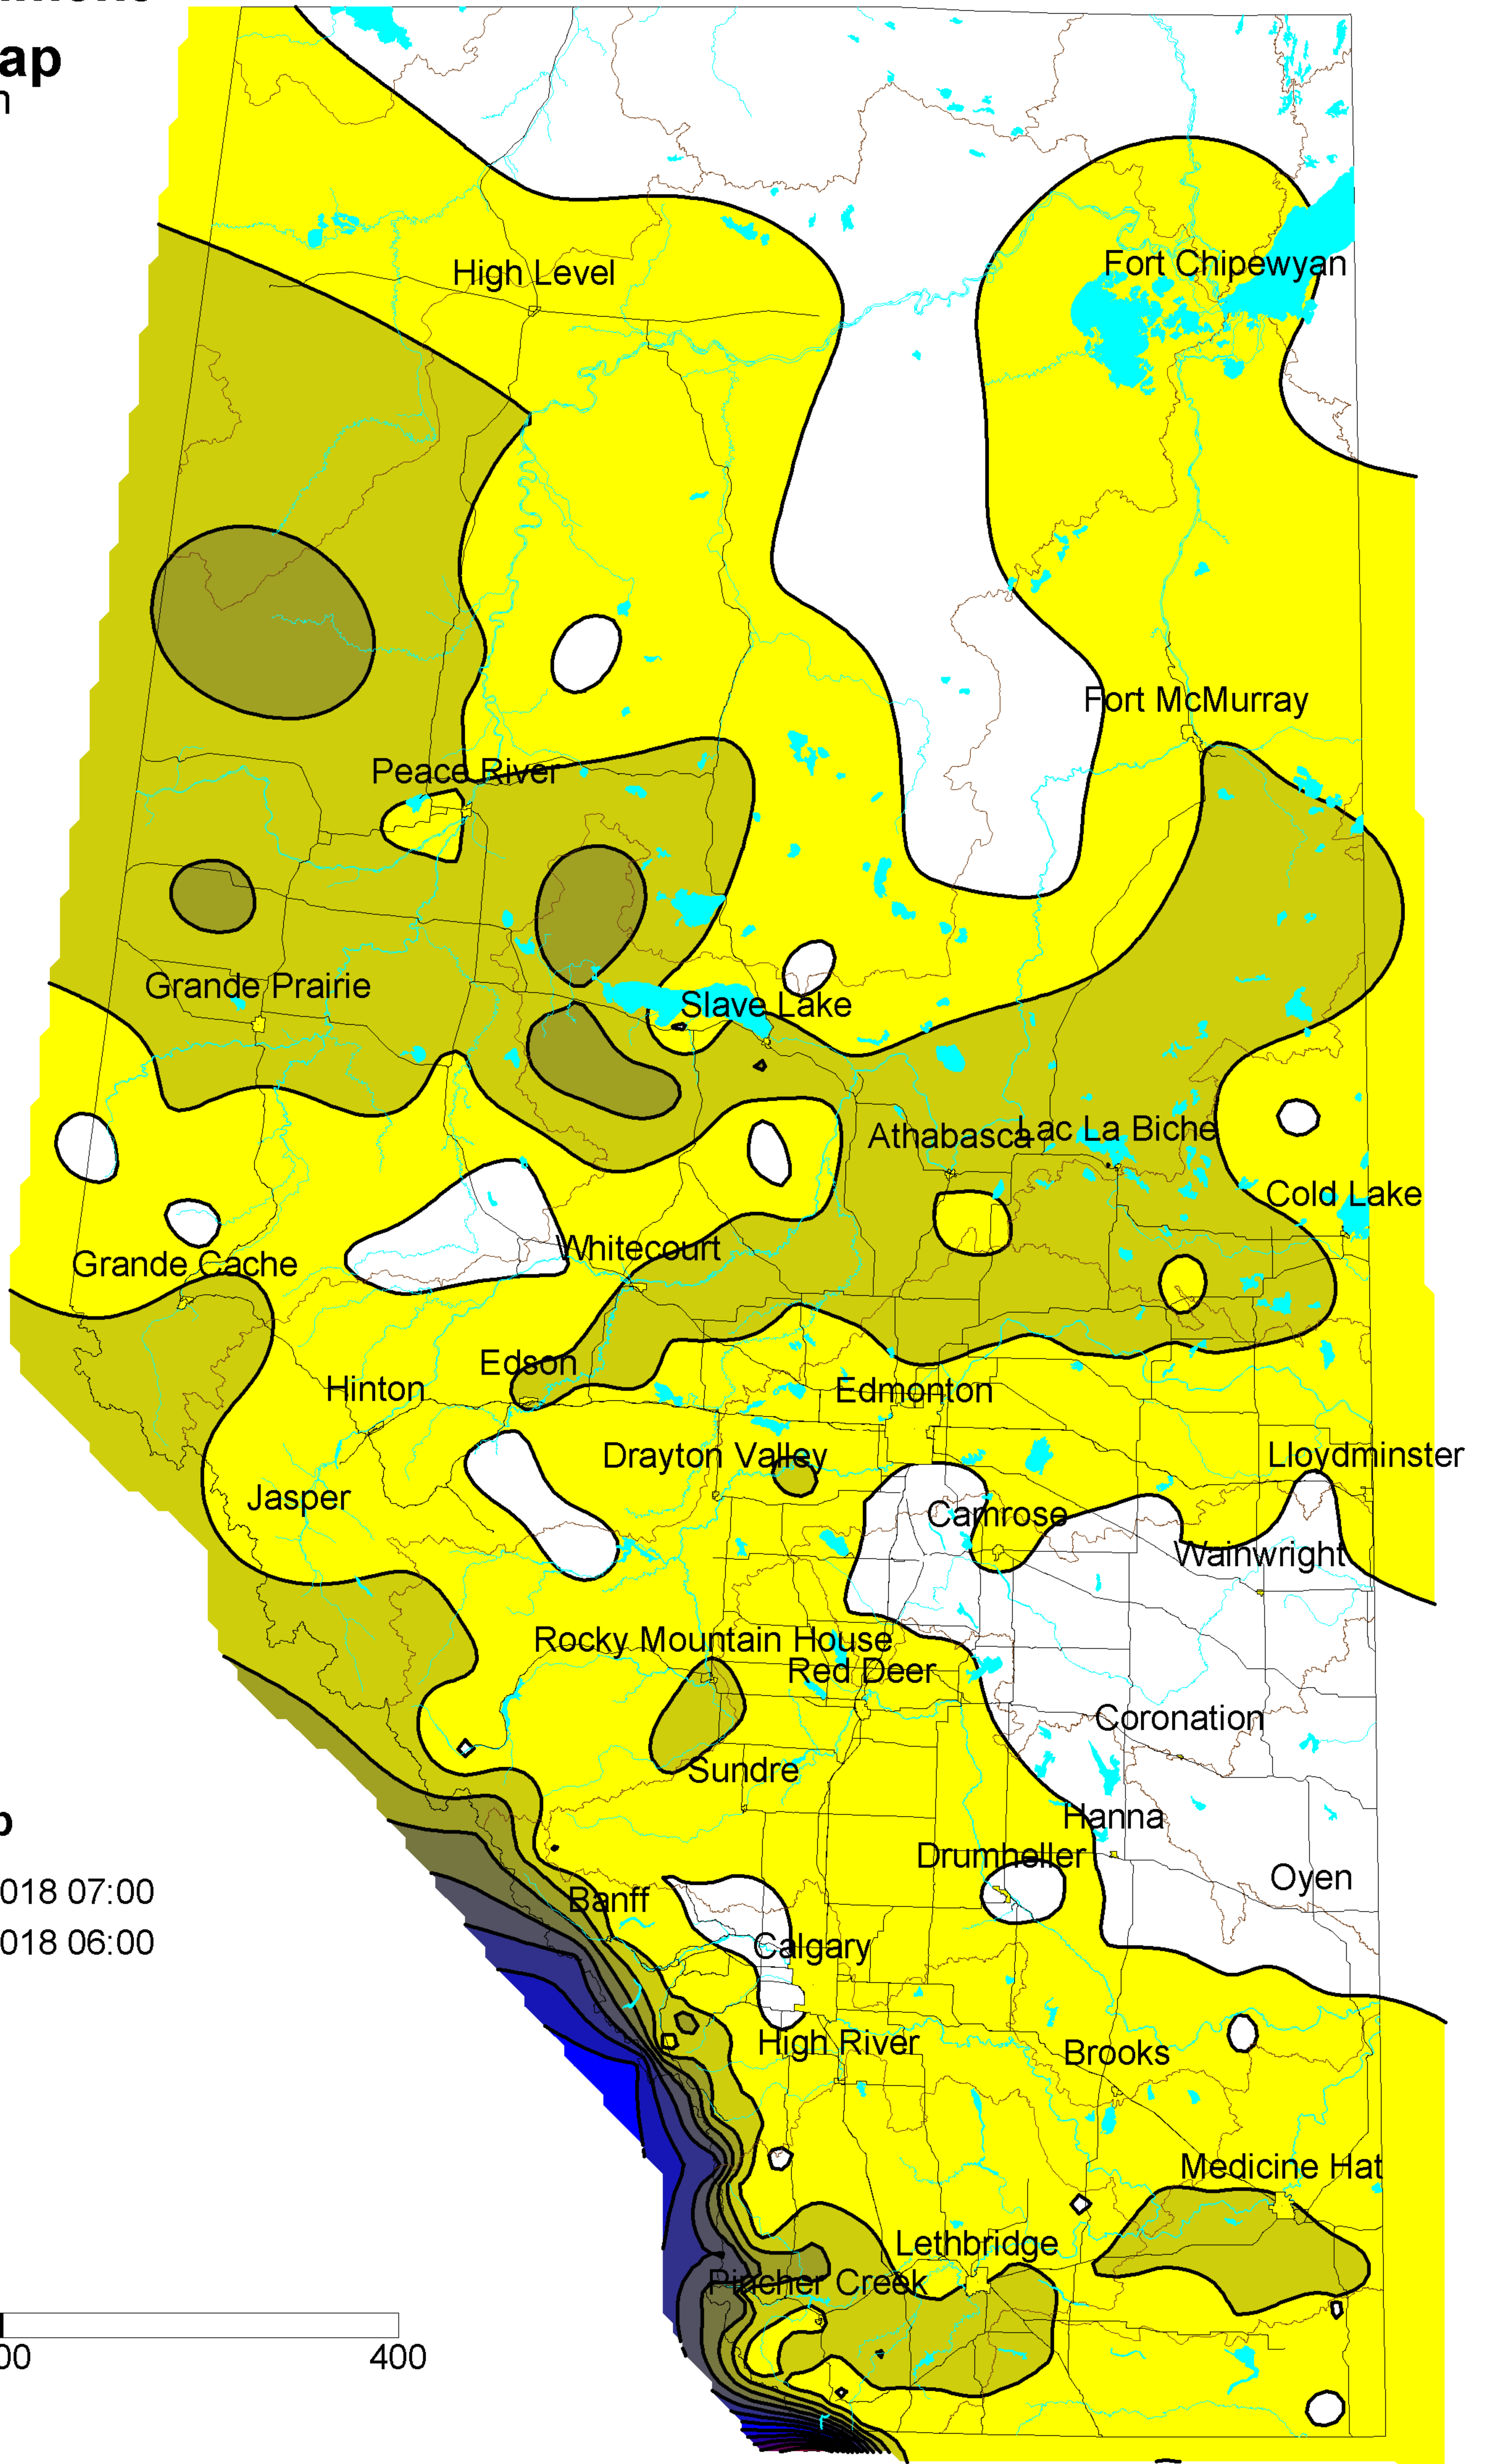

Alberta Environment

Precipitation Map

Contour Interval 5 mm

Kriging Contour Map

167 08 January 2018 07:00
15 January 2018 06:00

Cities
Rivers
Basins
Lakes

Roads

Distance in Kilometers

Map Scale 1: 5 Million