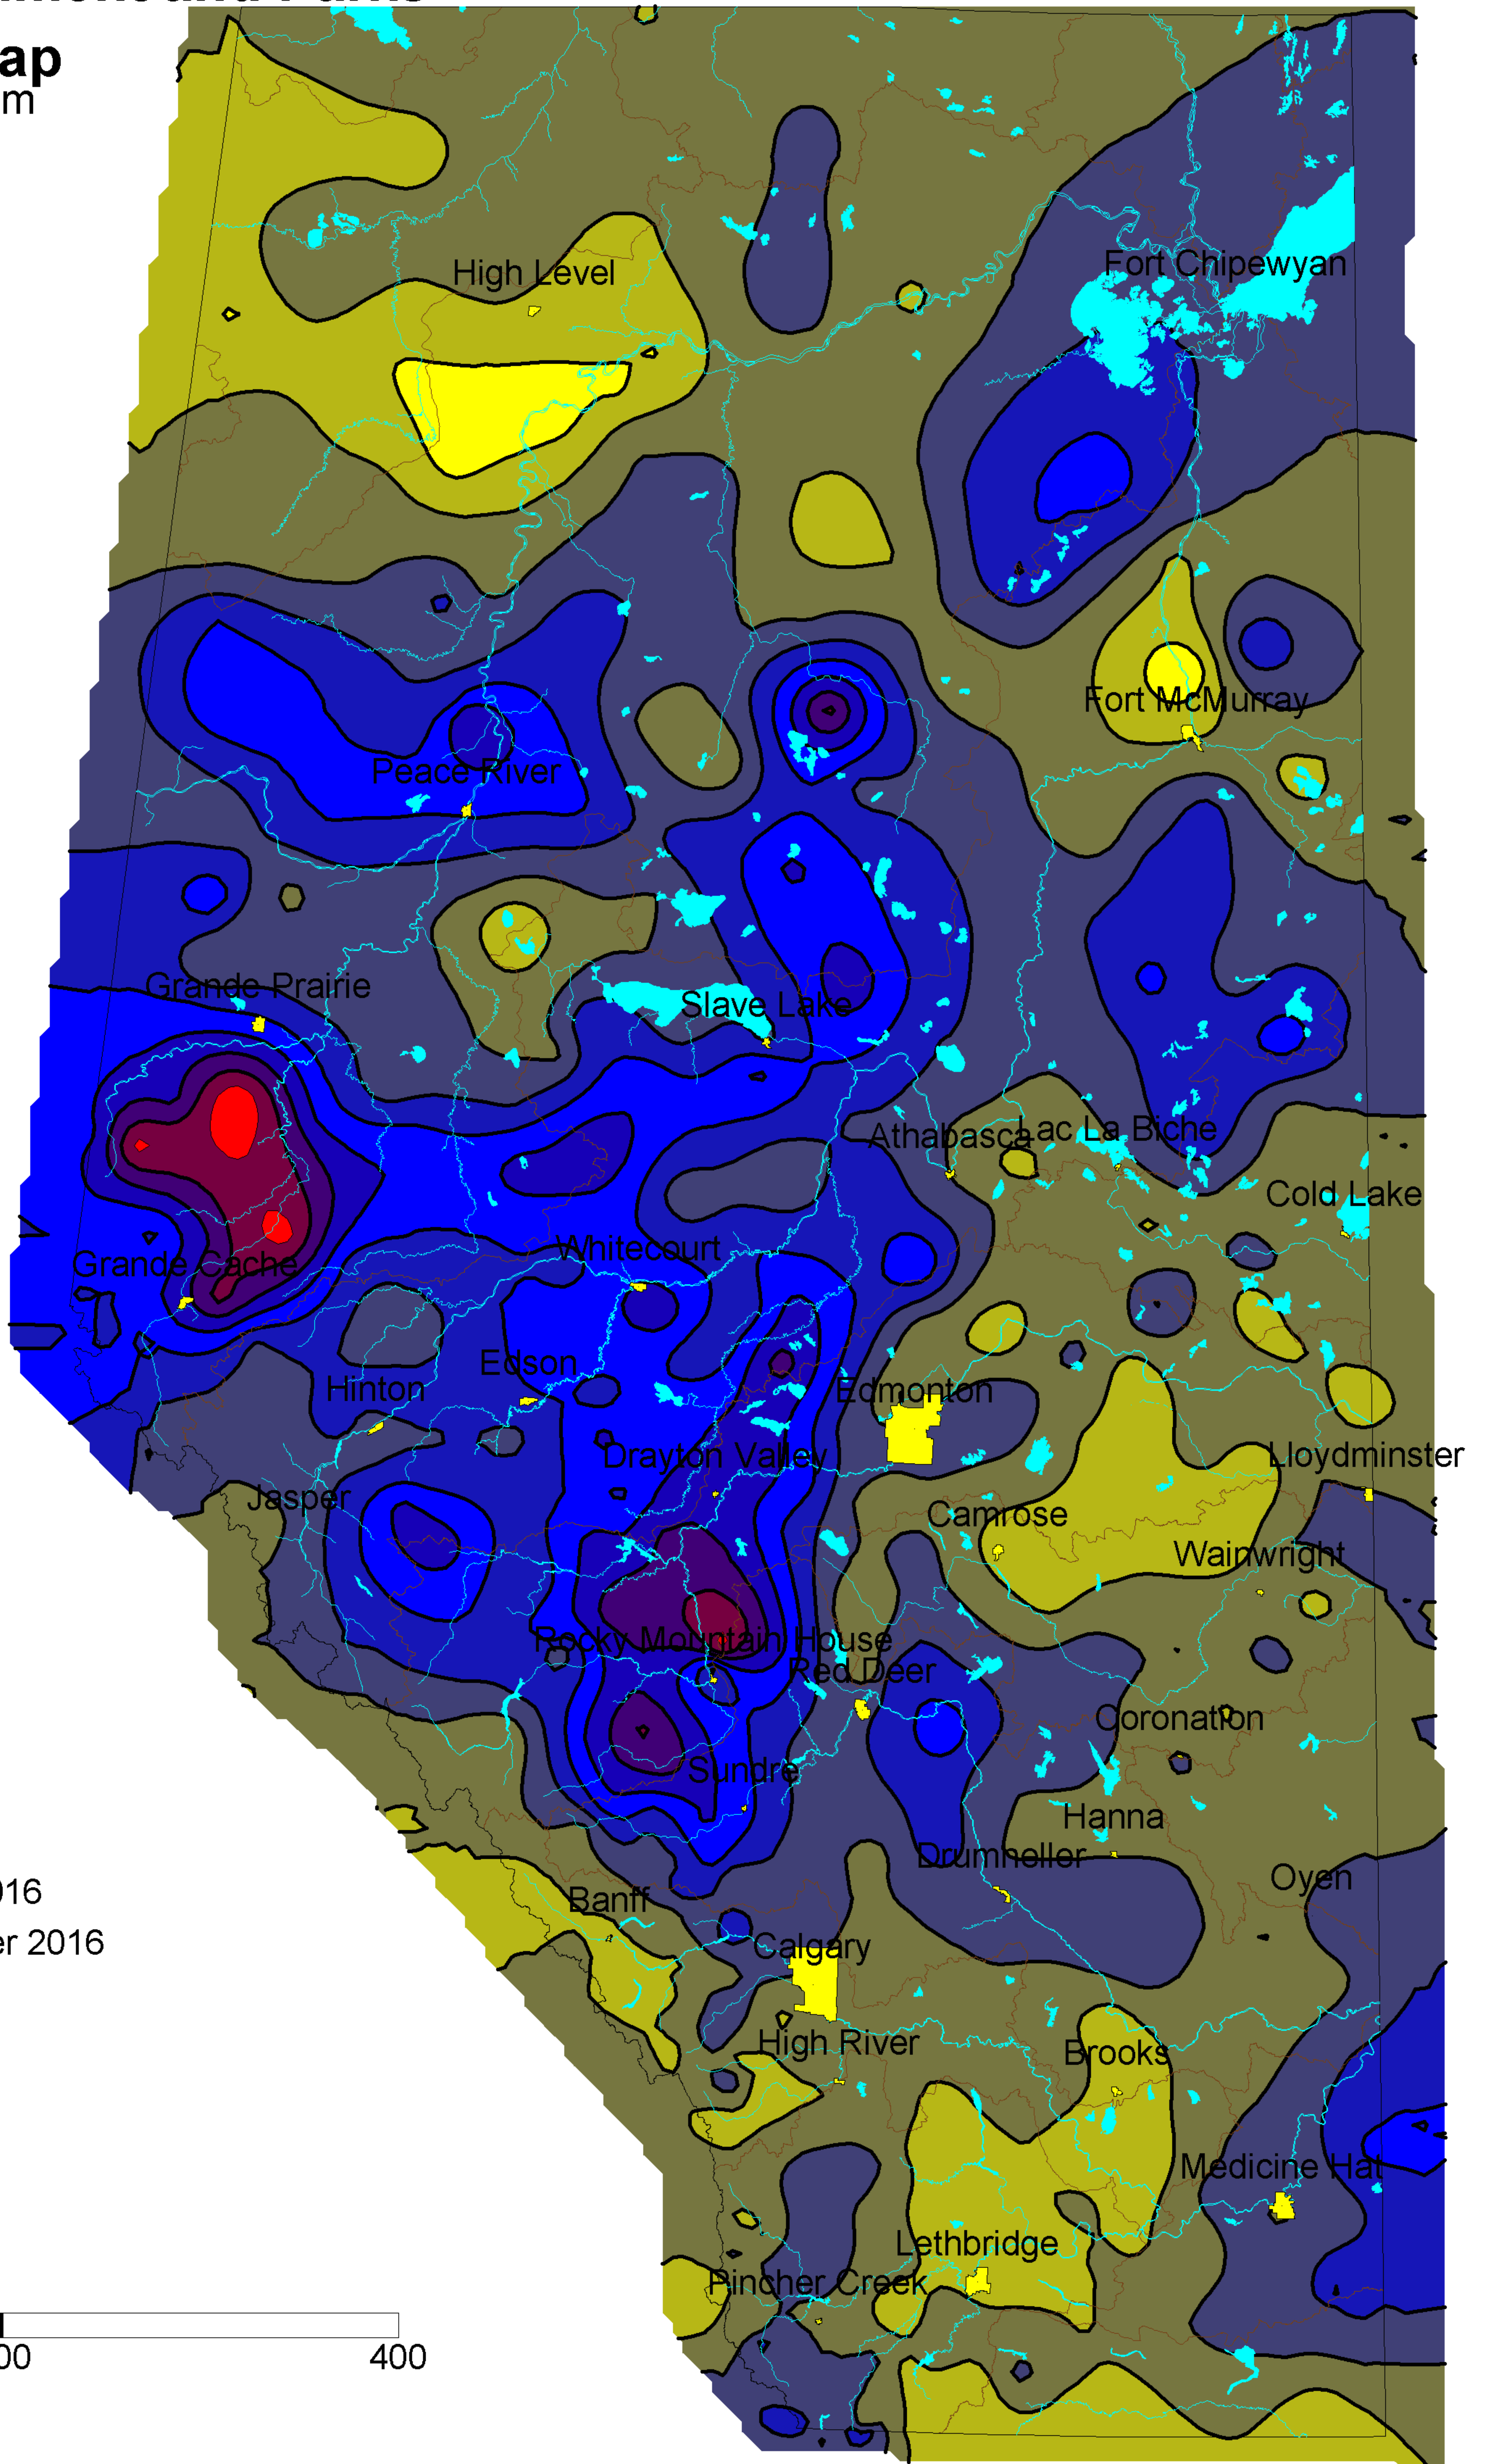

Alberta Environment and Parks

Precipitation Map

Contour Interval 25 mm

August 2016

01 August 2016

01 September 2016

Cities
Rivers
Basins
Lakes

Distance in Kilometers

Map Scale 1: 5 Million