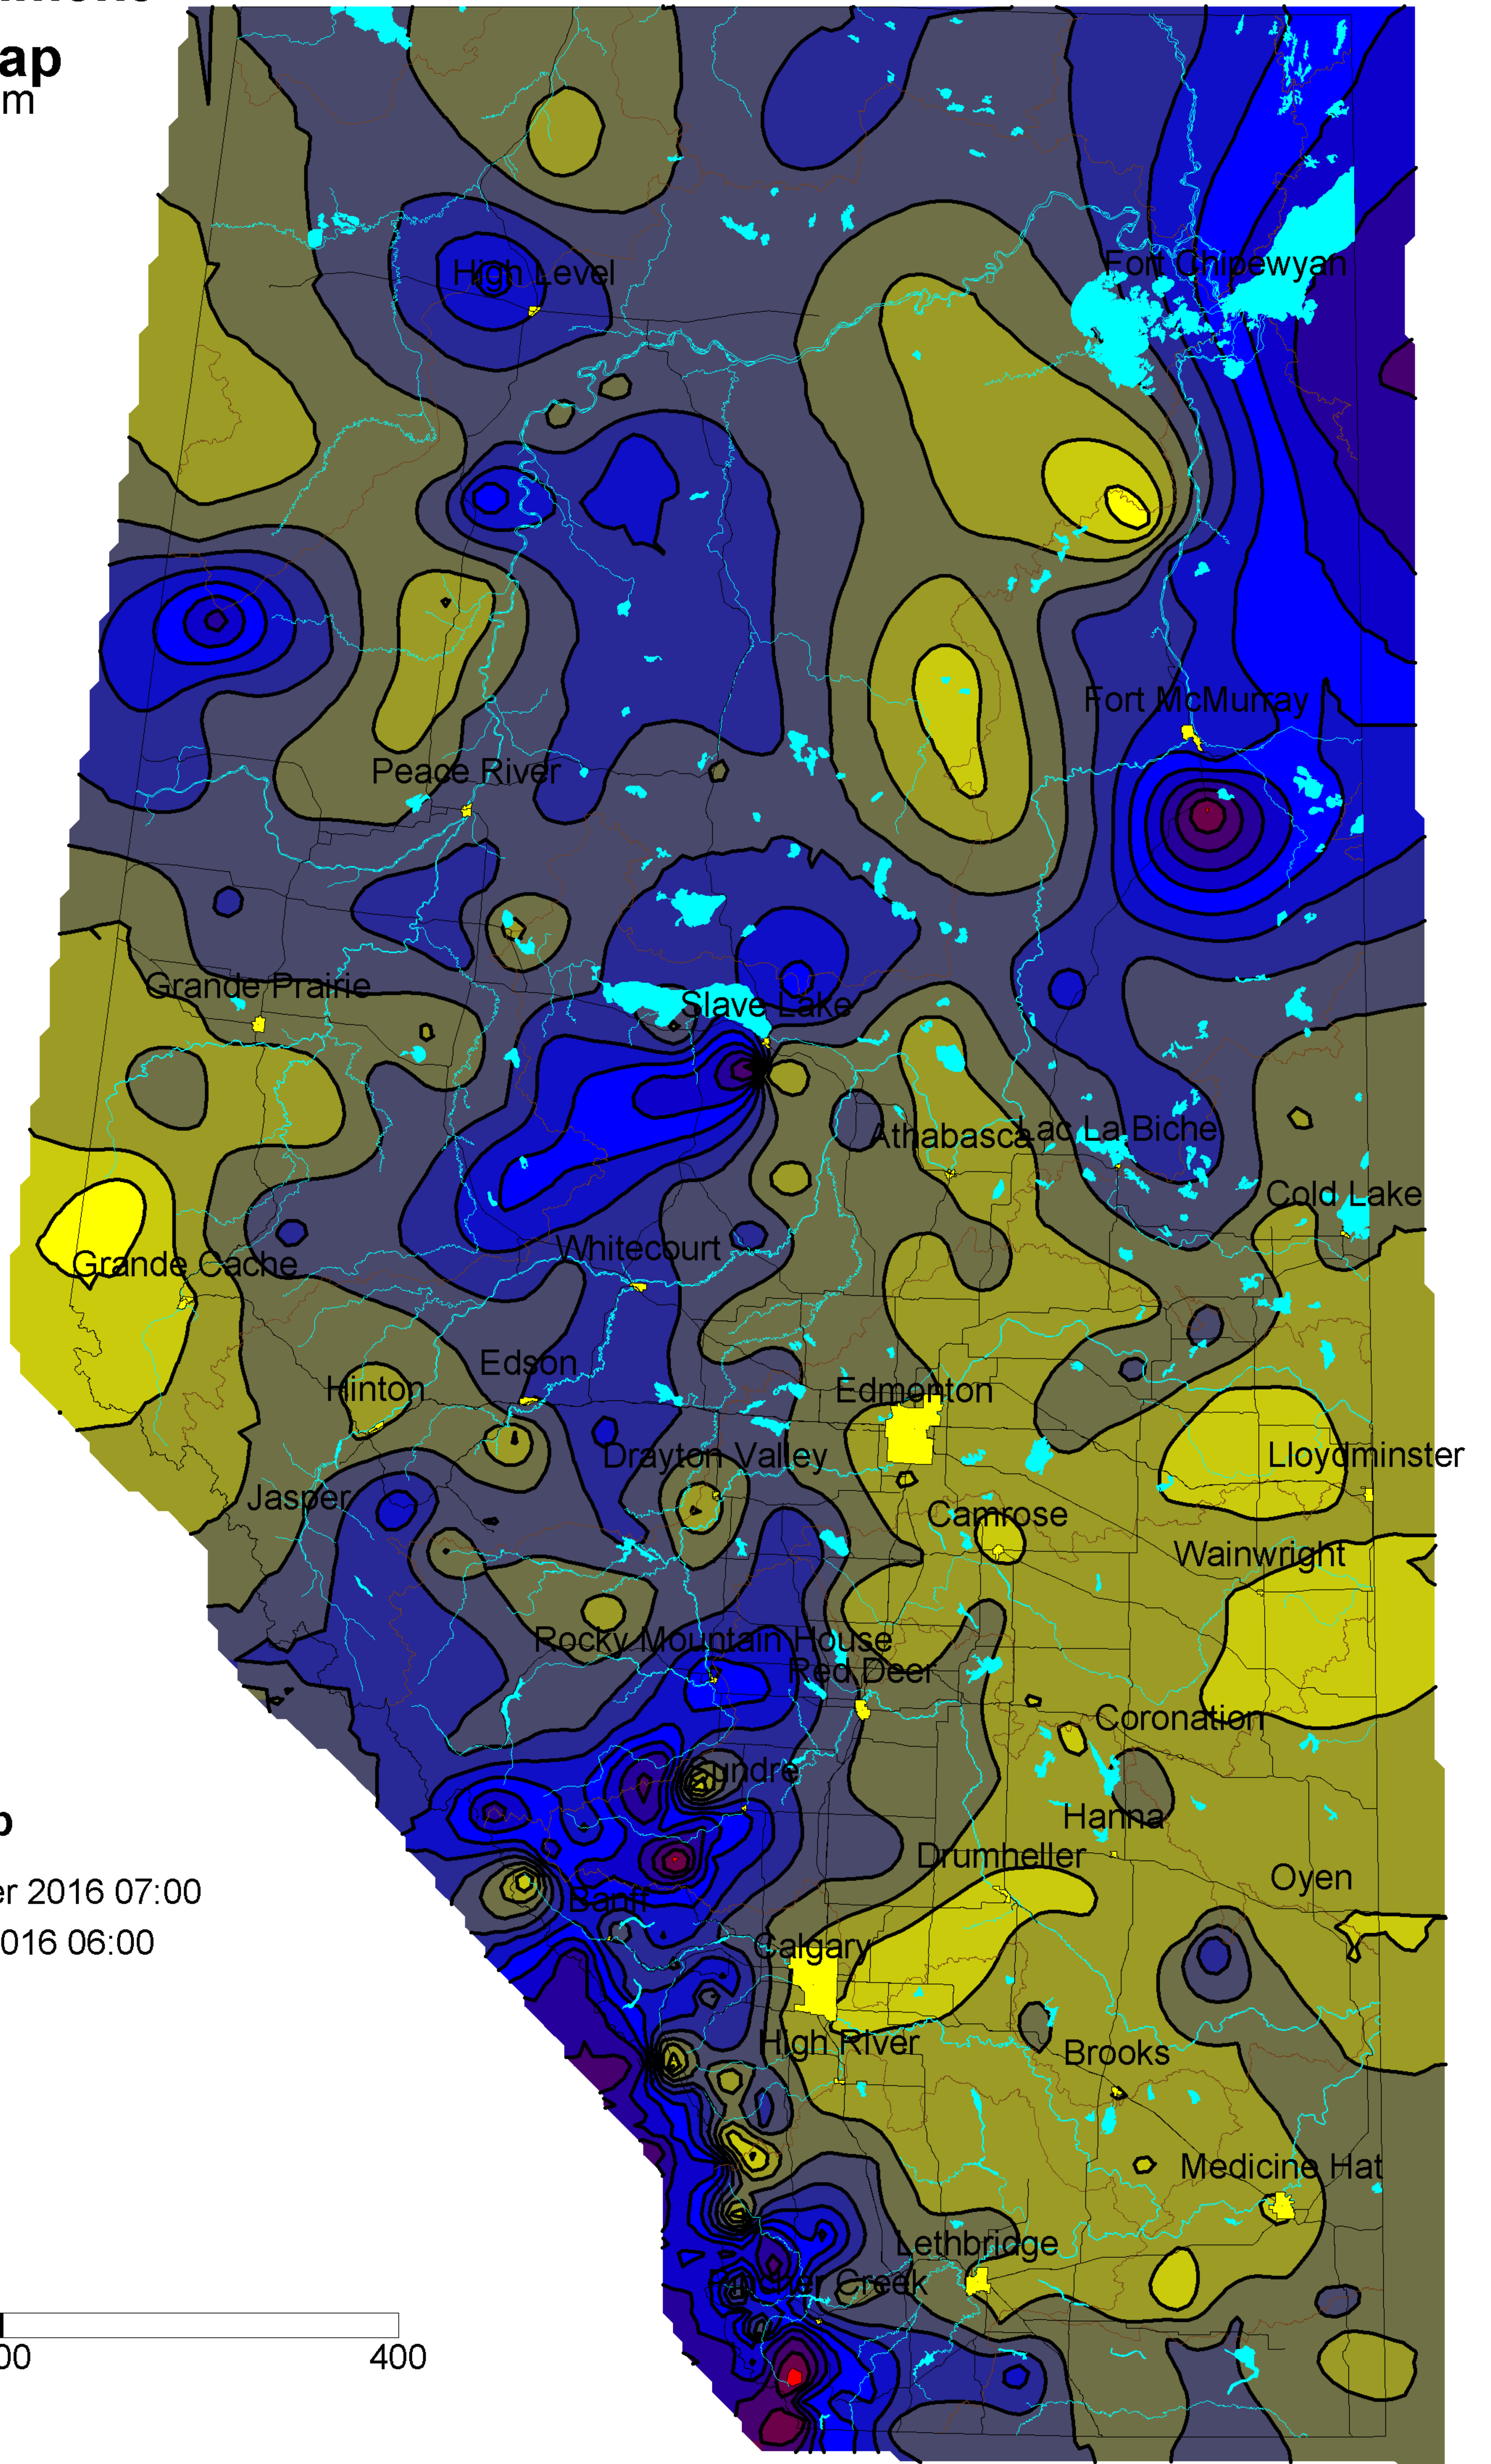

# Alberta Environment

## Precipitation Map

Contour Interval 10 mm

### Kriging Contour Map

719 01 September 2016 07:00  
01 October 2016 06:00

Roads

Distance in Kilometers

Map Scale 1: 5 Million