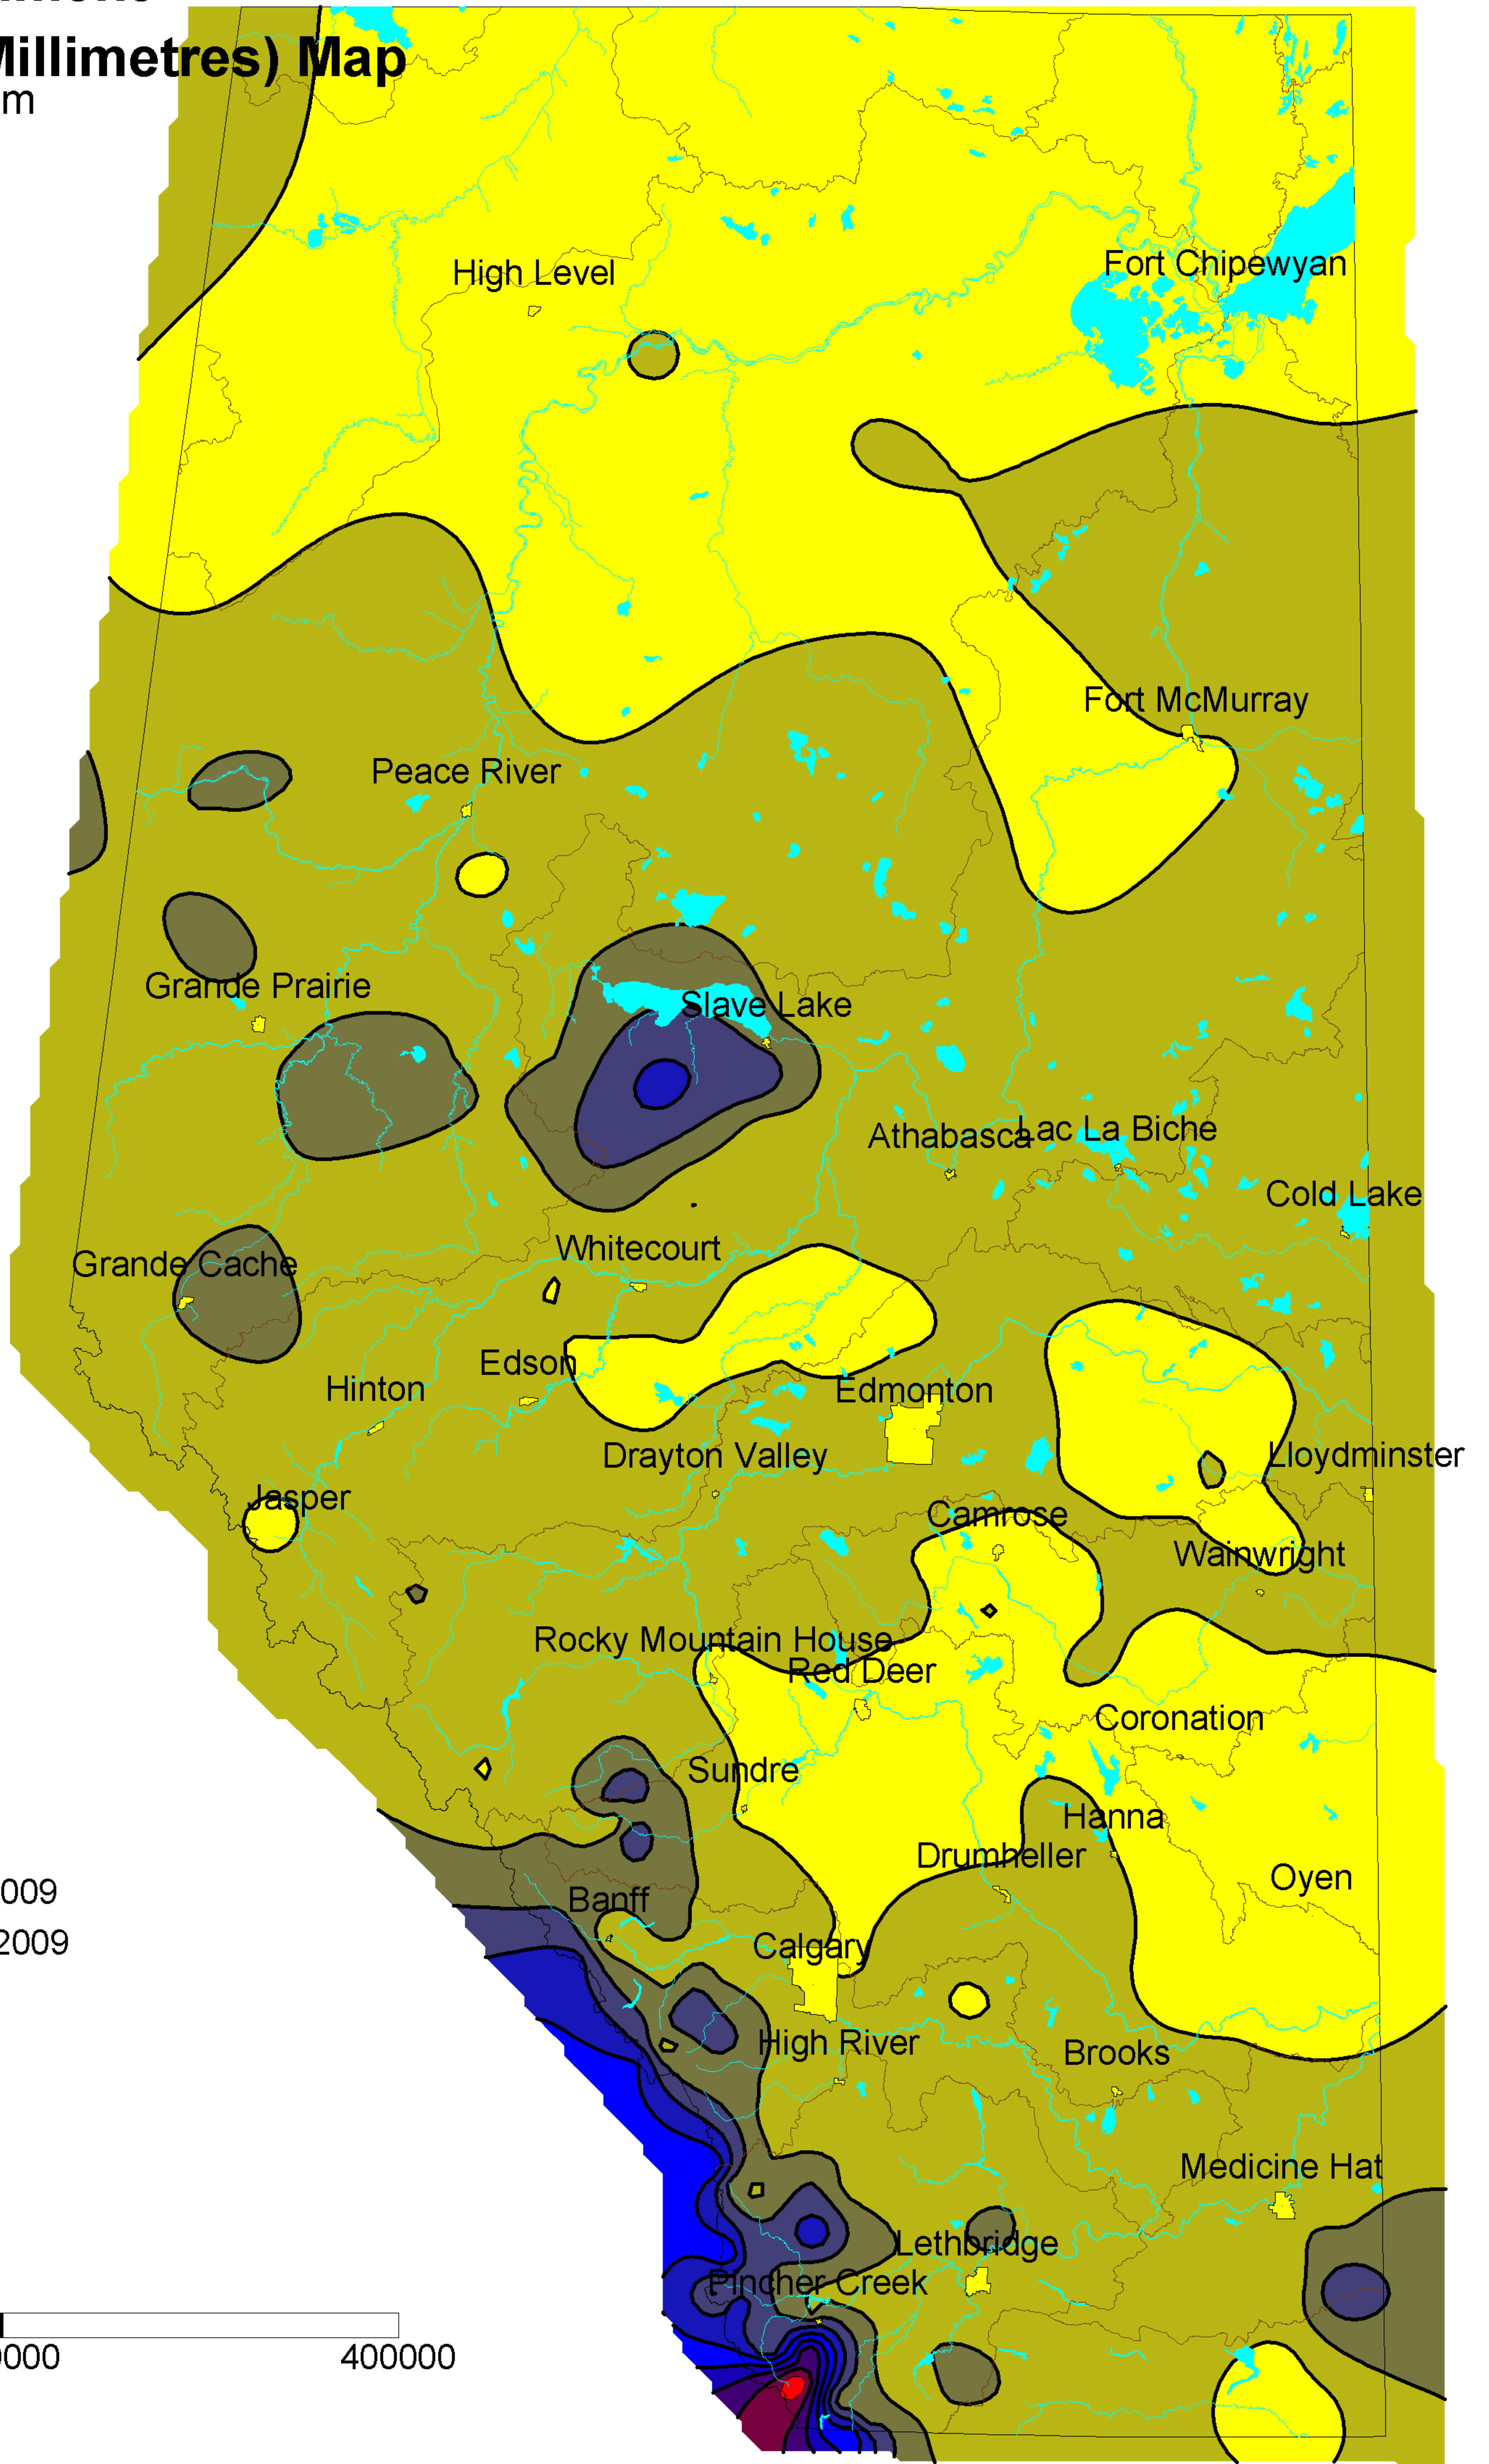

Alberta Environment

Precipitation (Millimetres) Map

Contour Interval 25 mm

October 2009

01 October 2009
31 October 2009

Distance in Meters

Map Scale 1: 5 Million