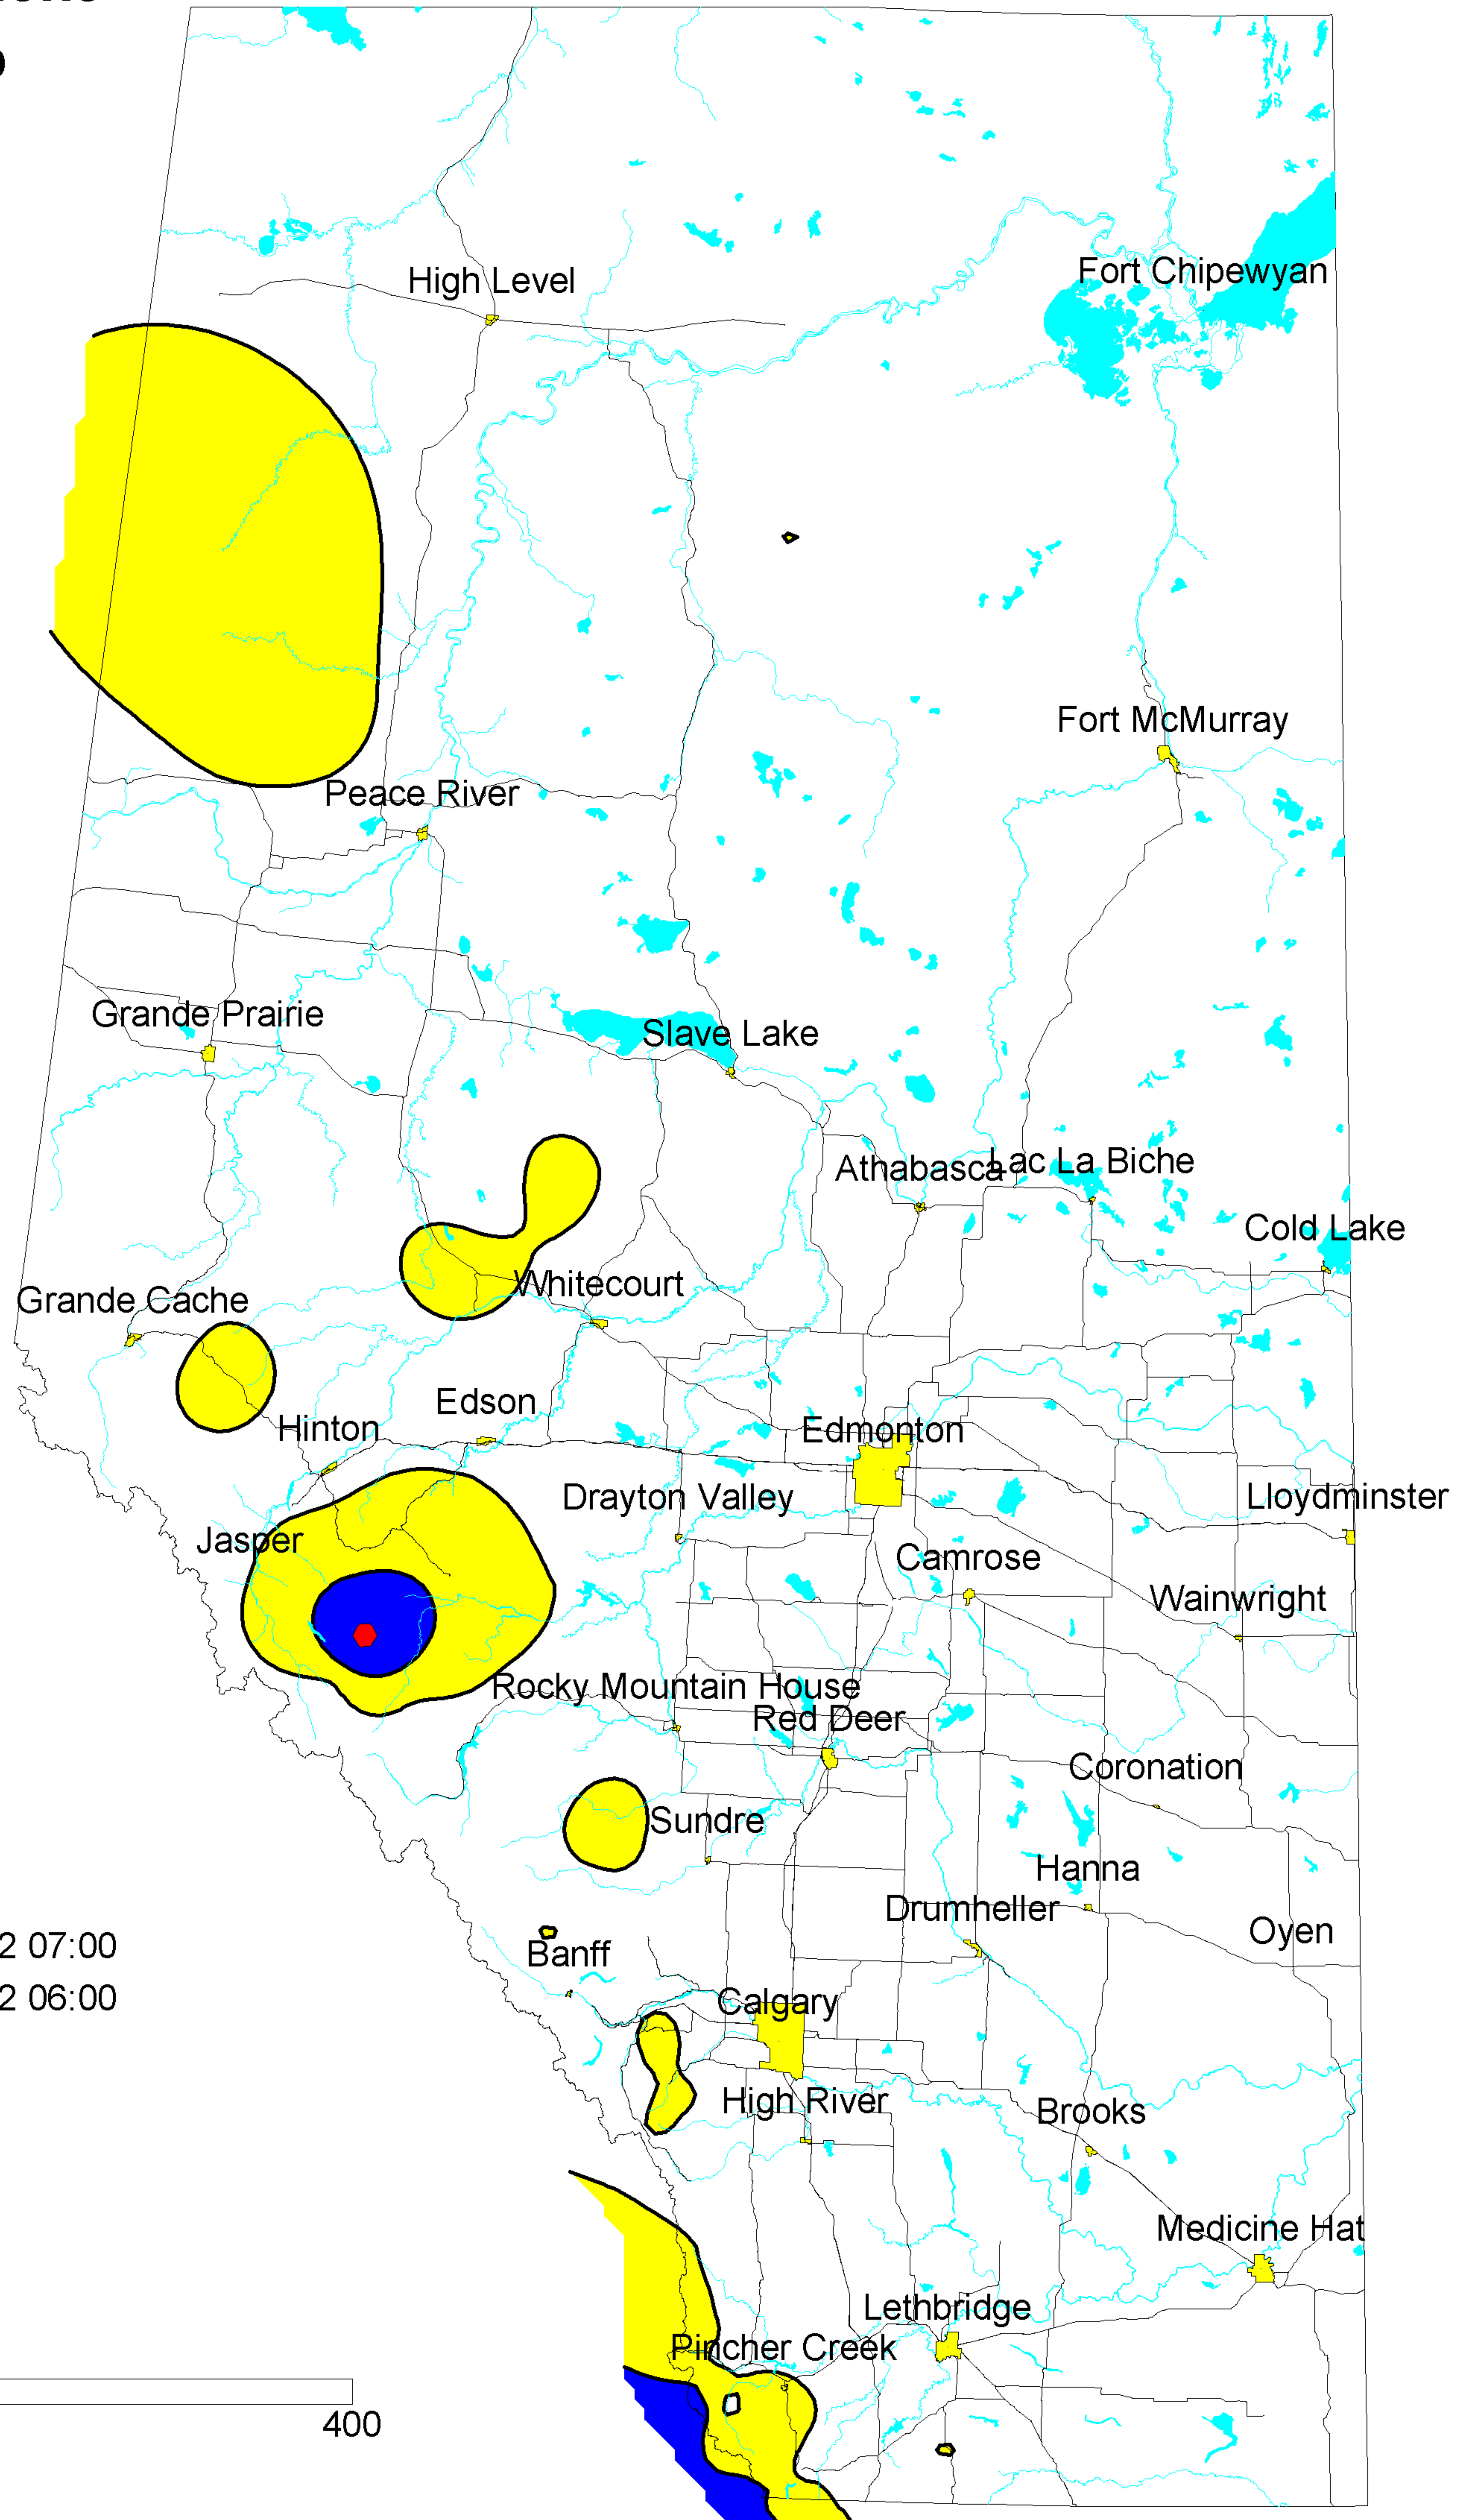

Alberta Environment

Precipitation Map

Contour Interval 5 mm

Kriging Contour Map

119 01 February 2012 07:00
06 February 2012 06:00

- Cities 
- Rivers 
- Lakes 
- Roads 

Distance in Kilometers

Map Scale 1: 5 Million