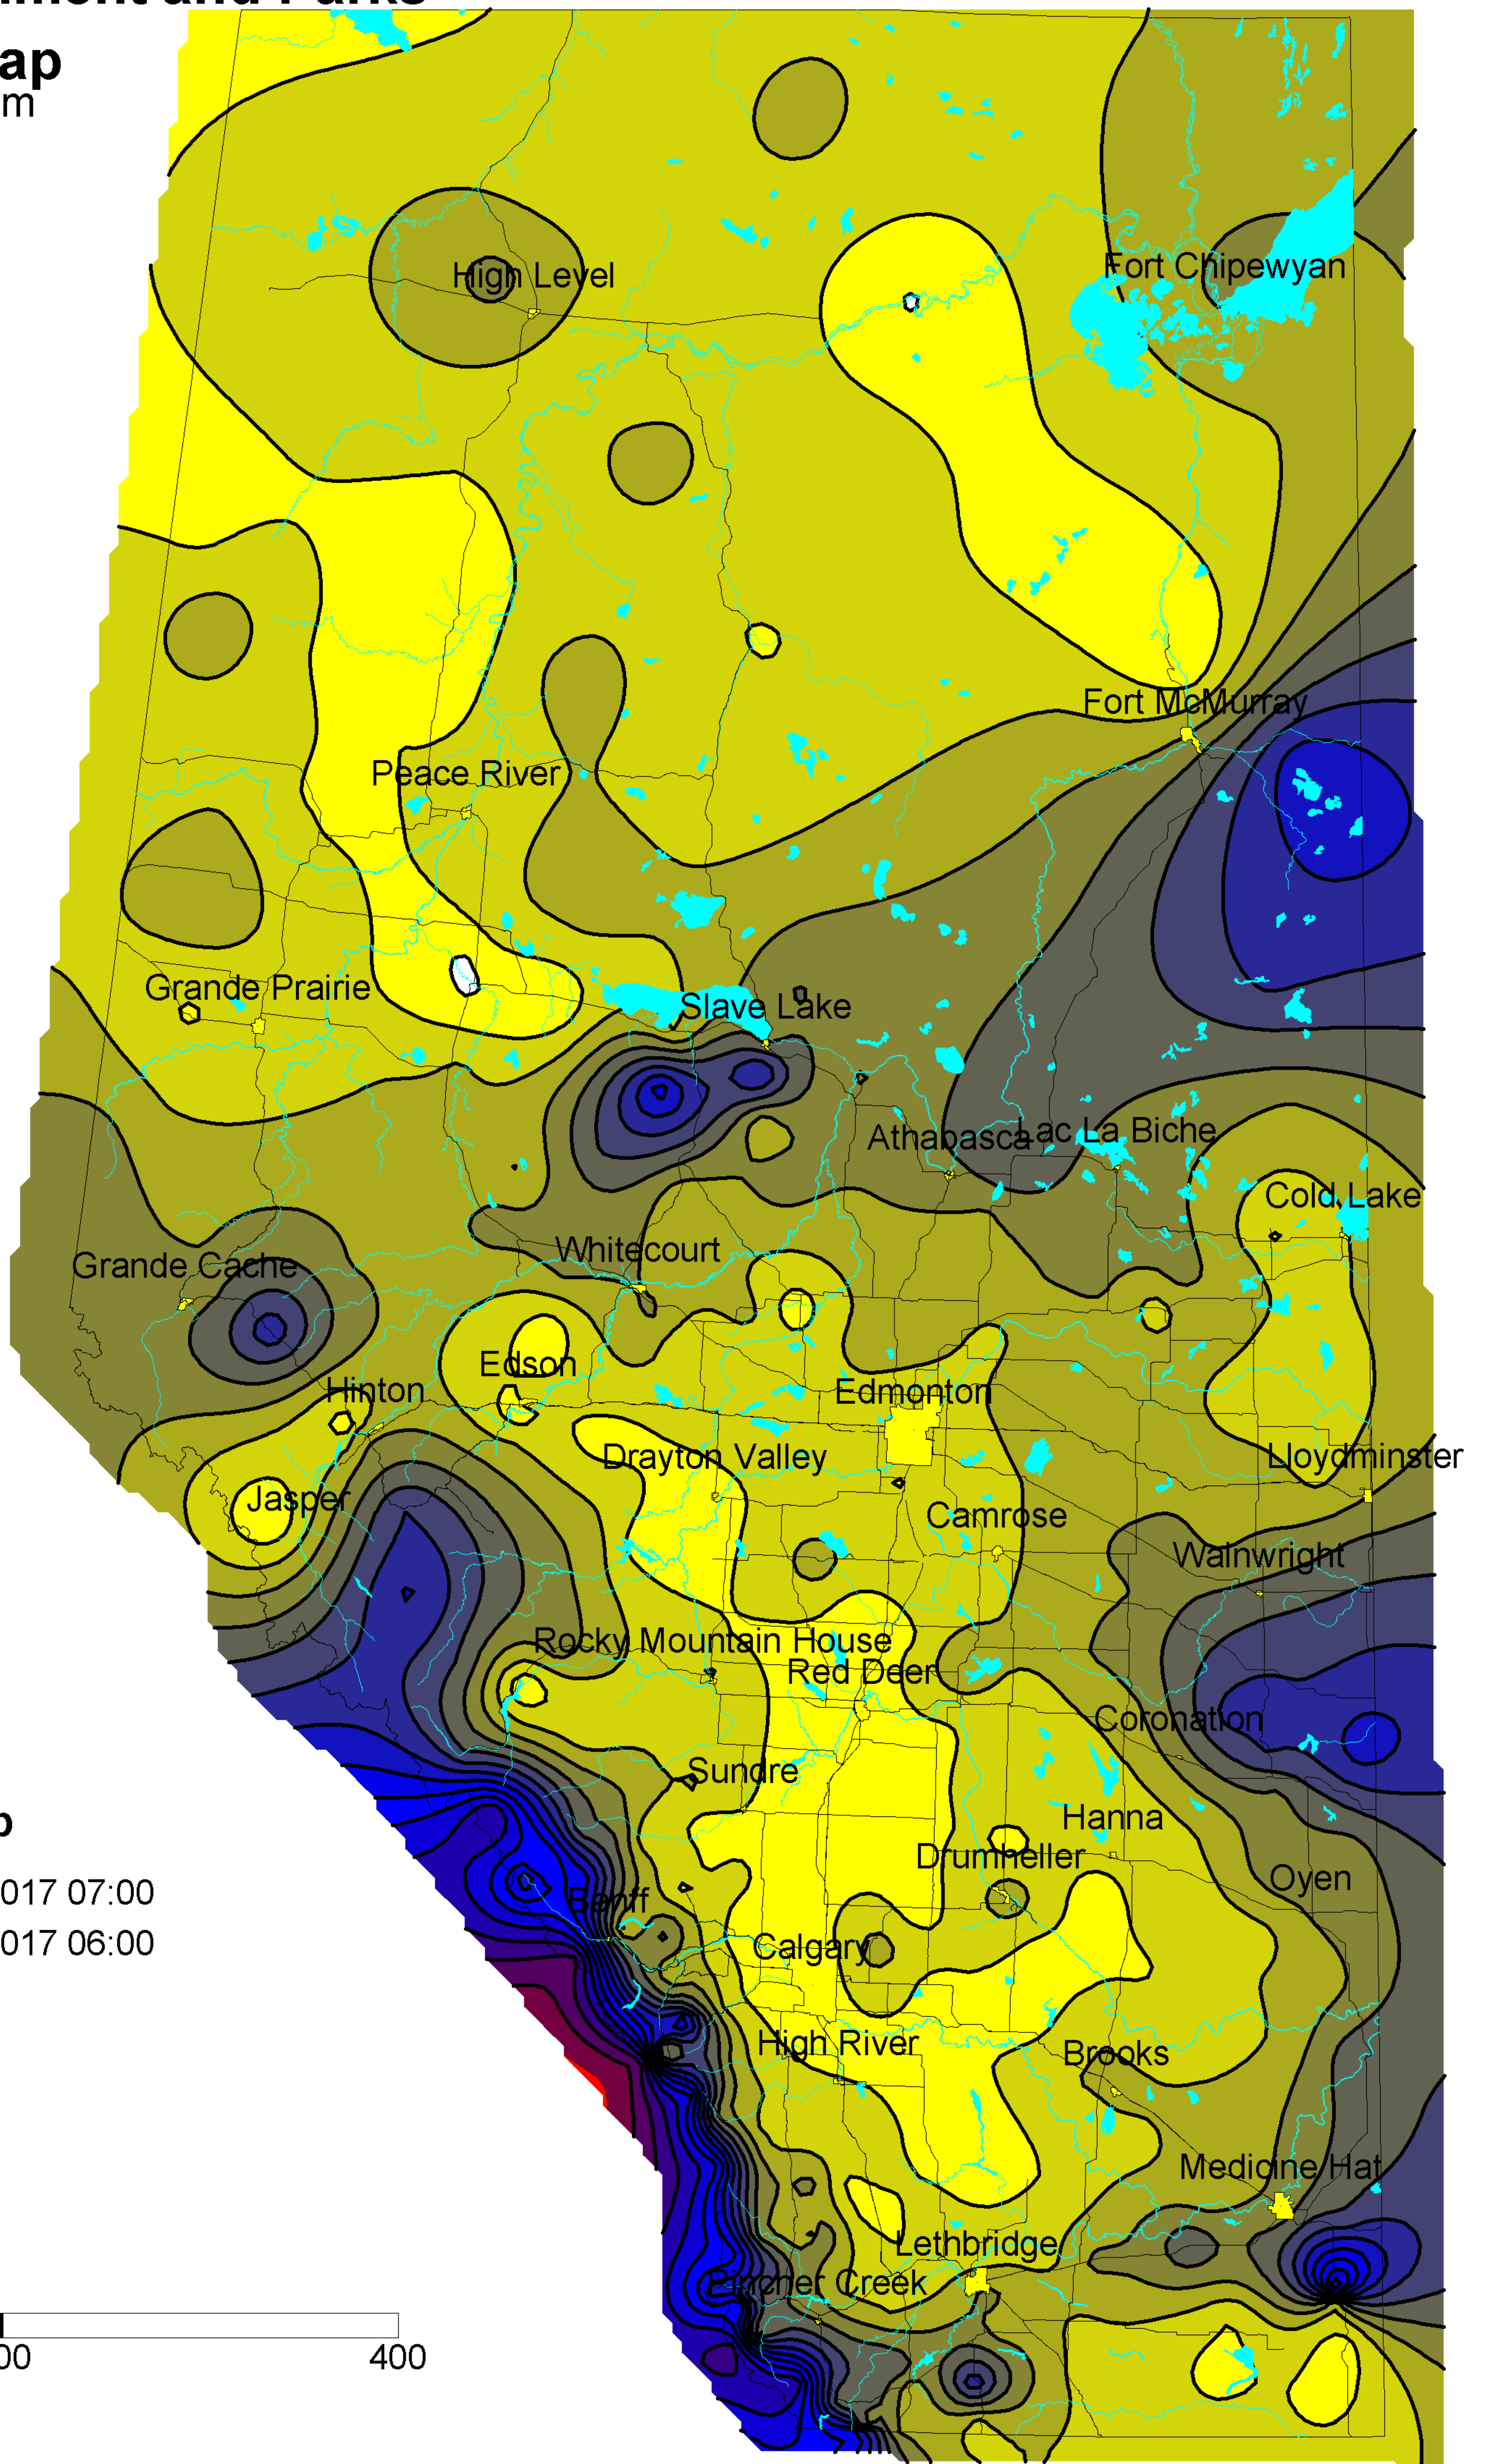

Alberta Environment and Parks

Precipitation Map

Contour Interval 10 mm

Kriging Contour Map

527 01 October 2017 07:00
23 October 2017 06:00

- Cities 
- Rivers 
- Lakes 
- Roads 

Distance in Kilometers

Map Scale 1: 5 Million