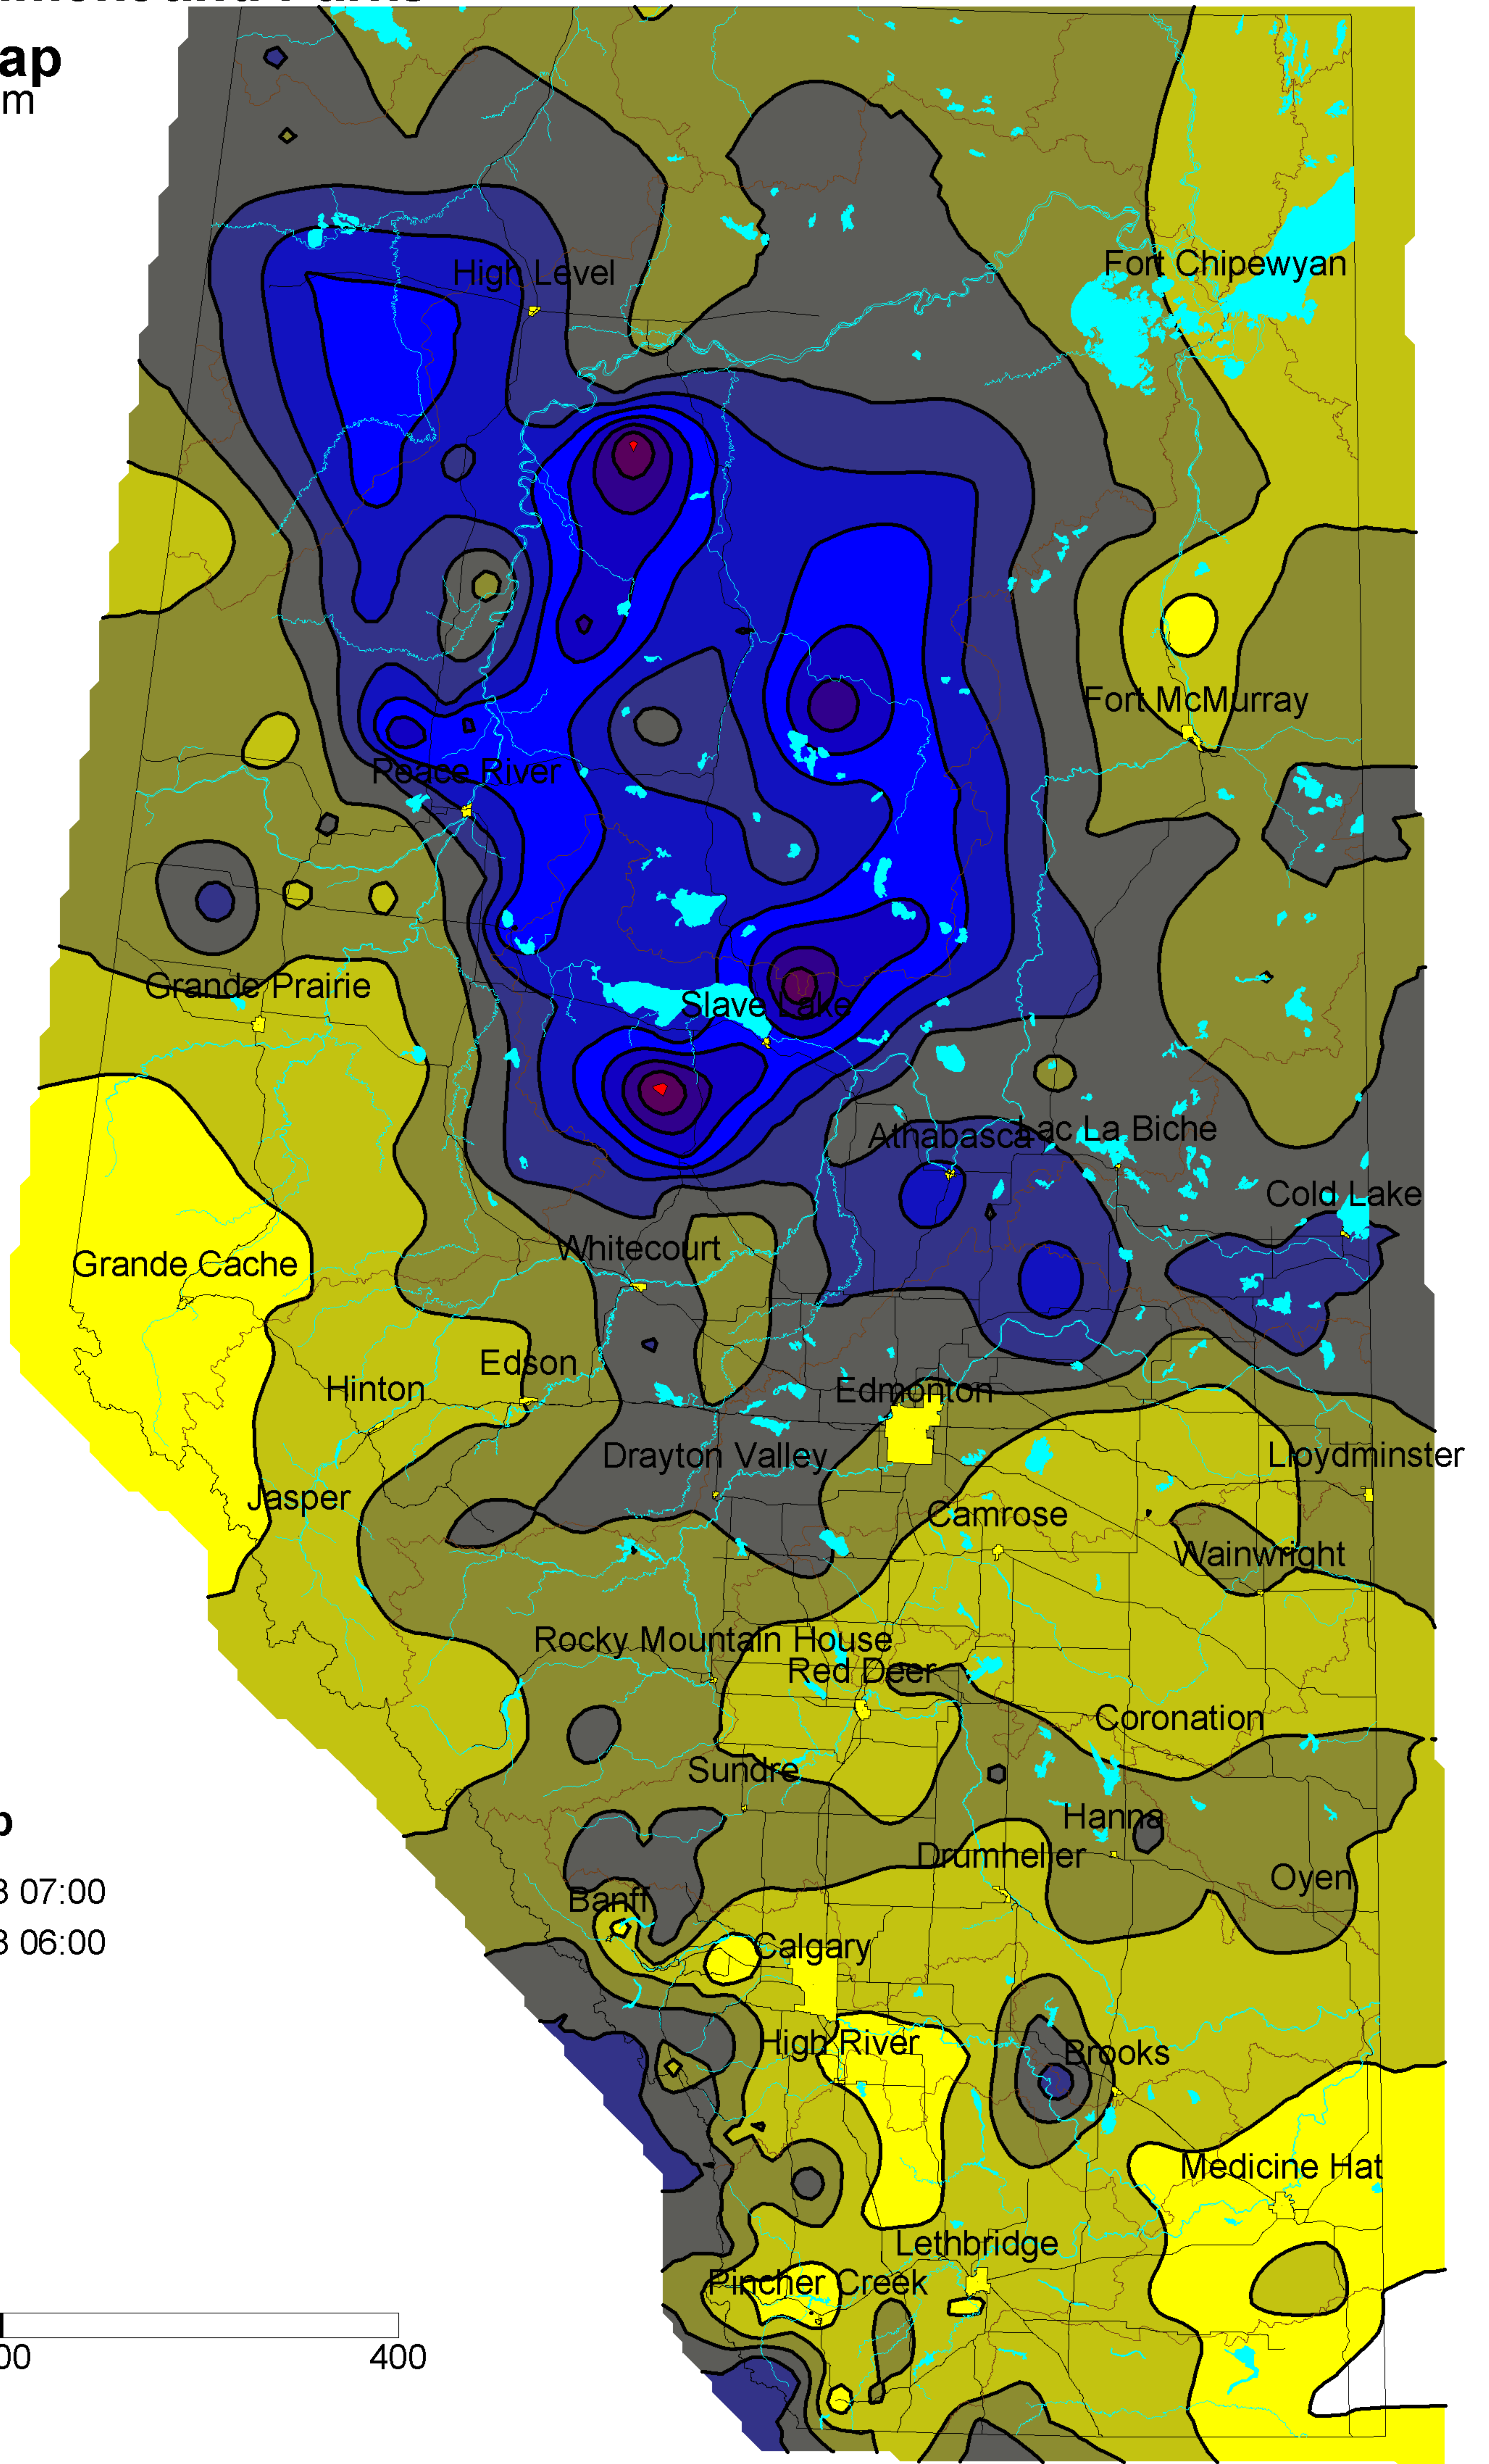

Alberta Environment and Parks

Precipitation Map

Contour Interval 20 mm

Kriging Contour Map

407 01 June 2018 07:00
18 June 2018 06:00

Roads

Distance in Kilometers

Map Scale 1: 5 Million