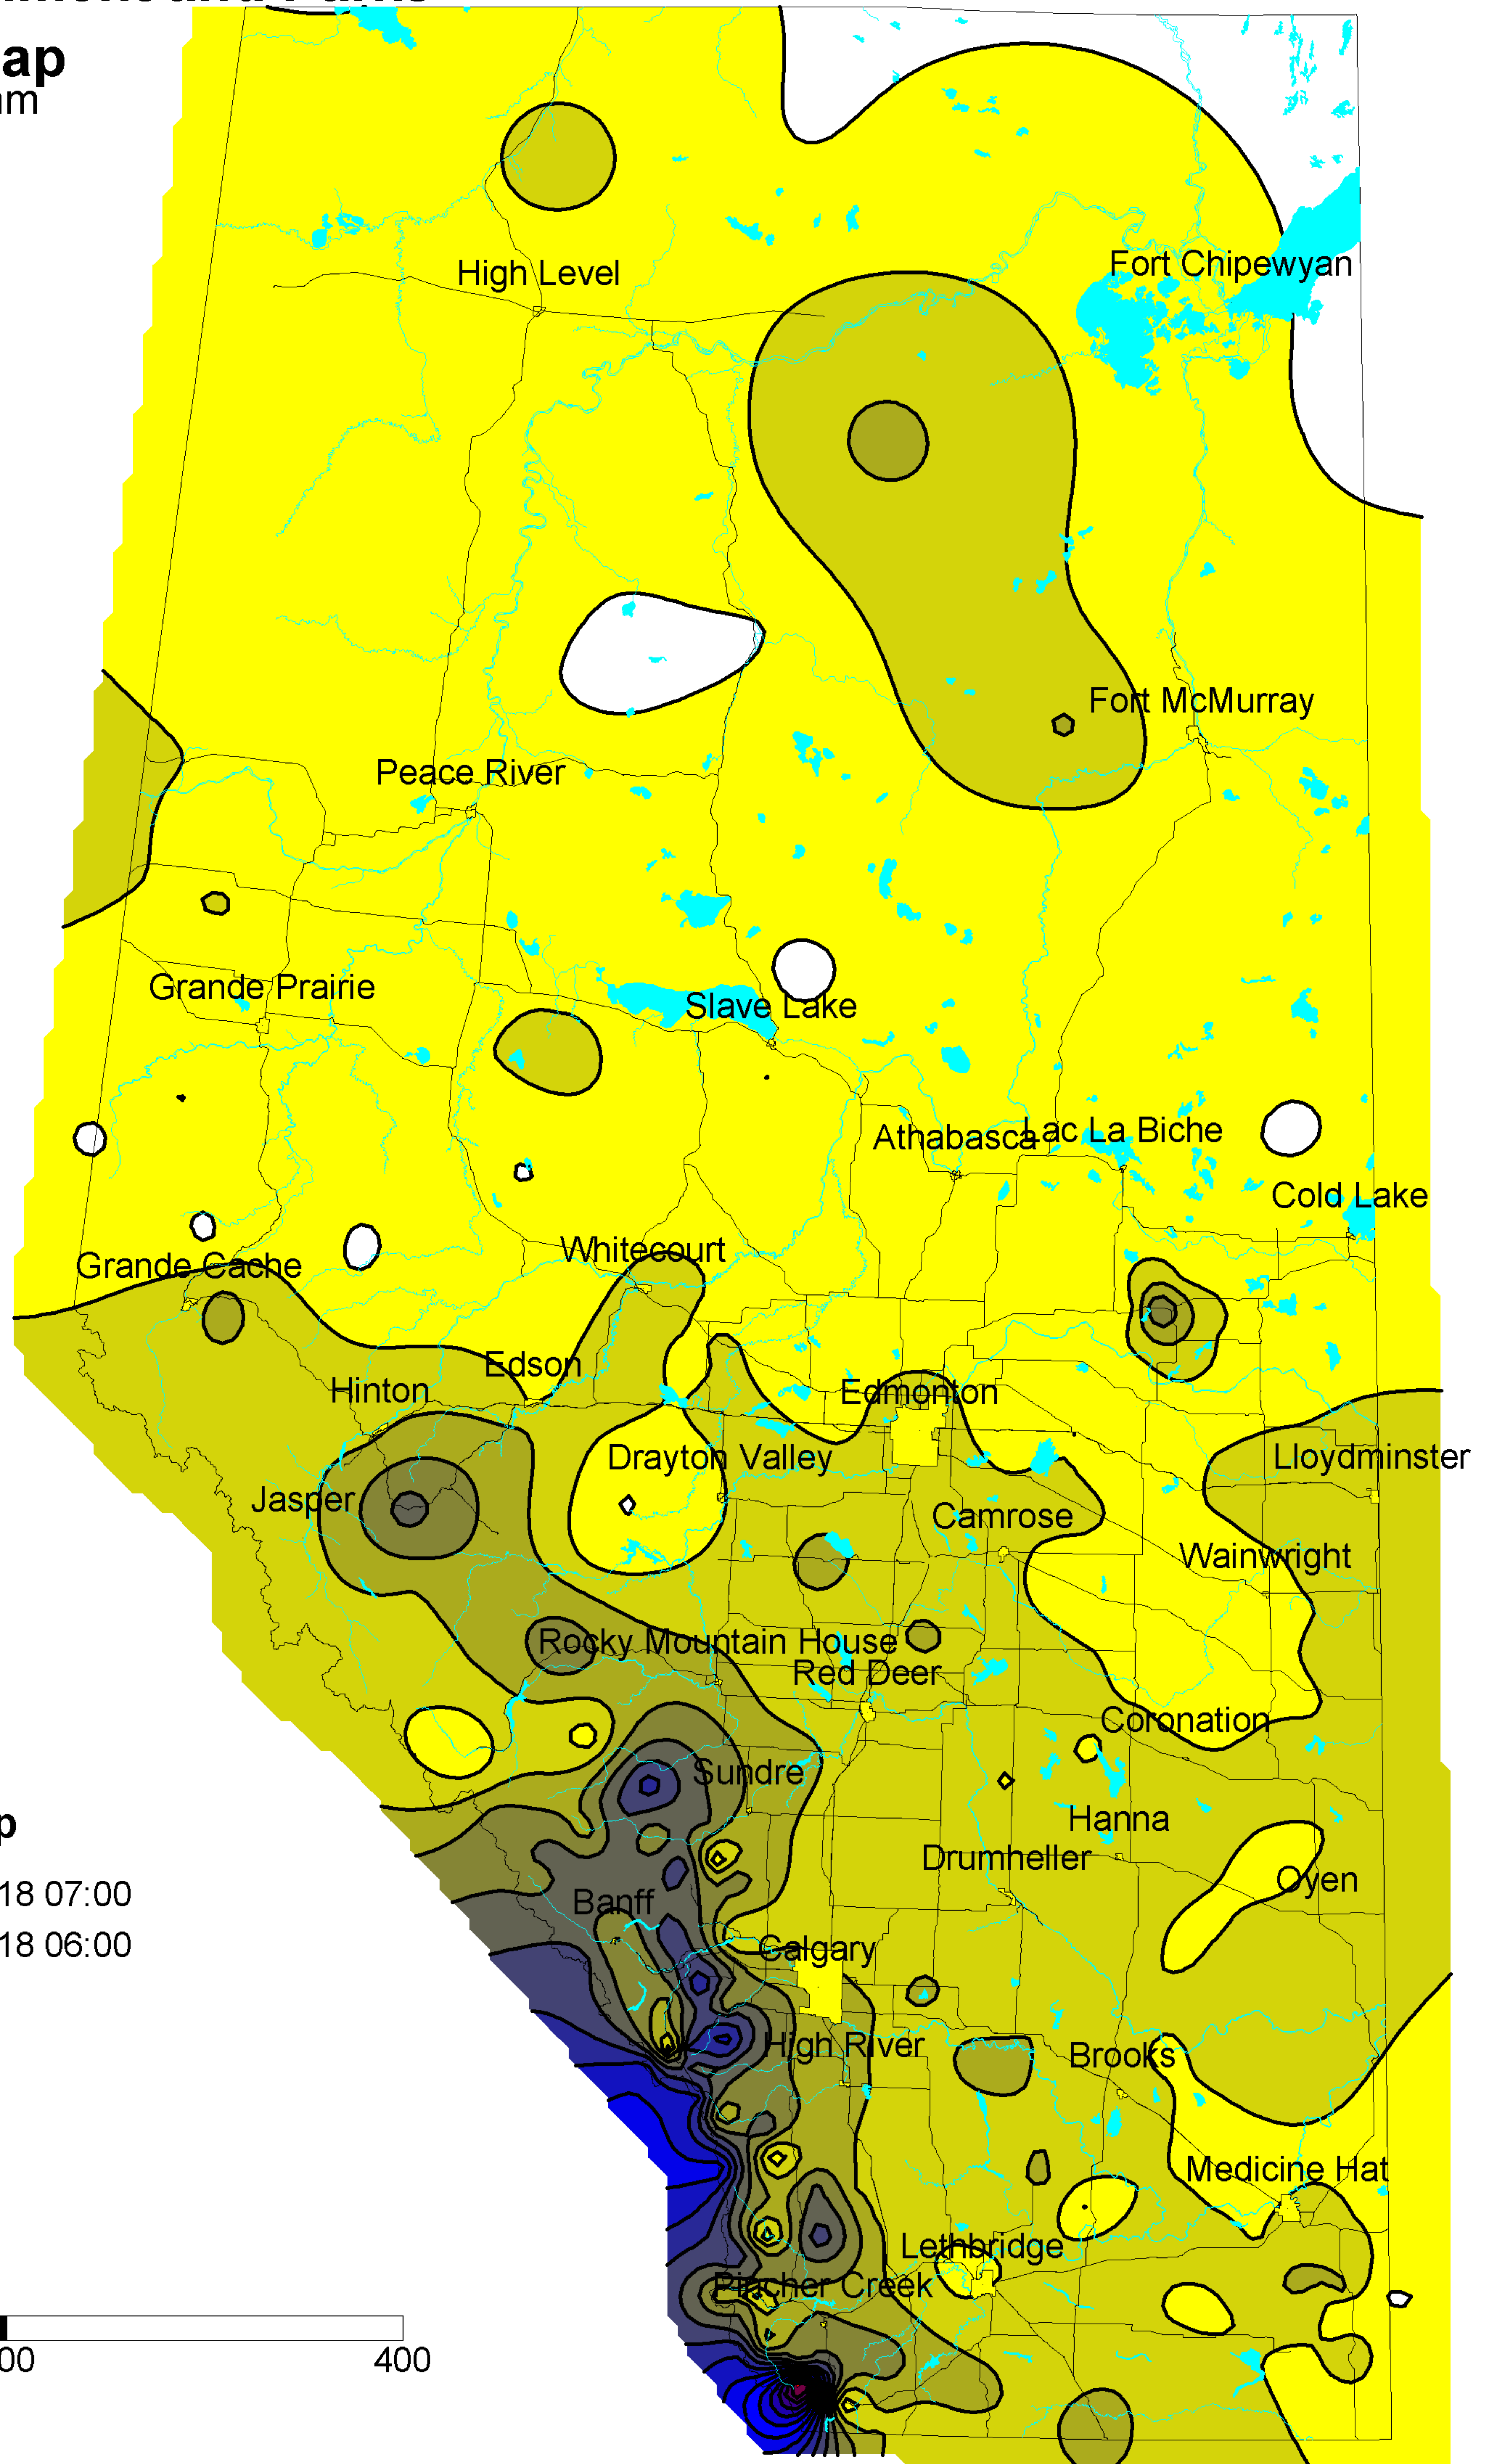

# Alberta Environment and Parks

## Precipitation Map

Contour Interval 10 mm

## Kriging Contour Map

431 01 March 2018 07:00  
19 March 2018 06:00

Distance in Kilometers

Map Scale 1: 5 Million