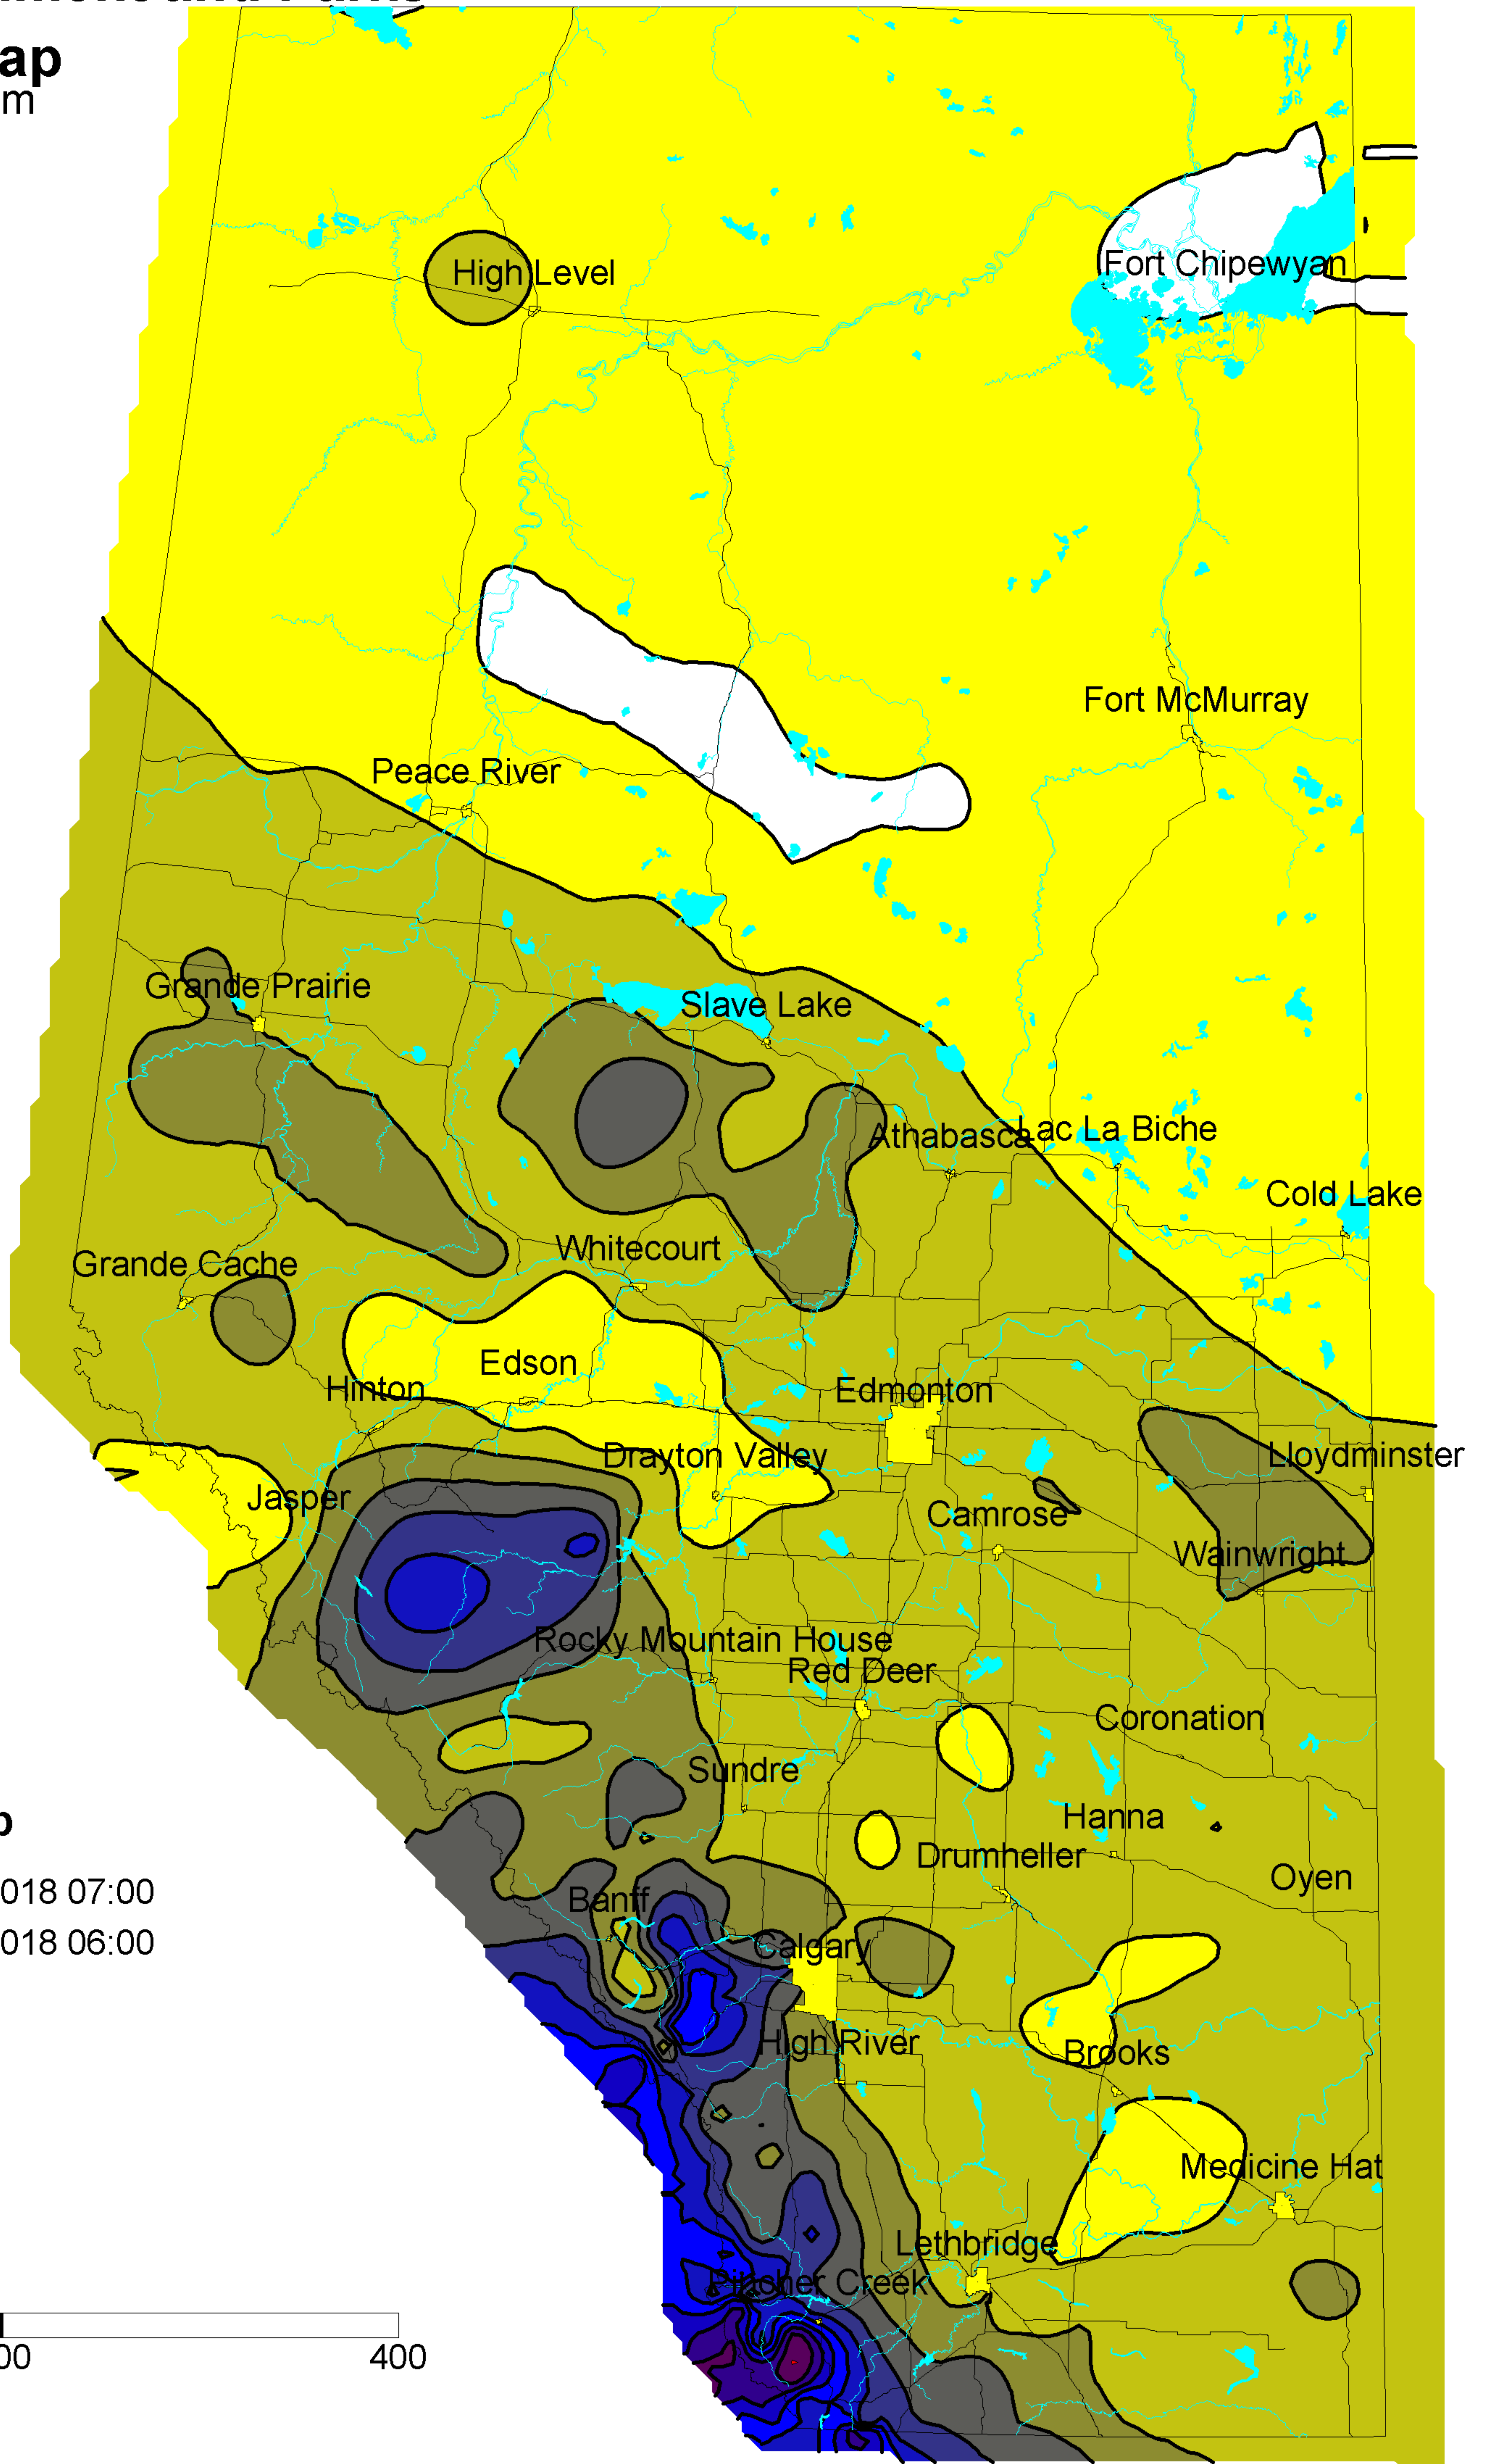

Alberta Environment and Parks

Precipitation Map

Contour Interval 10 mm

Kriging Contour Map

335 01 October 2018 07:00
15 October 2018 06:00

- Cities
- Rivers
- Lakes
- Roads

Distance in Kilometers

Map Scale 1: 5 Million