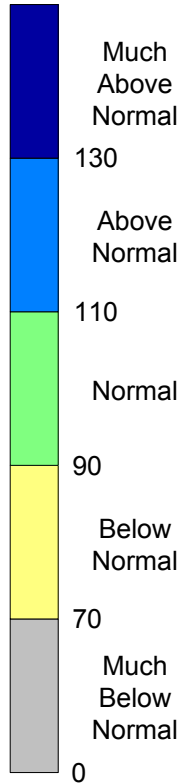

Alberta Environment Precipitation (% Normal) Map

01 November 09
01 March 10

- Cities
- Rivers
- Basins
- Lakes

Roads

Map Scale 1: 5 Million