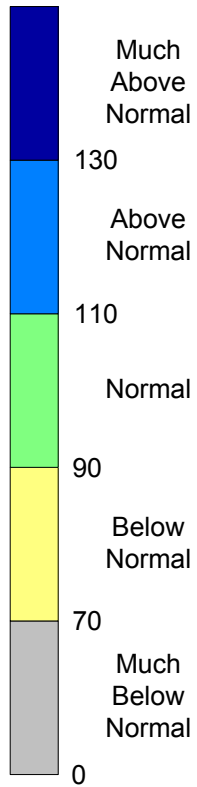

# Alberta Environment Precipitation (% Normal) Map

February 2010

Roads

Distance in Meters

Map Scale 1: 5 Million