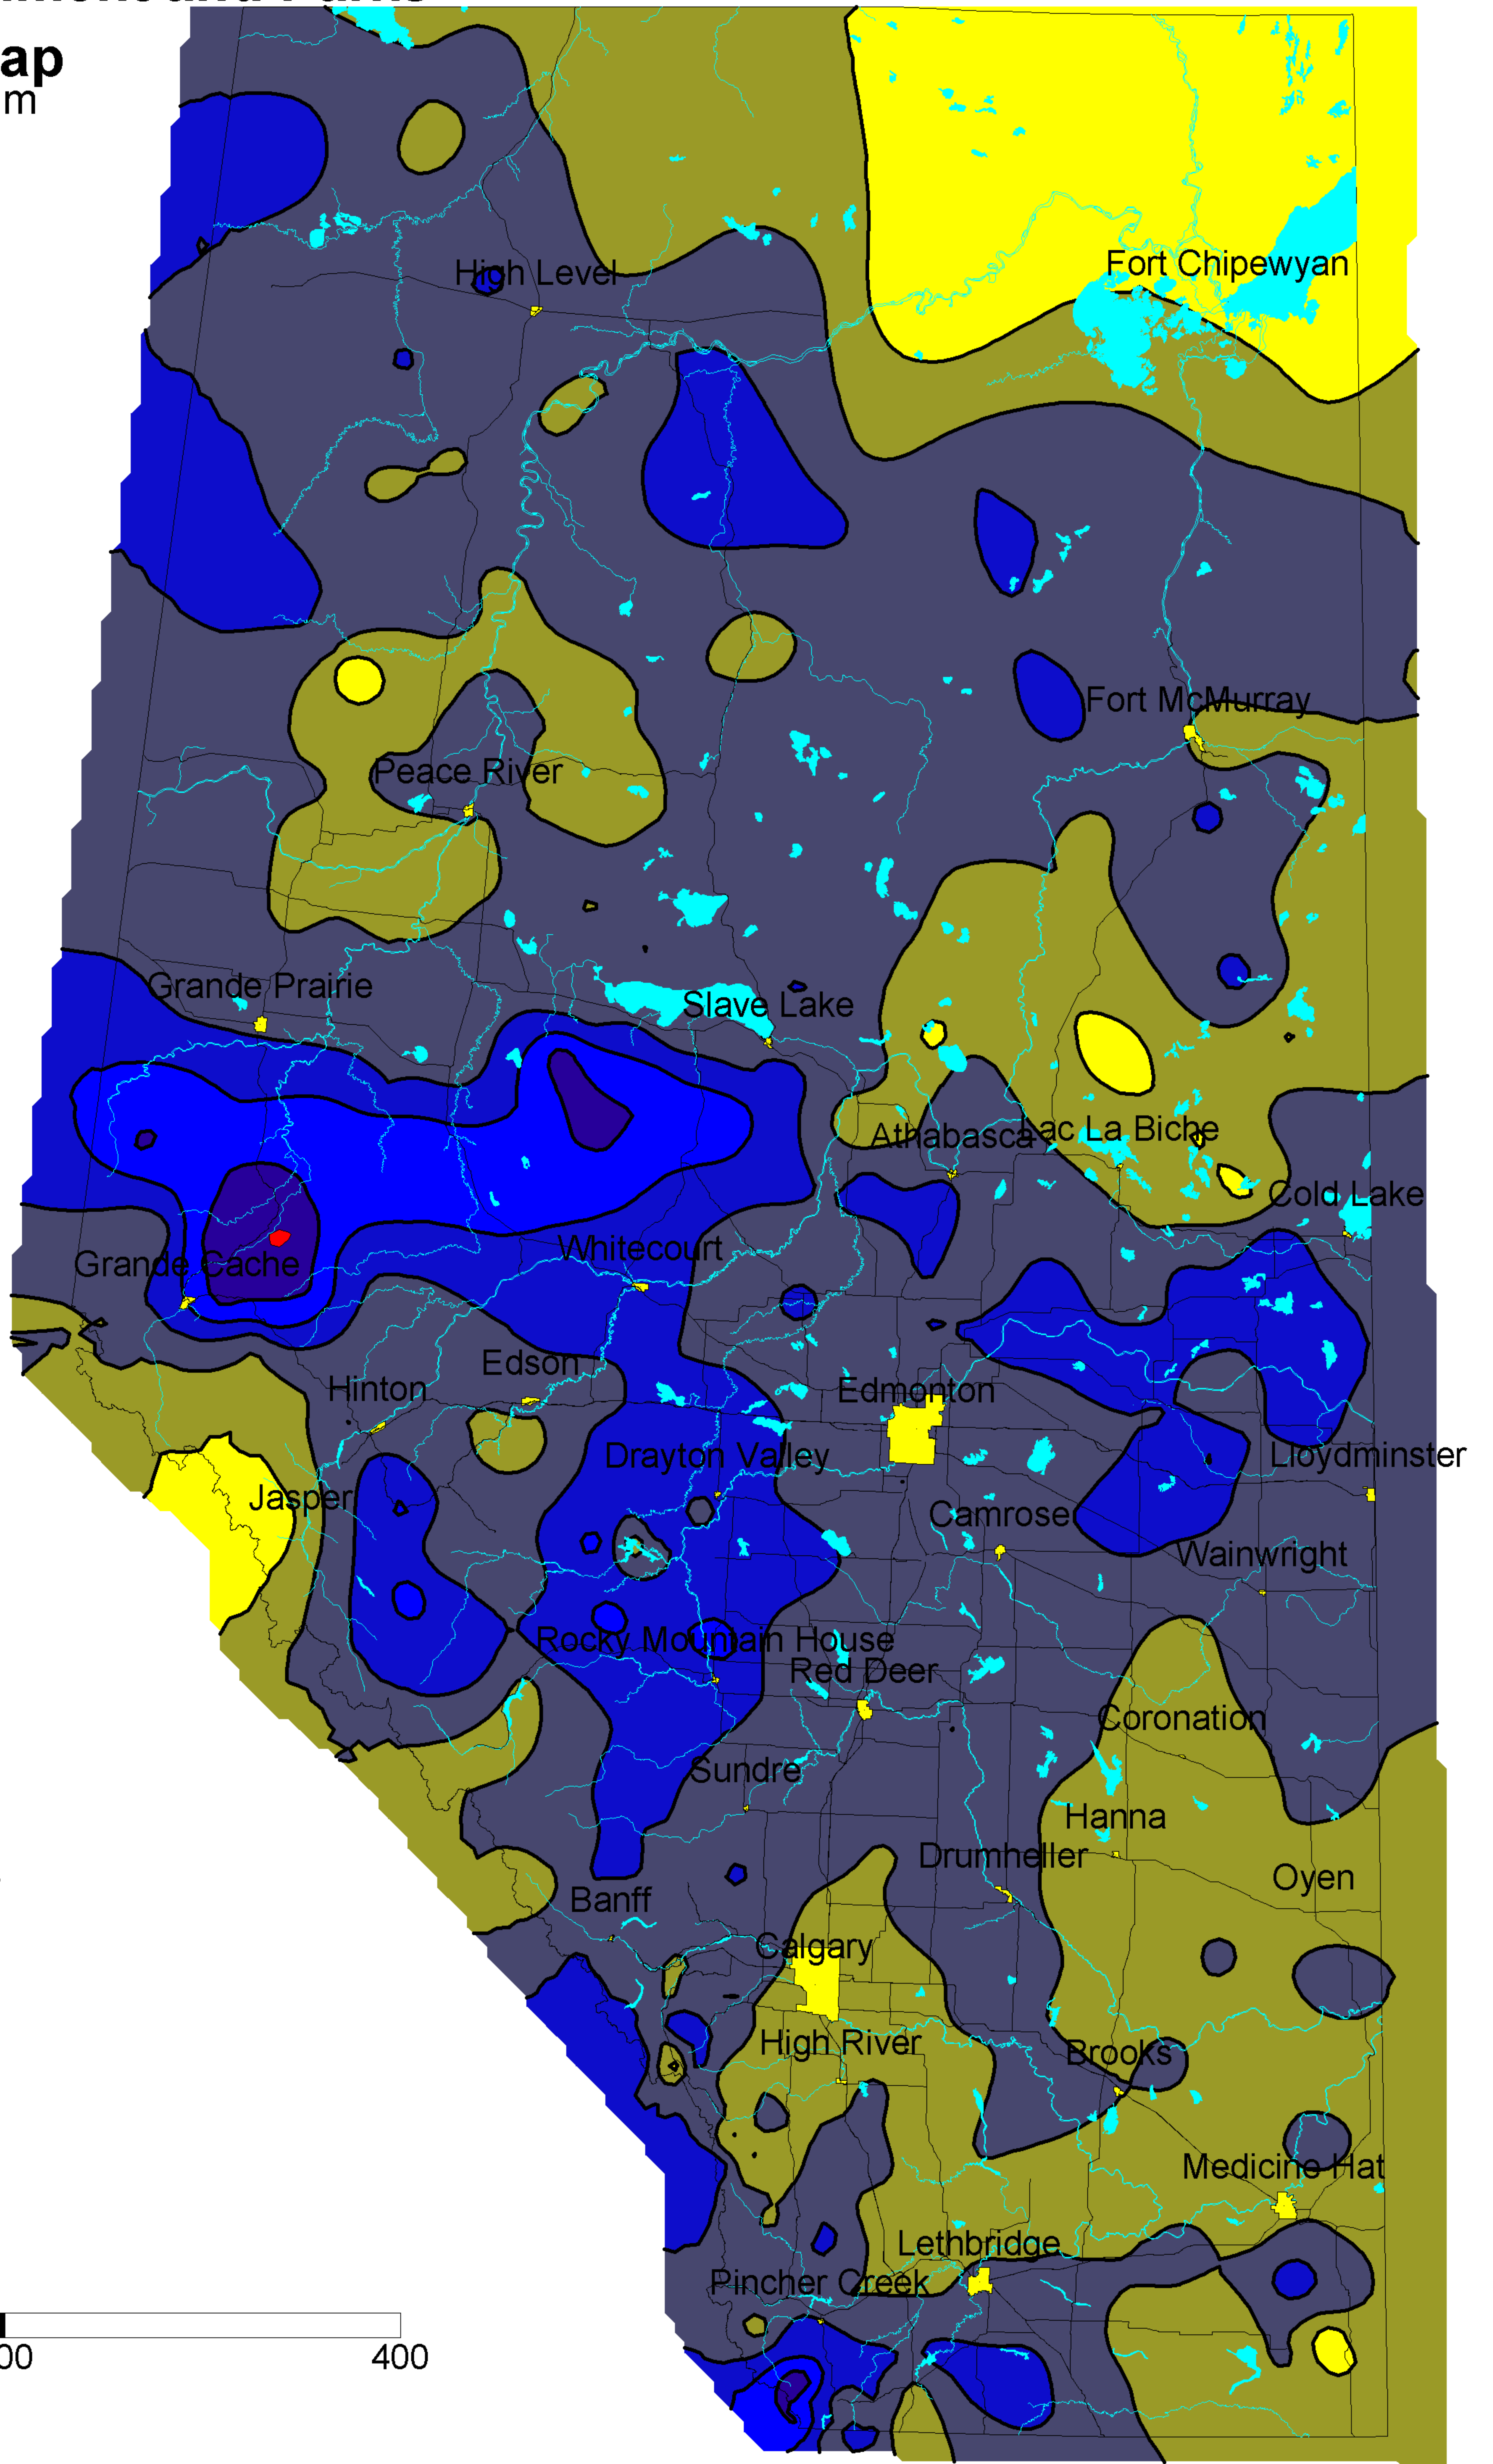

# Alberta Environment and Parks

## Precipitation Map

Contour Interval 50 mm

### Summer 2017

01 May 2017

01 July 2017

Distance in Kilometers

Map Scale 1: 5 Million