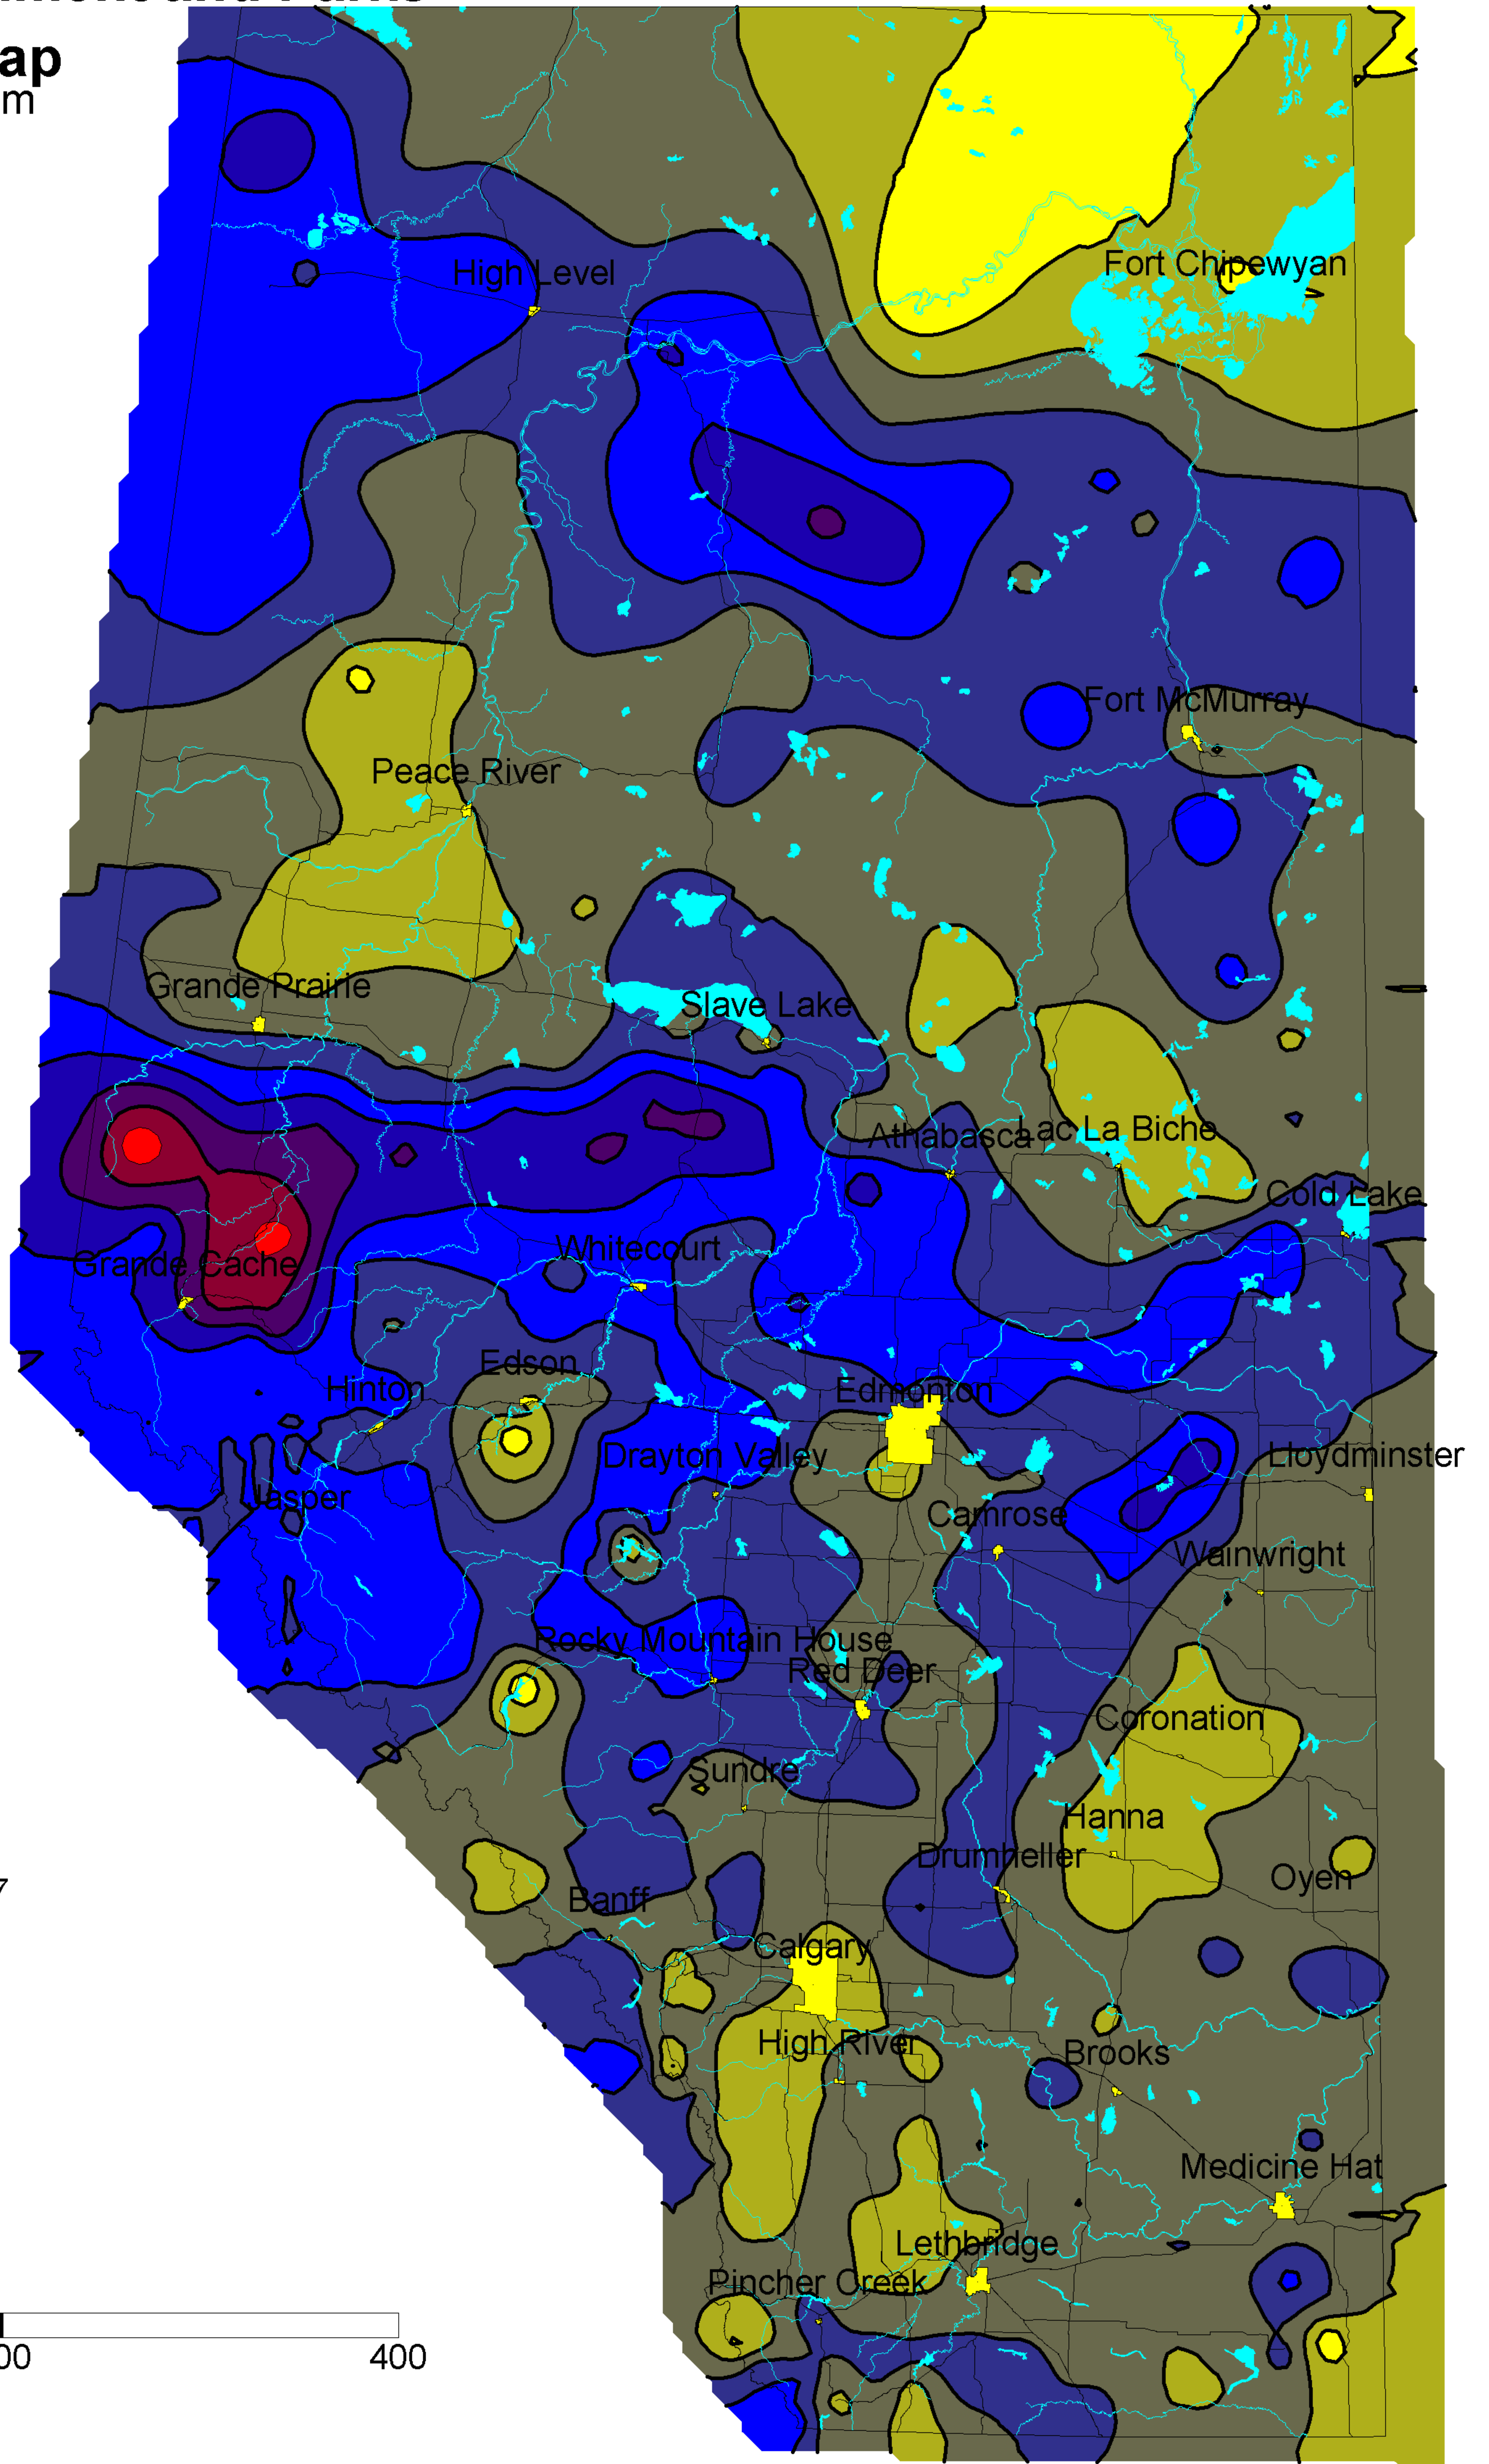

# Alberta Environment and Parks

## Precipitation Map

Contour Interval 25 mm

### June 2017

01 June 2017

01 July 2017

Distance in Kilometers

Map Scale 1: 5 Million