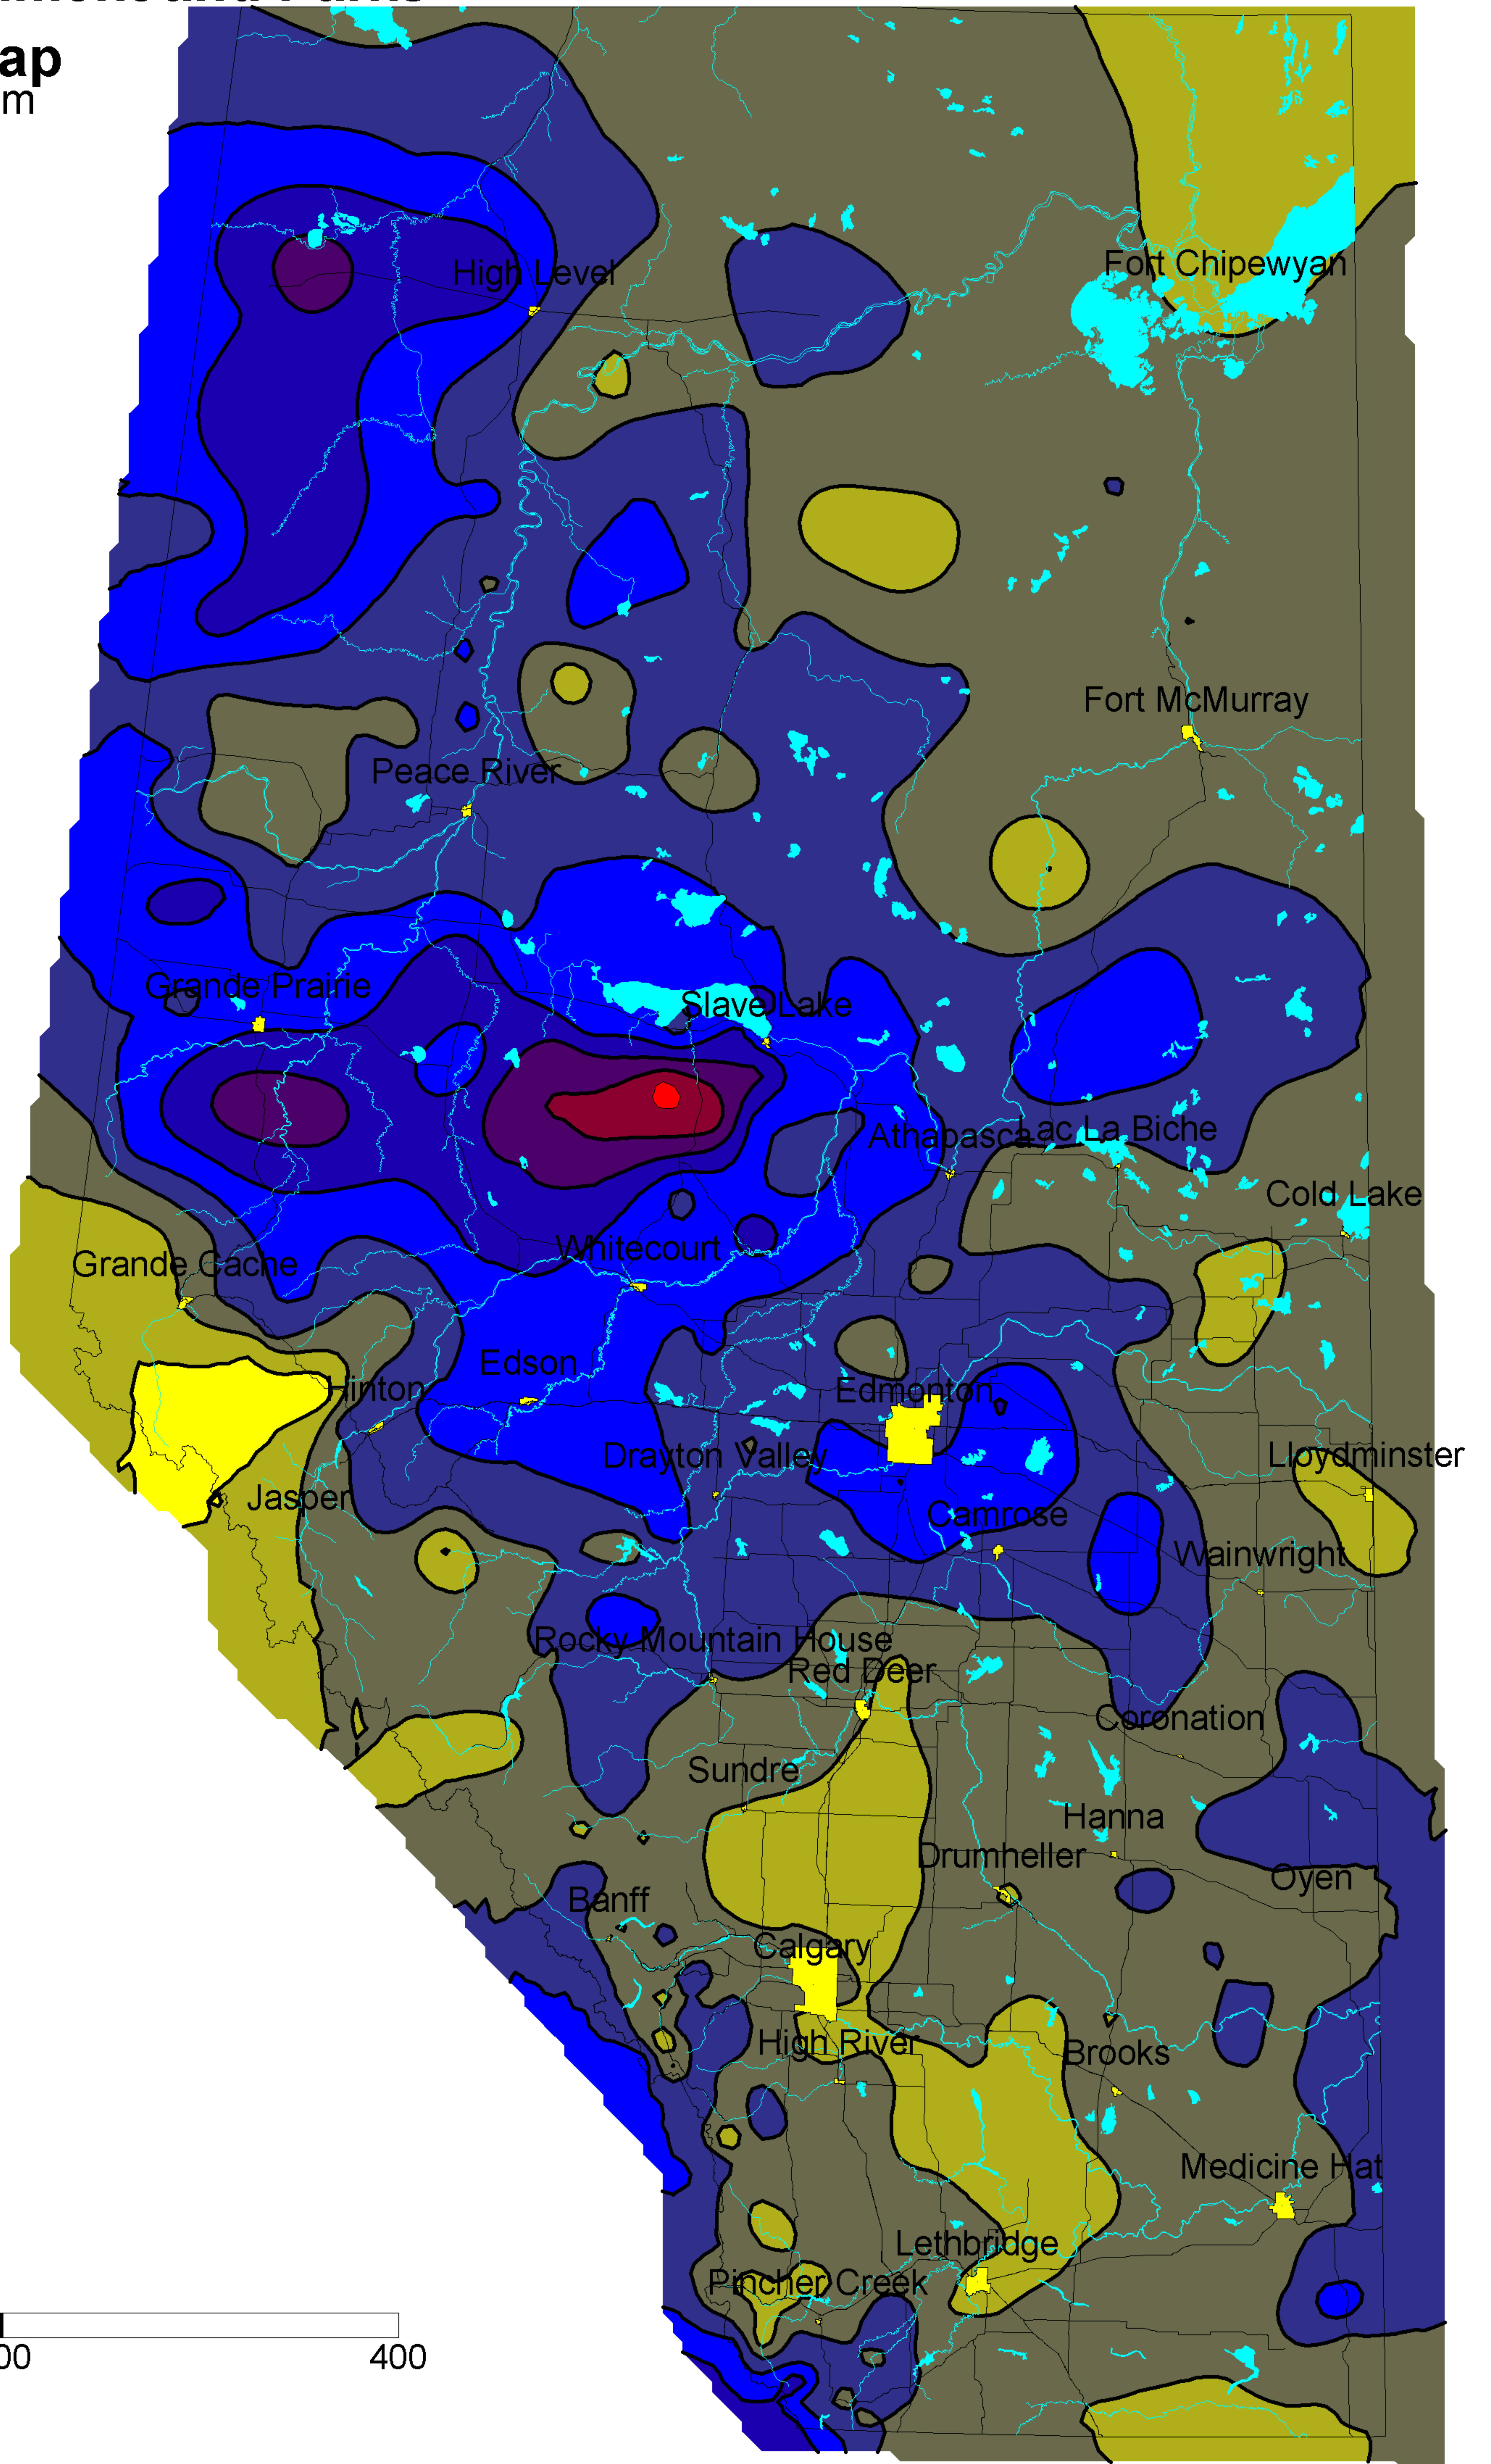

Alberta Environment and Parks

Precipitation Map

Contour Interval 50 mm

Summer 2016

01 May 2016

01 July 2016

Distance in Kilometers

Map Scale 1: 5 Million