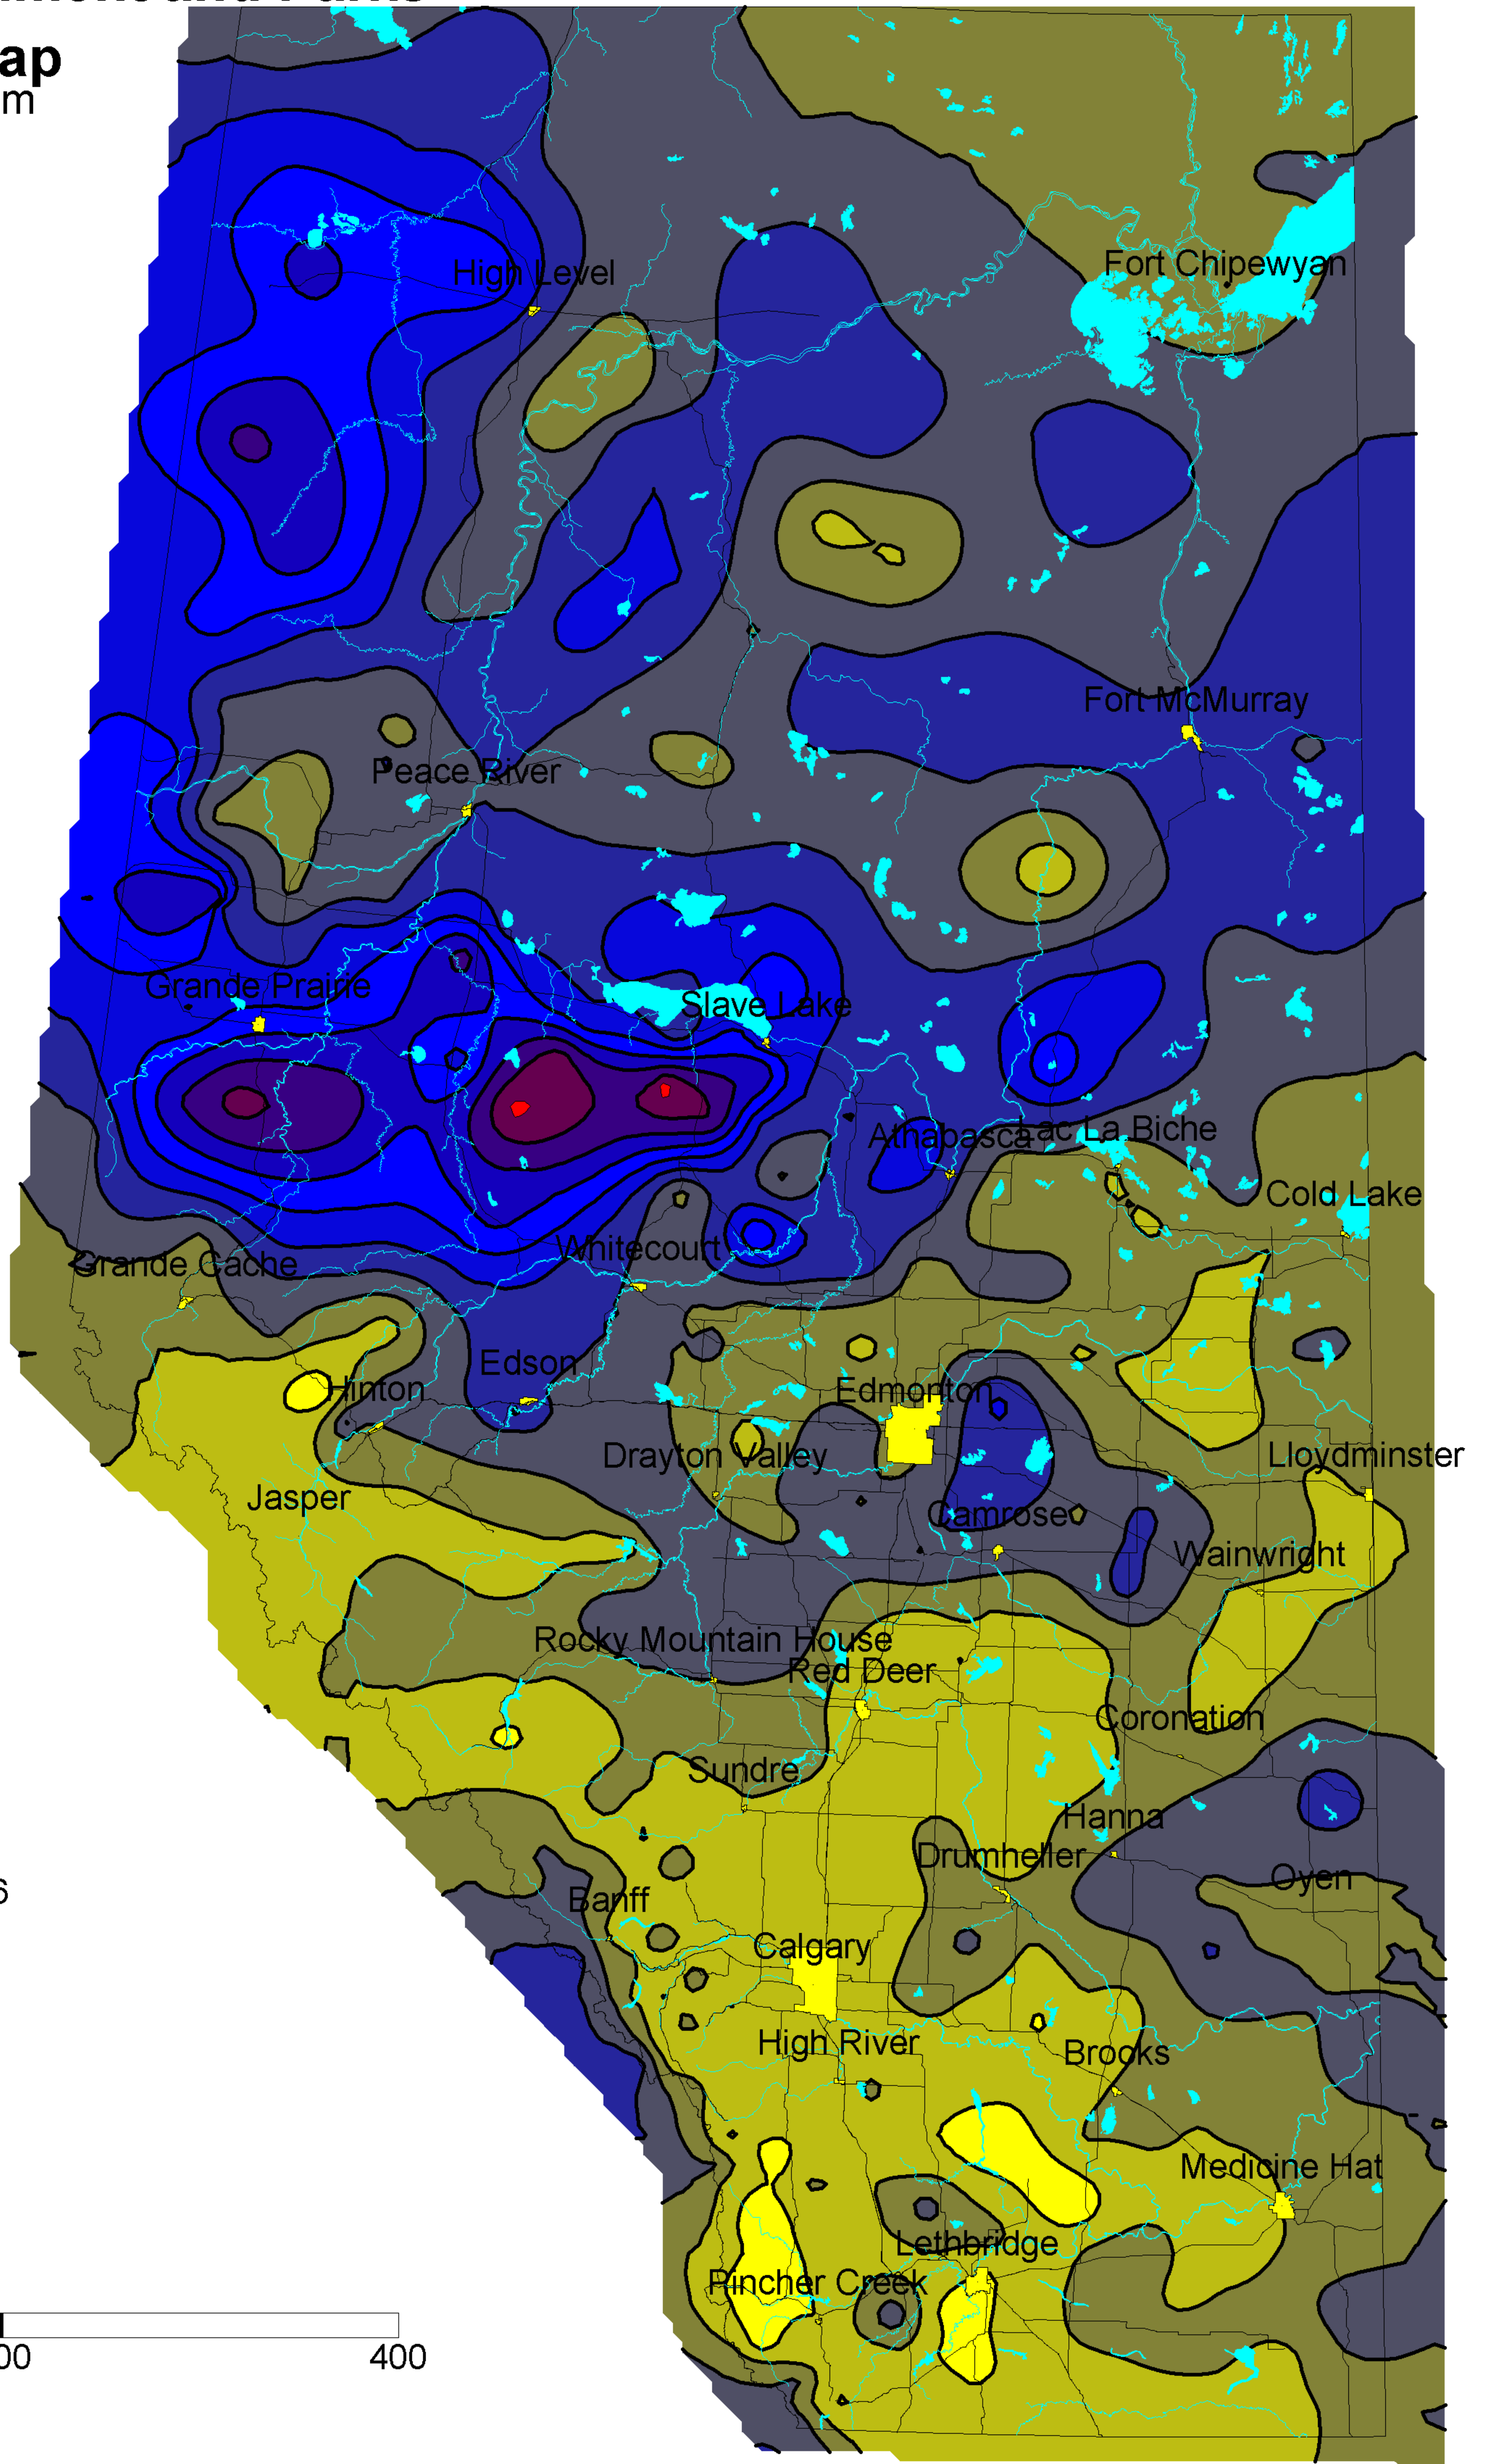

Alberta Environment and Parks

Precipitation Map

Contour Interval 25 mm

June 2016

01 June 2016

01 July 2016

Distance in Kilometers

Map Scale 1: 5 Million