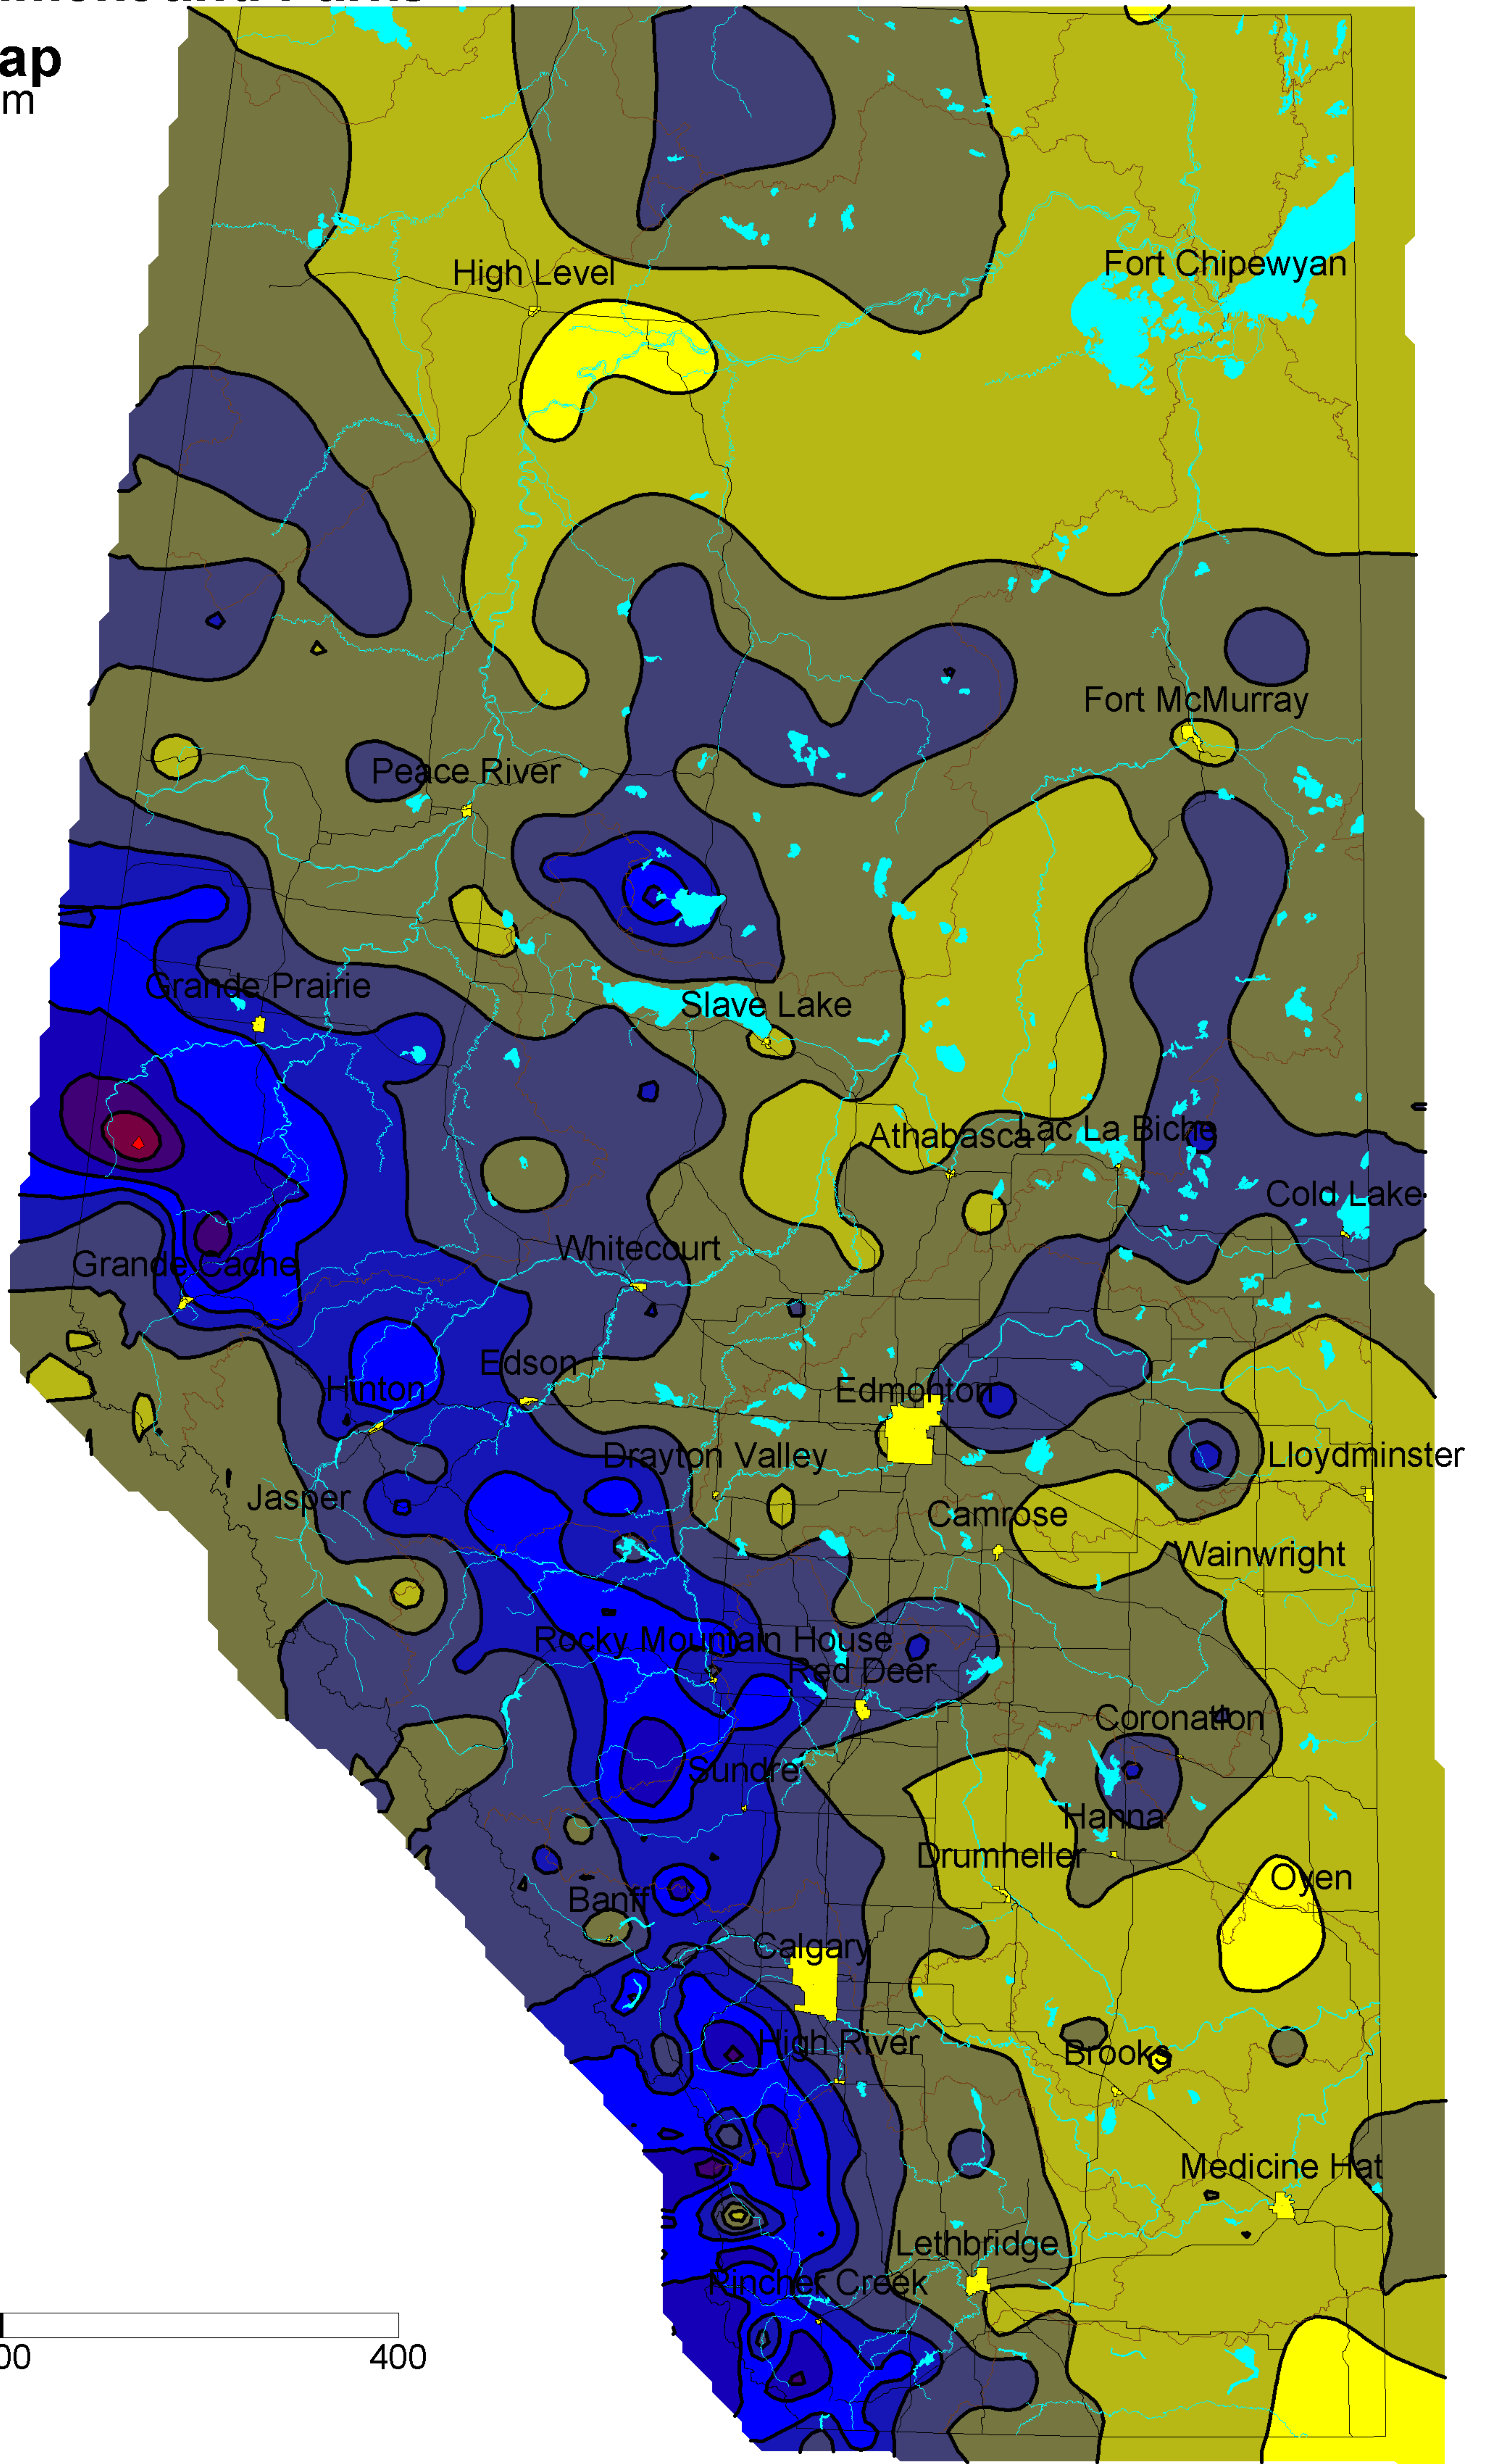

Alberta Environment and Parks

Precipitation Map

Contour Interval 25 mm

Summer 2015

01 May 2015

01 July 2015

Roads

Distance in Kilometers

Map Scale 1: 5 Million