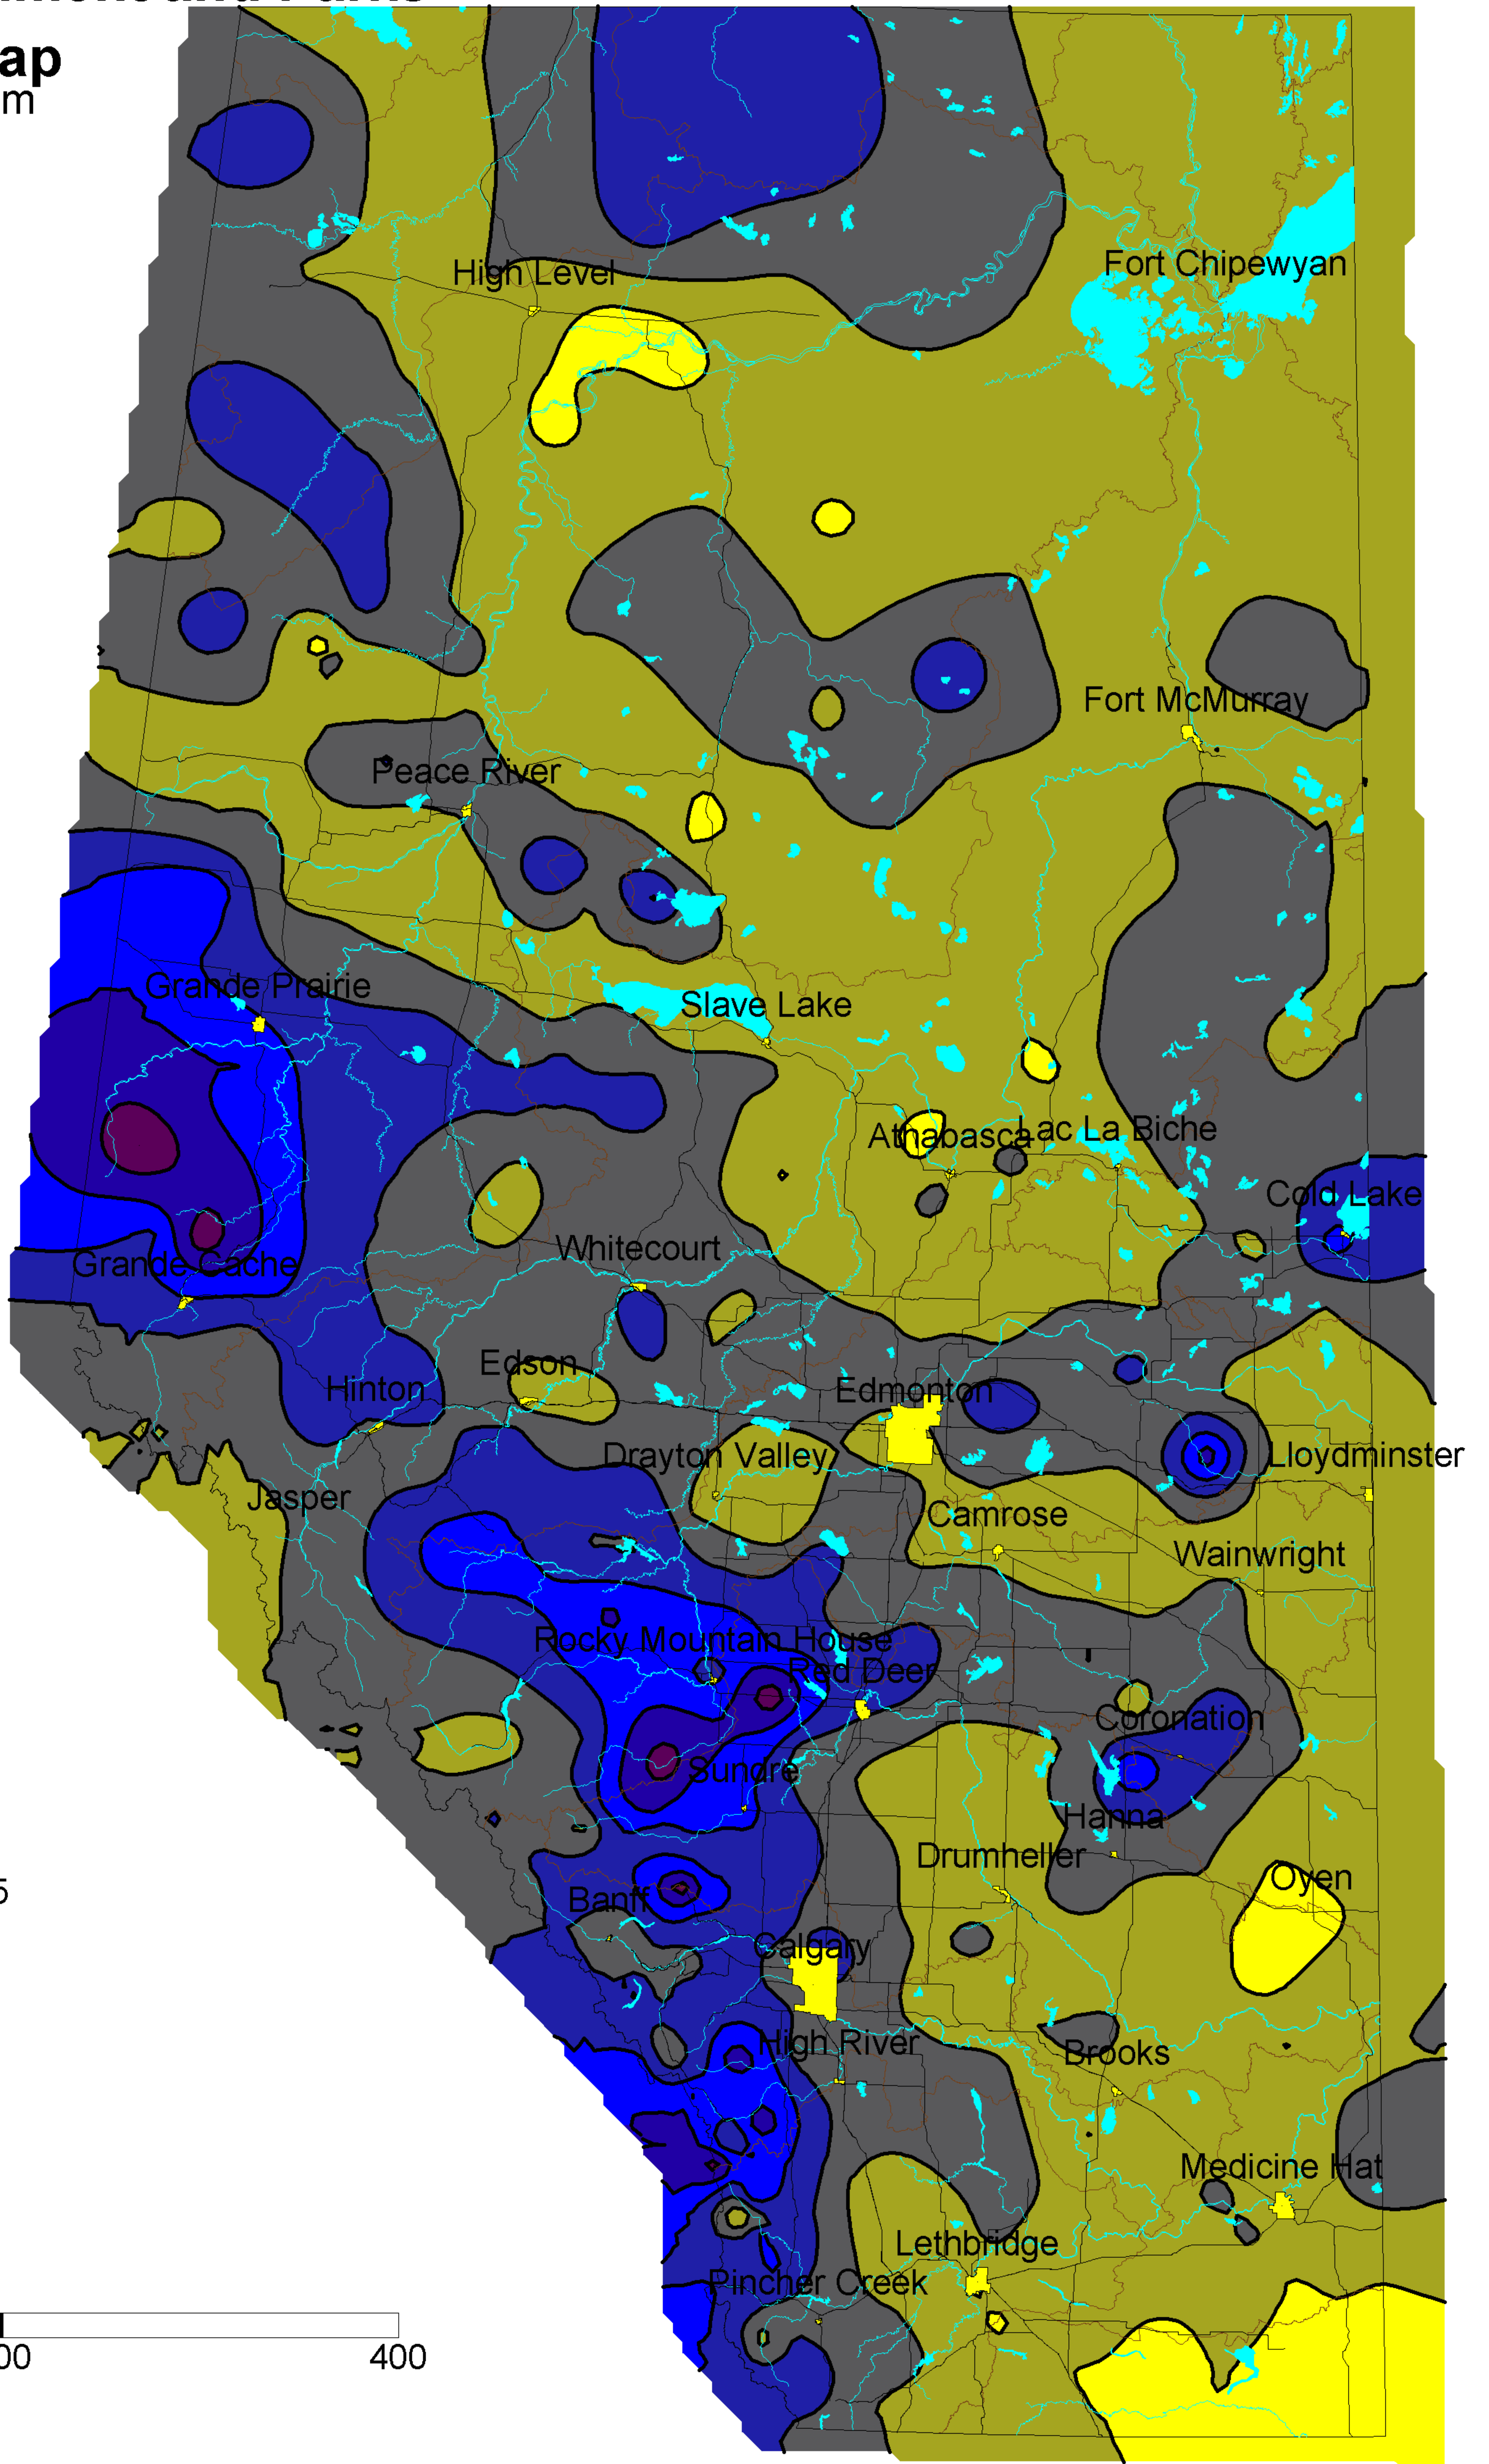

Alberta Environment and Parks

Precipitation Map

Contour Interval 20 mm

June 2015

01 June 2015

01 July 2015

Roads

Distance in Kilometers

Map Scale 1: 5 Million