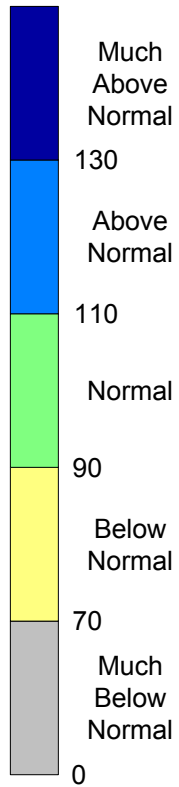

# Alberta Environment Precipitation (% Normal) Map

**December 2009**

- Cities
- Rivers
- Basins
- Lakes

Roads

Map Scale 1: 5 Million