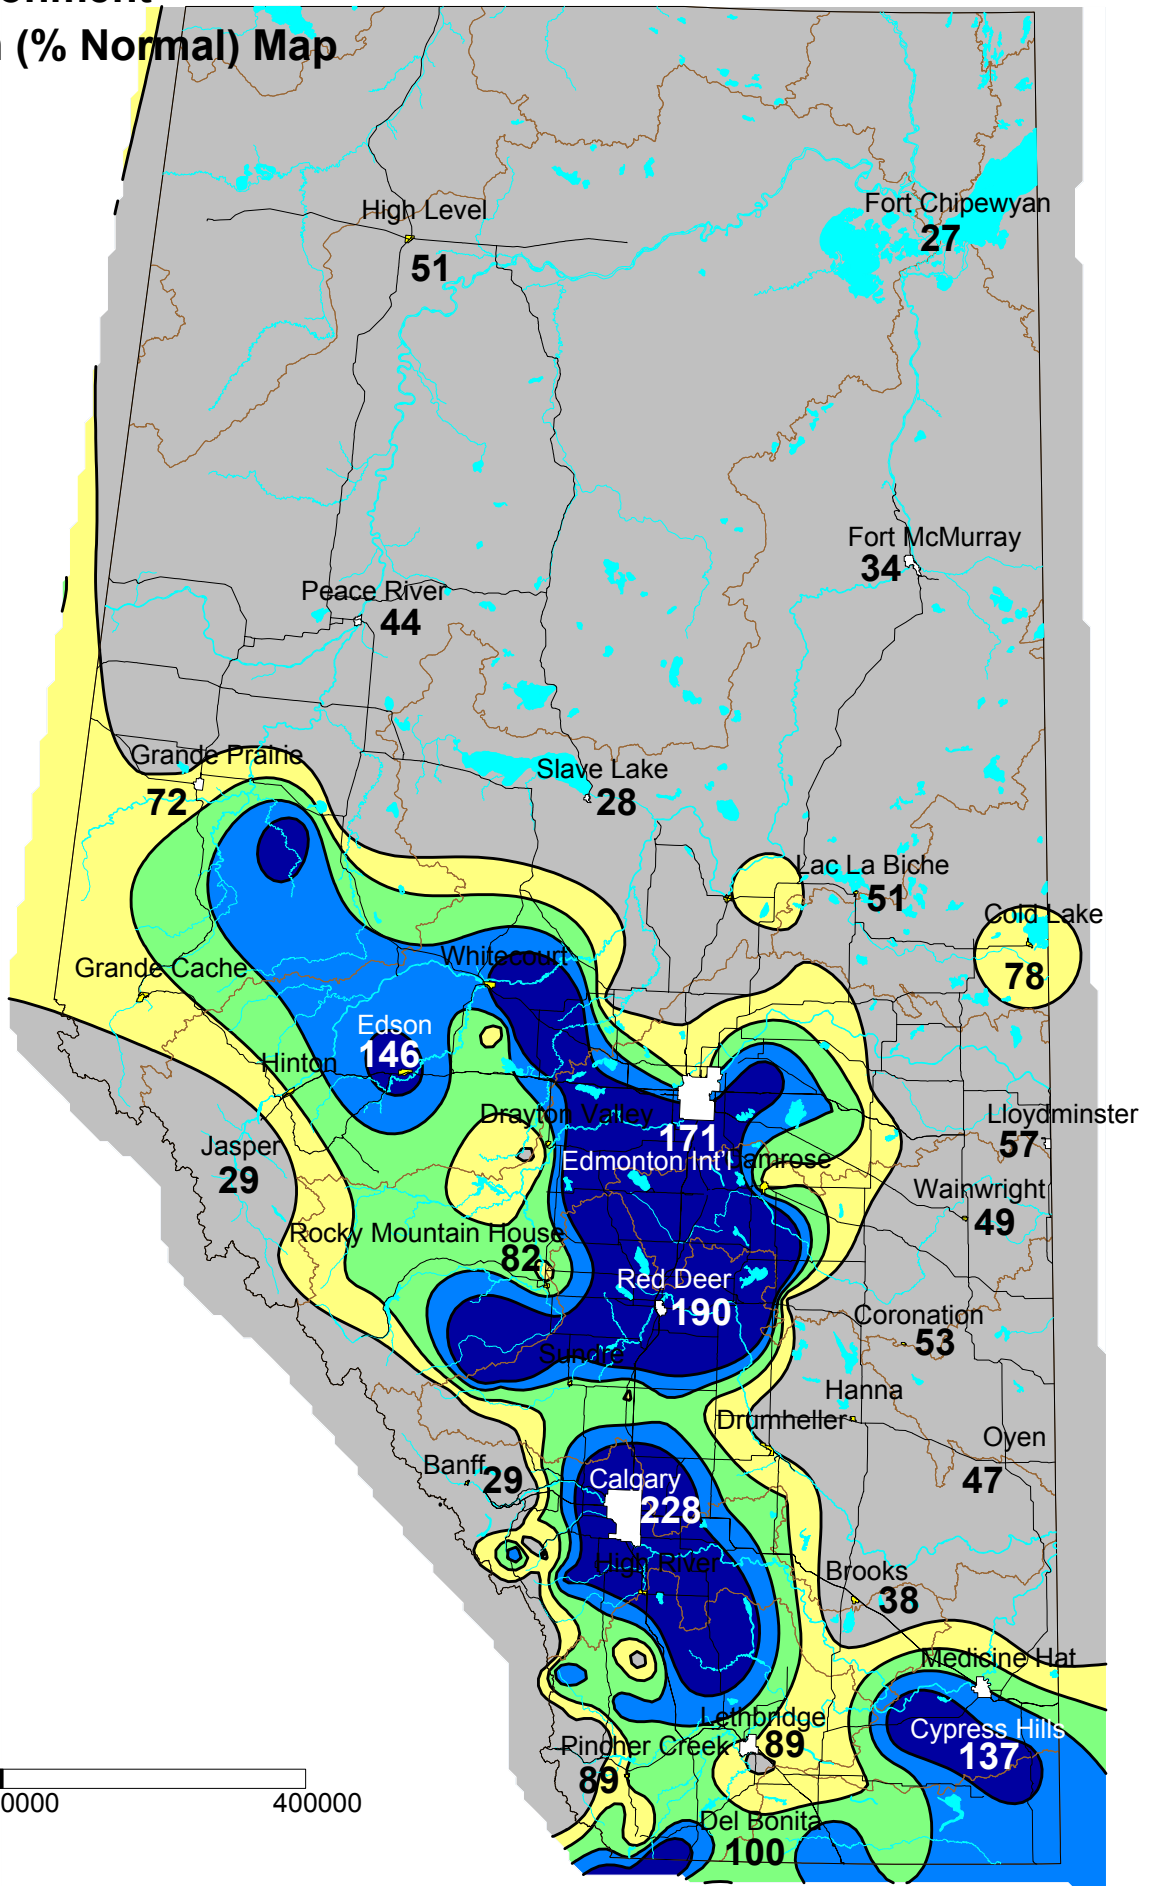

# Alberta Environment Precipitation (% Normal) Map

**December 2009**

- Cities
- Rivers
- Basins
- Lakes

Roads

Map Scale 1: 5 Million