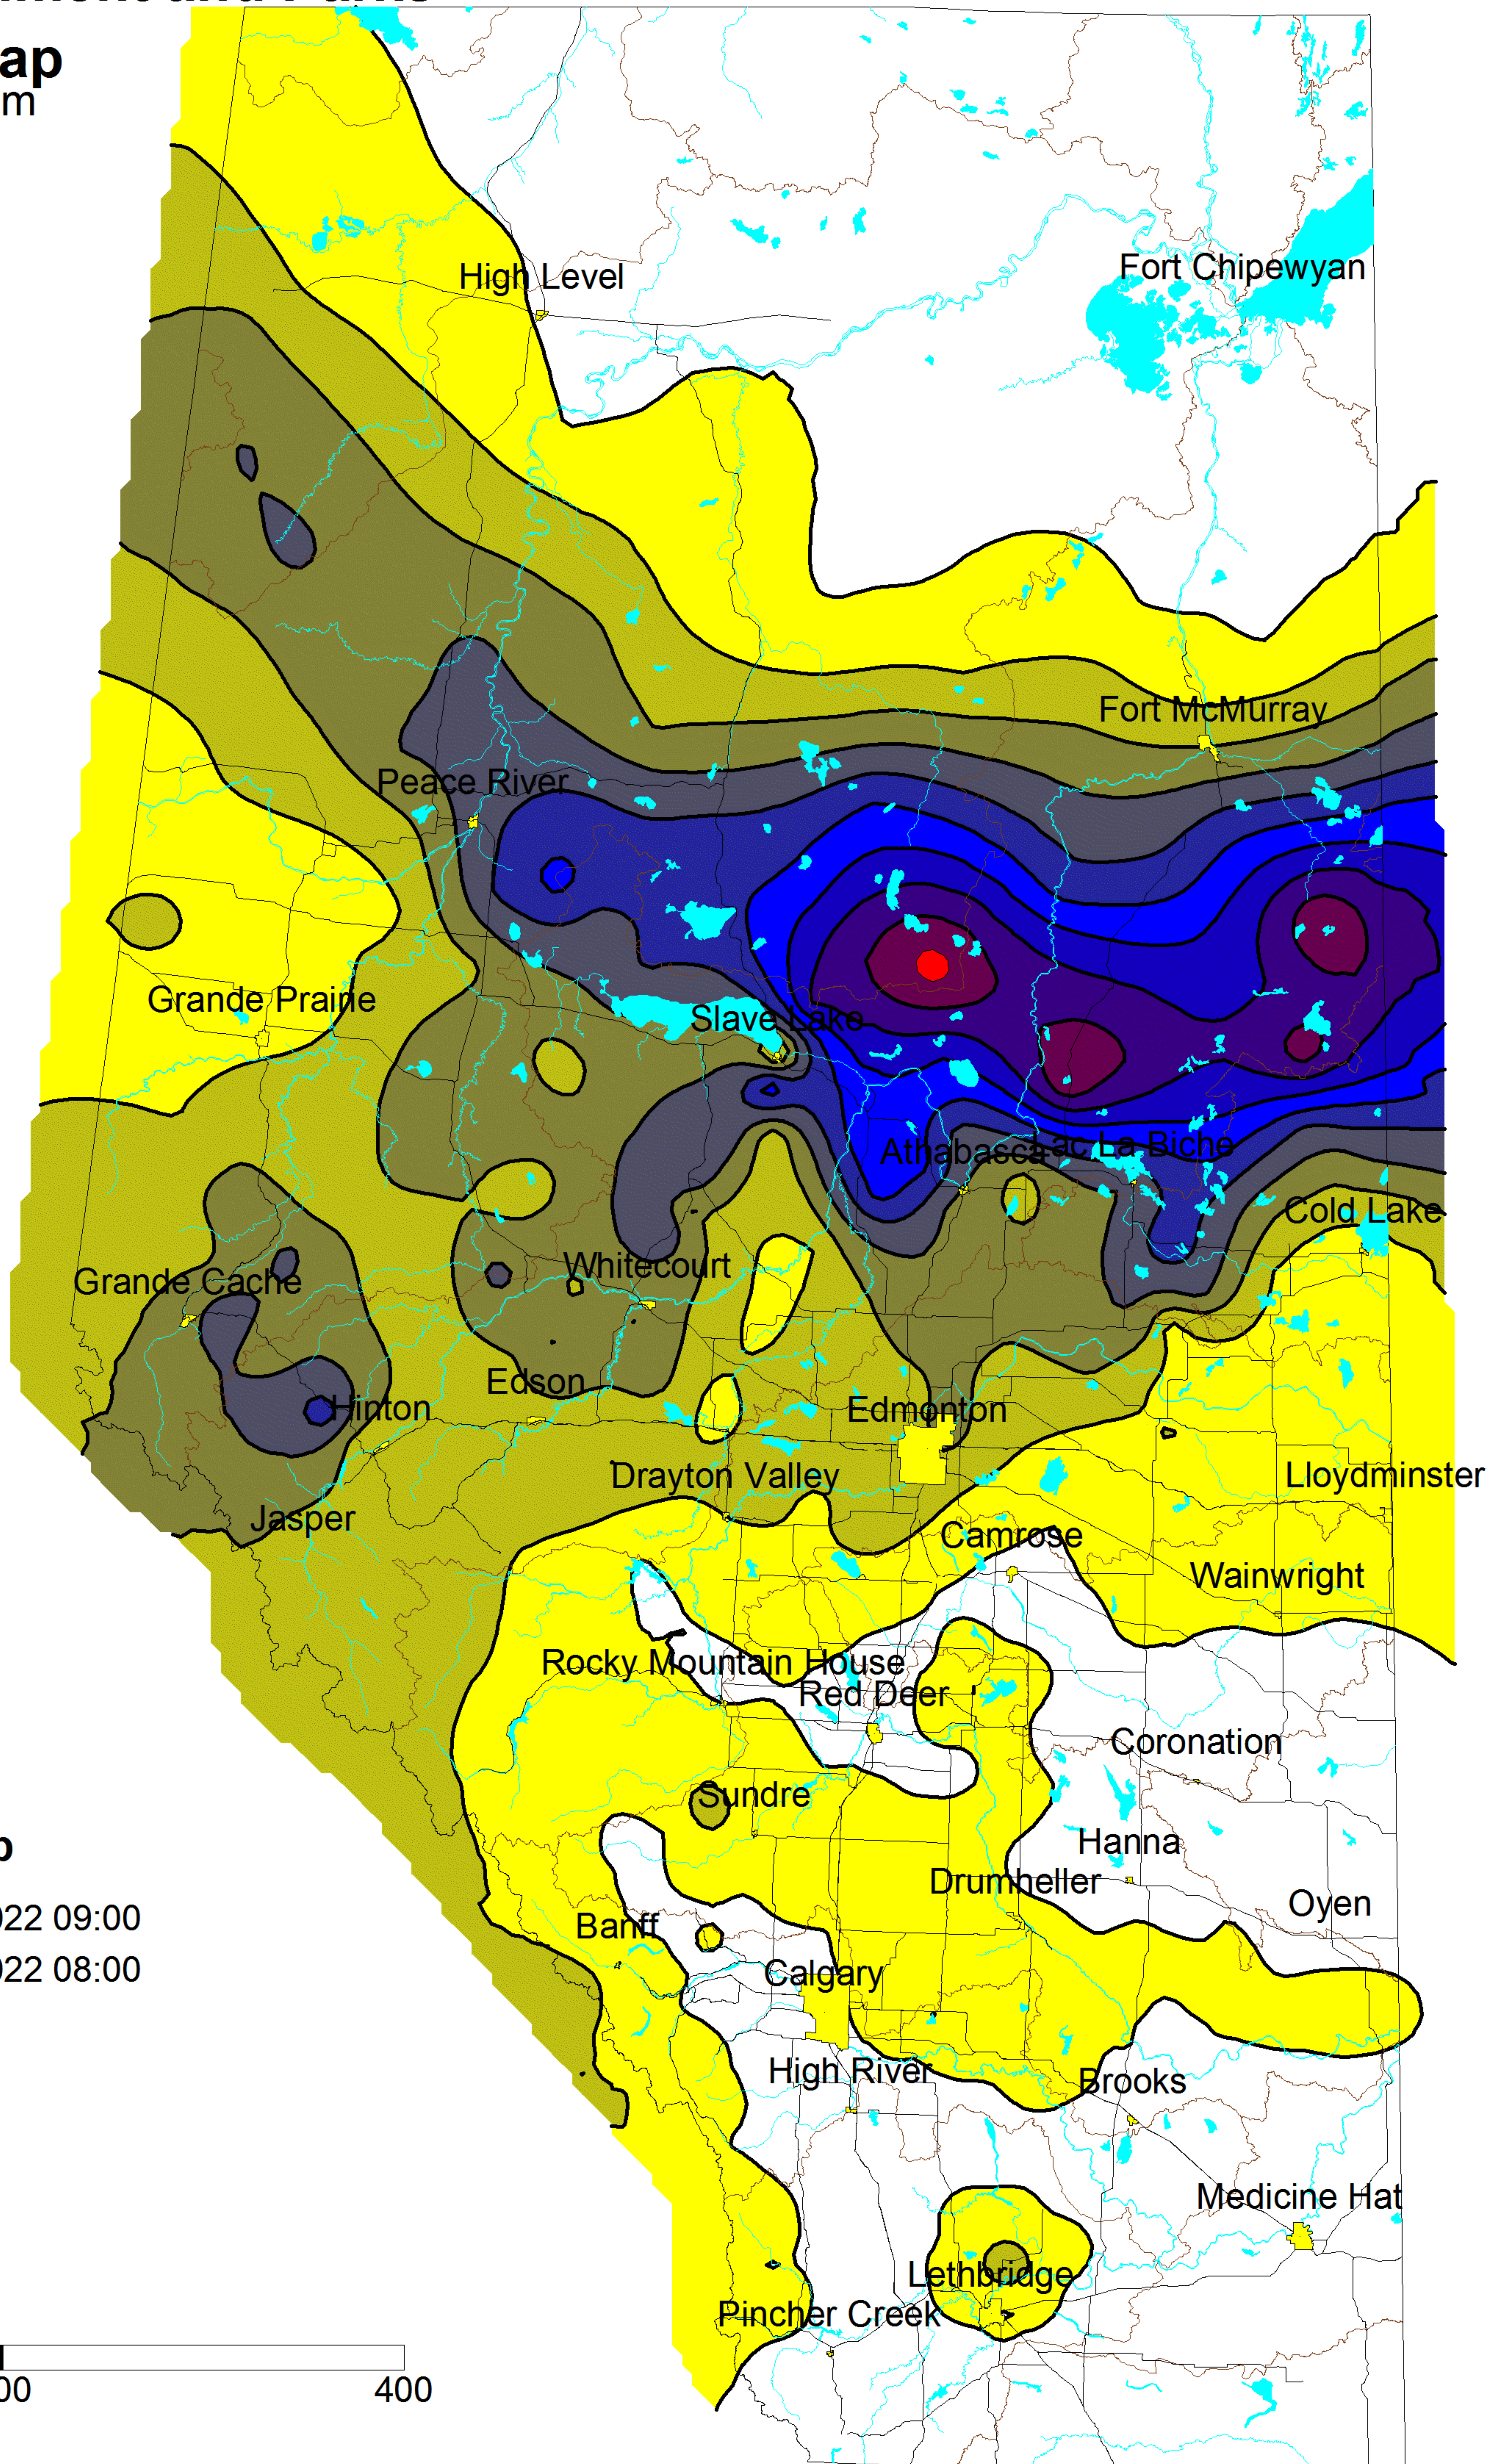

# Alberta Environment and Parks

## Precipitation Map

Contour Interval 10 mm

## Kriging Contour Map

47 03 August 2022 09:00  
05 August 2022 08:00

- Cities 
- Rivers 
- Basins 
- Lakes 

Roads 

Distance in Kilometers

Map Scale 1: 5 Million