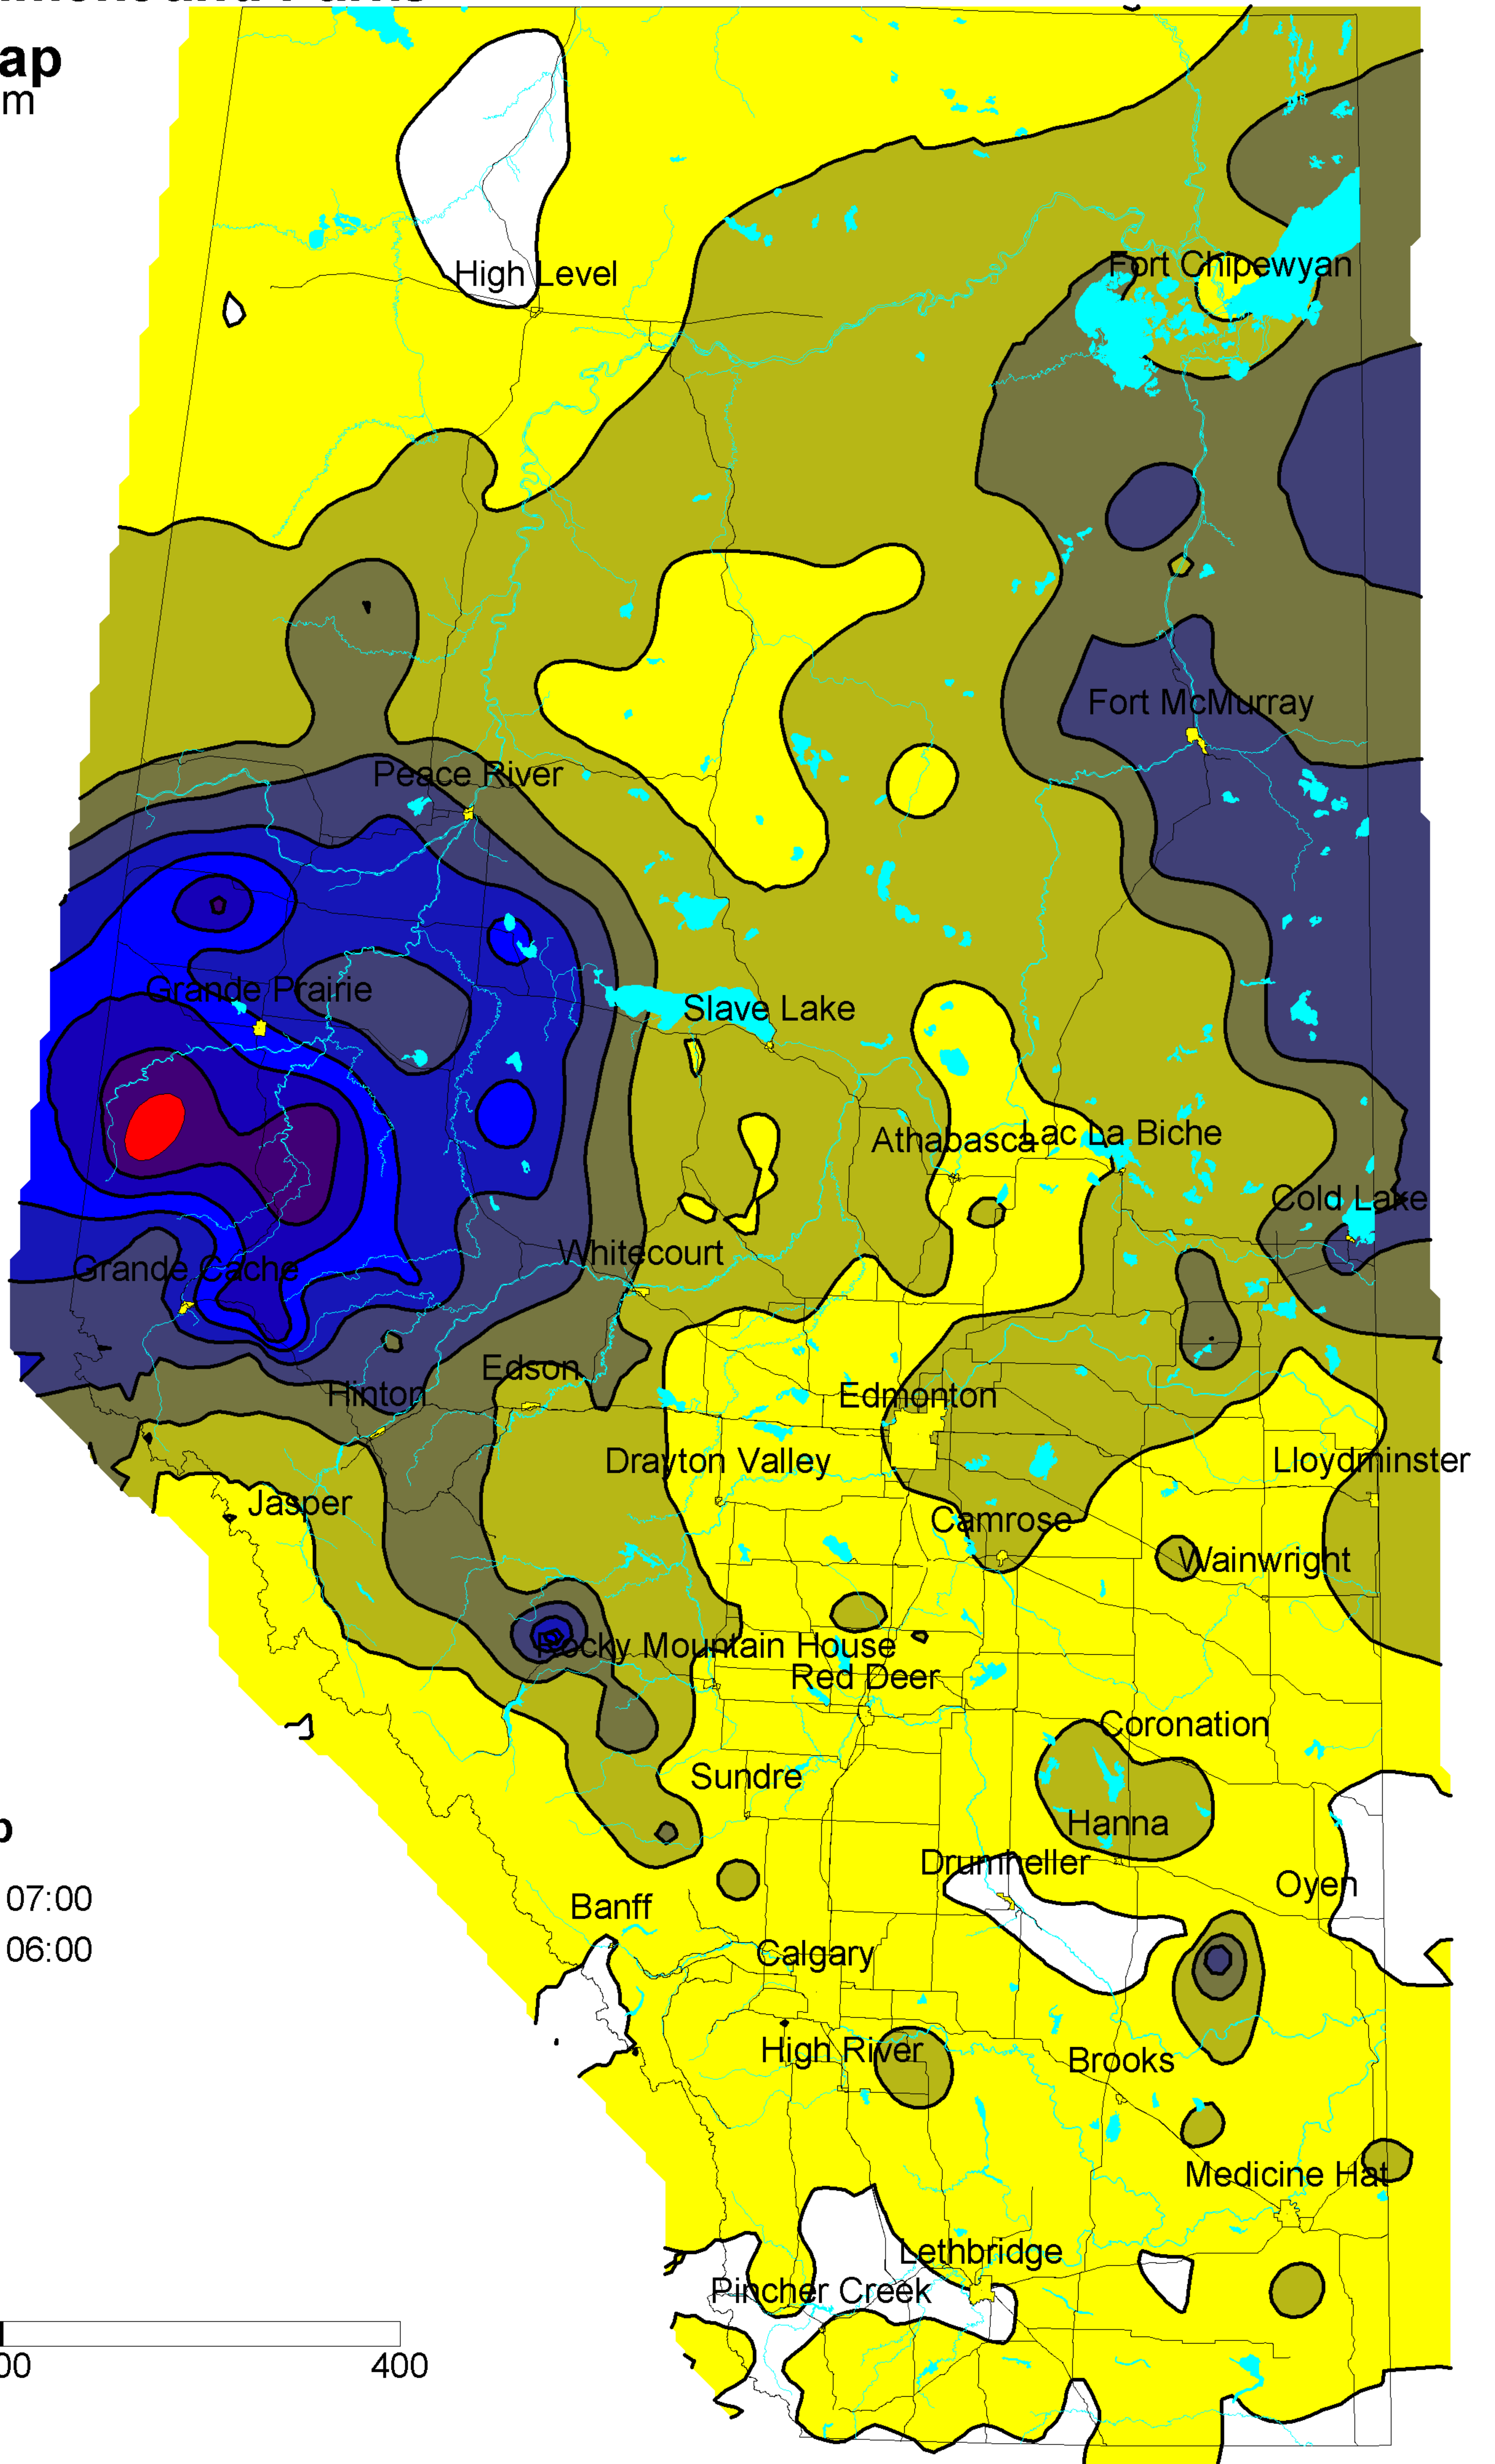

# Alberta Environment and Parks

## Precipitation Map

Contour Interval 20 mm

### Kriging Contour Map

119 19 July 2018 07:00  
24 July 2018 06:00

Distance in Kilometers

Map Scale 1: 5 Million