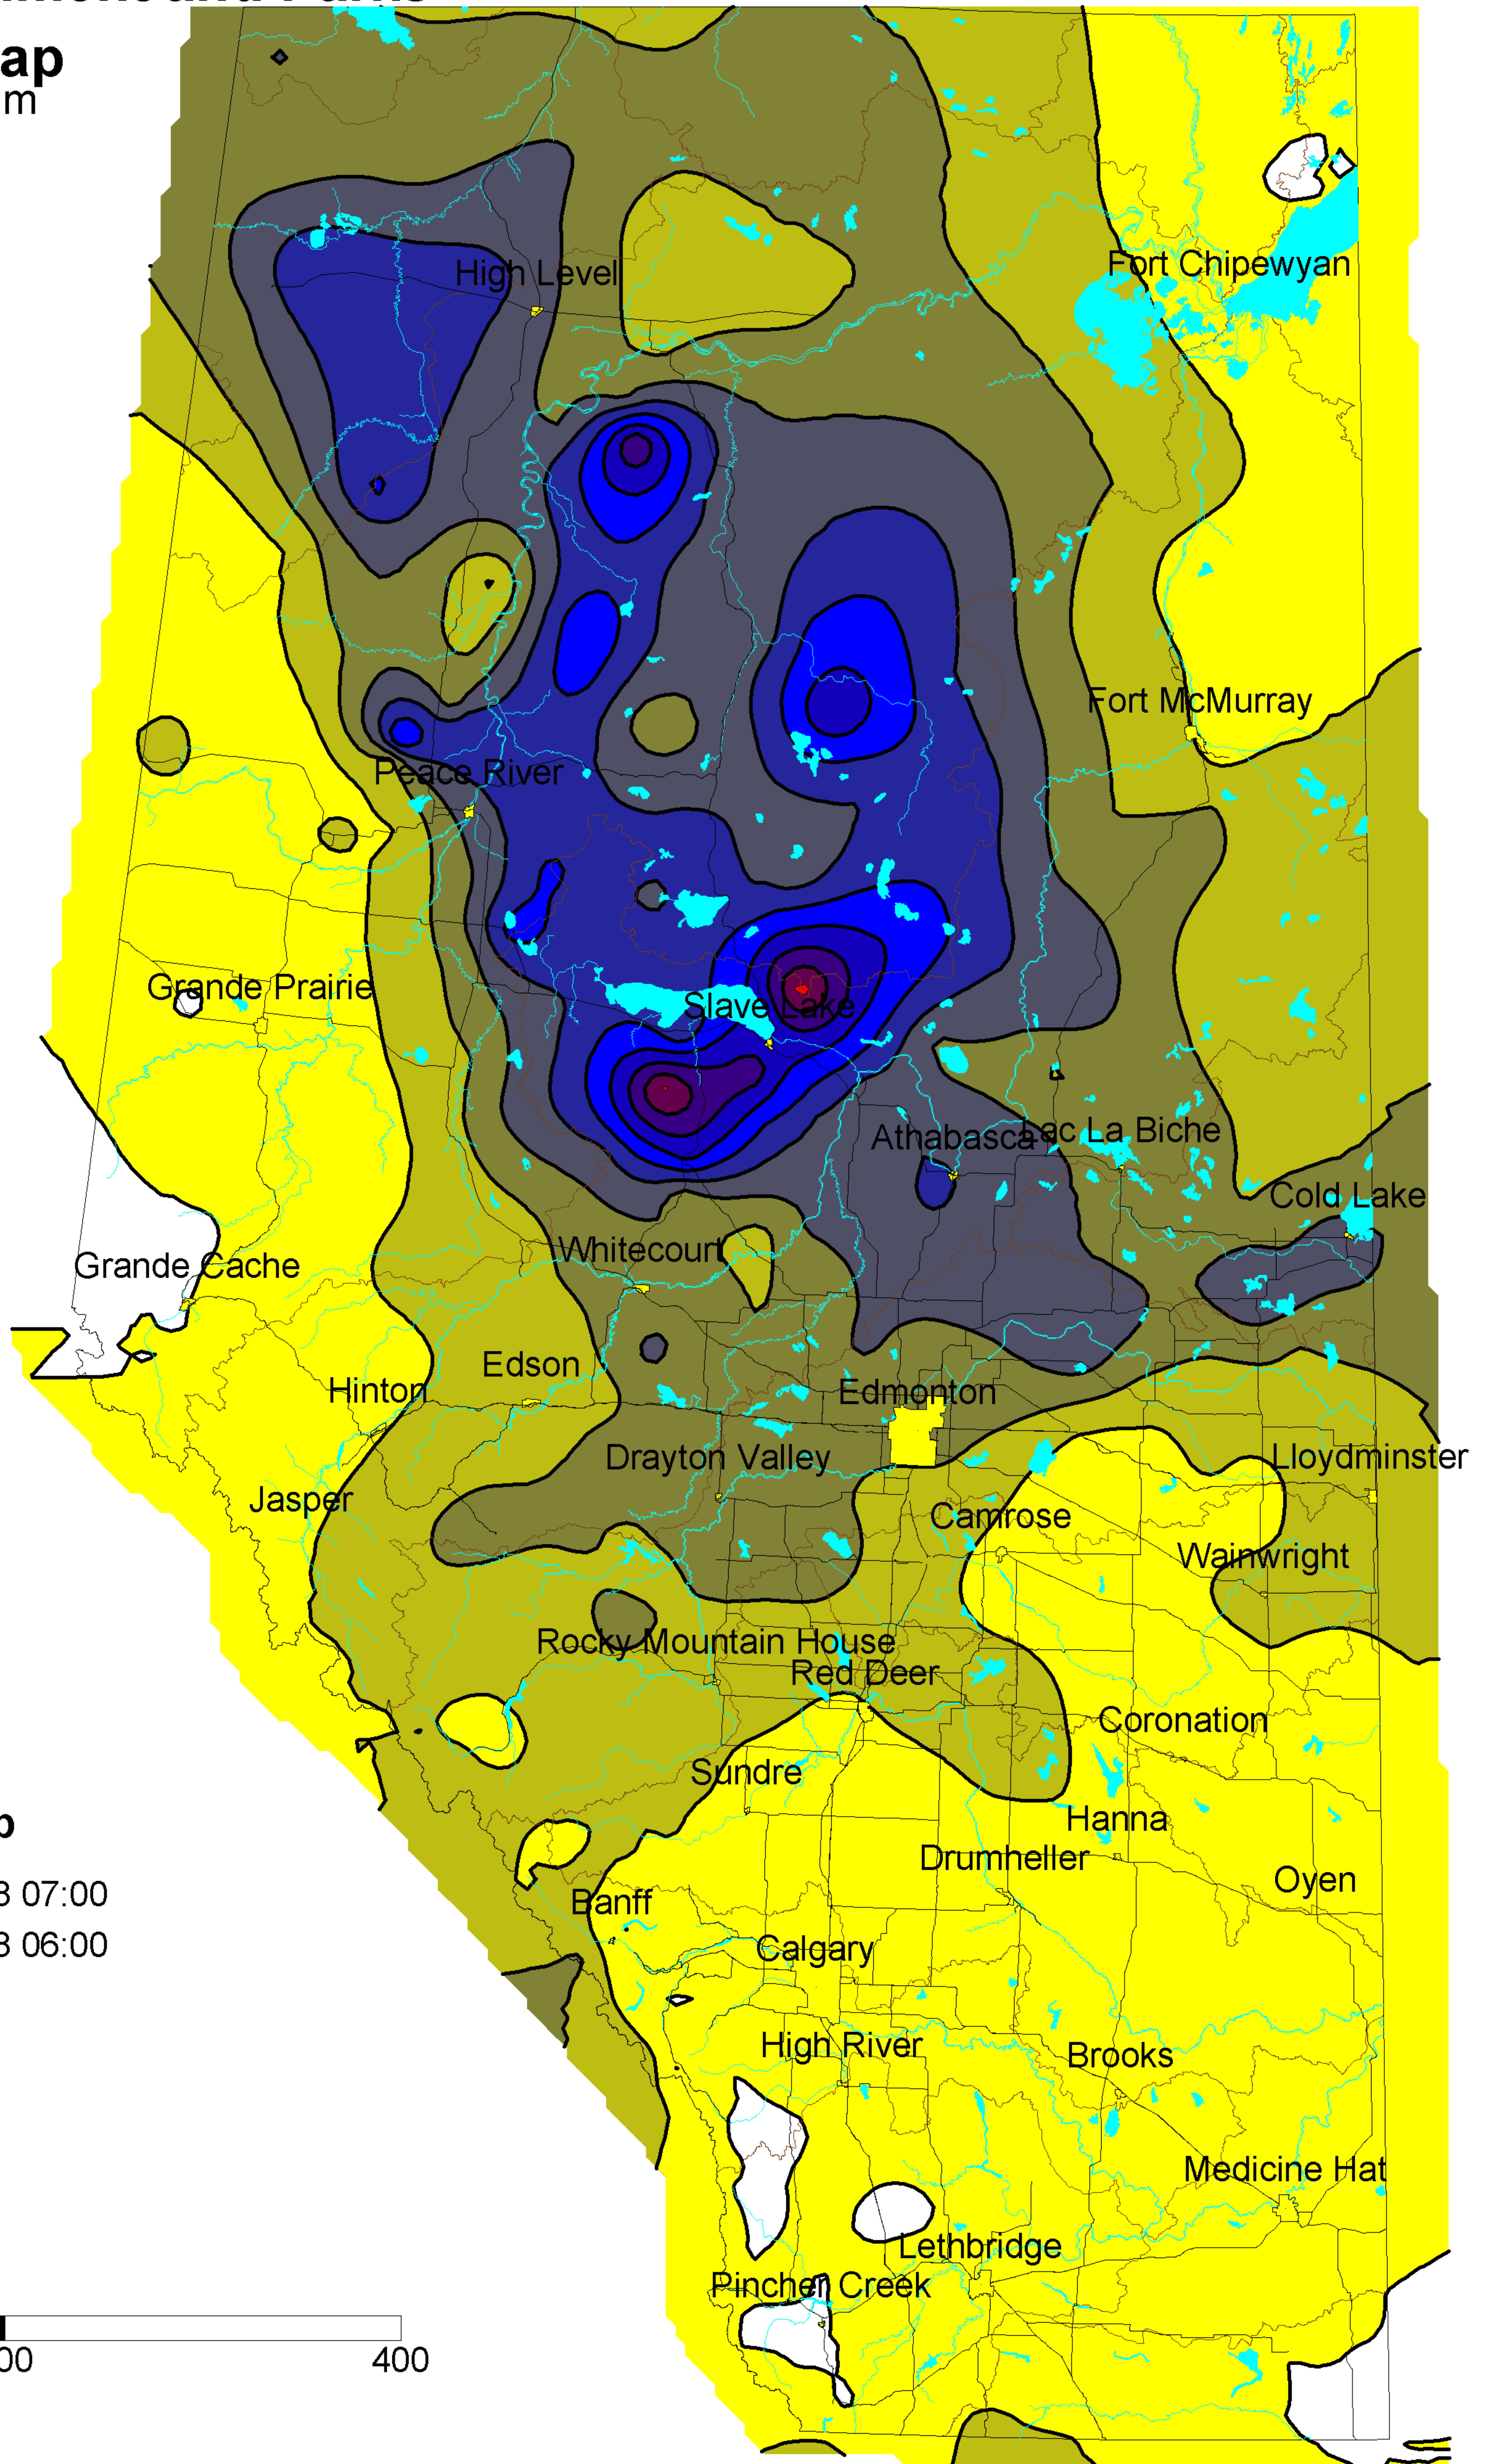

# Alberta Environment and Parks

## Precipitation Map

Contour Interval 20 mm

## Kriging Contour Map

95 09 June 2018 07:00  
13 June 2018 06:00

Roads

Distance in Kilometers

Map Scale 1: 5 Million