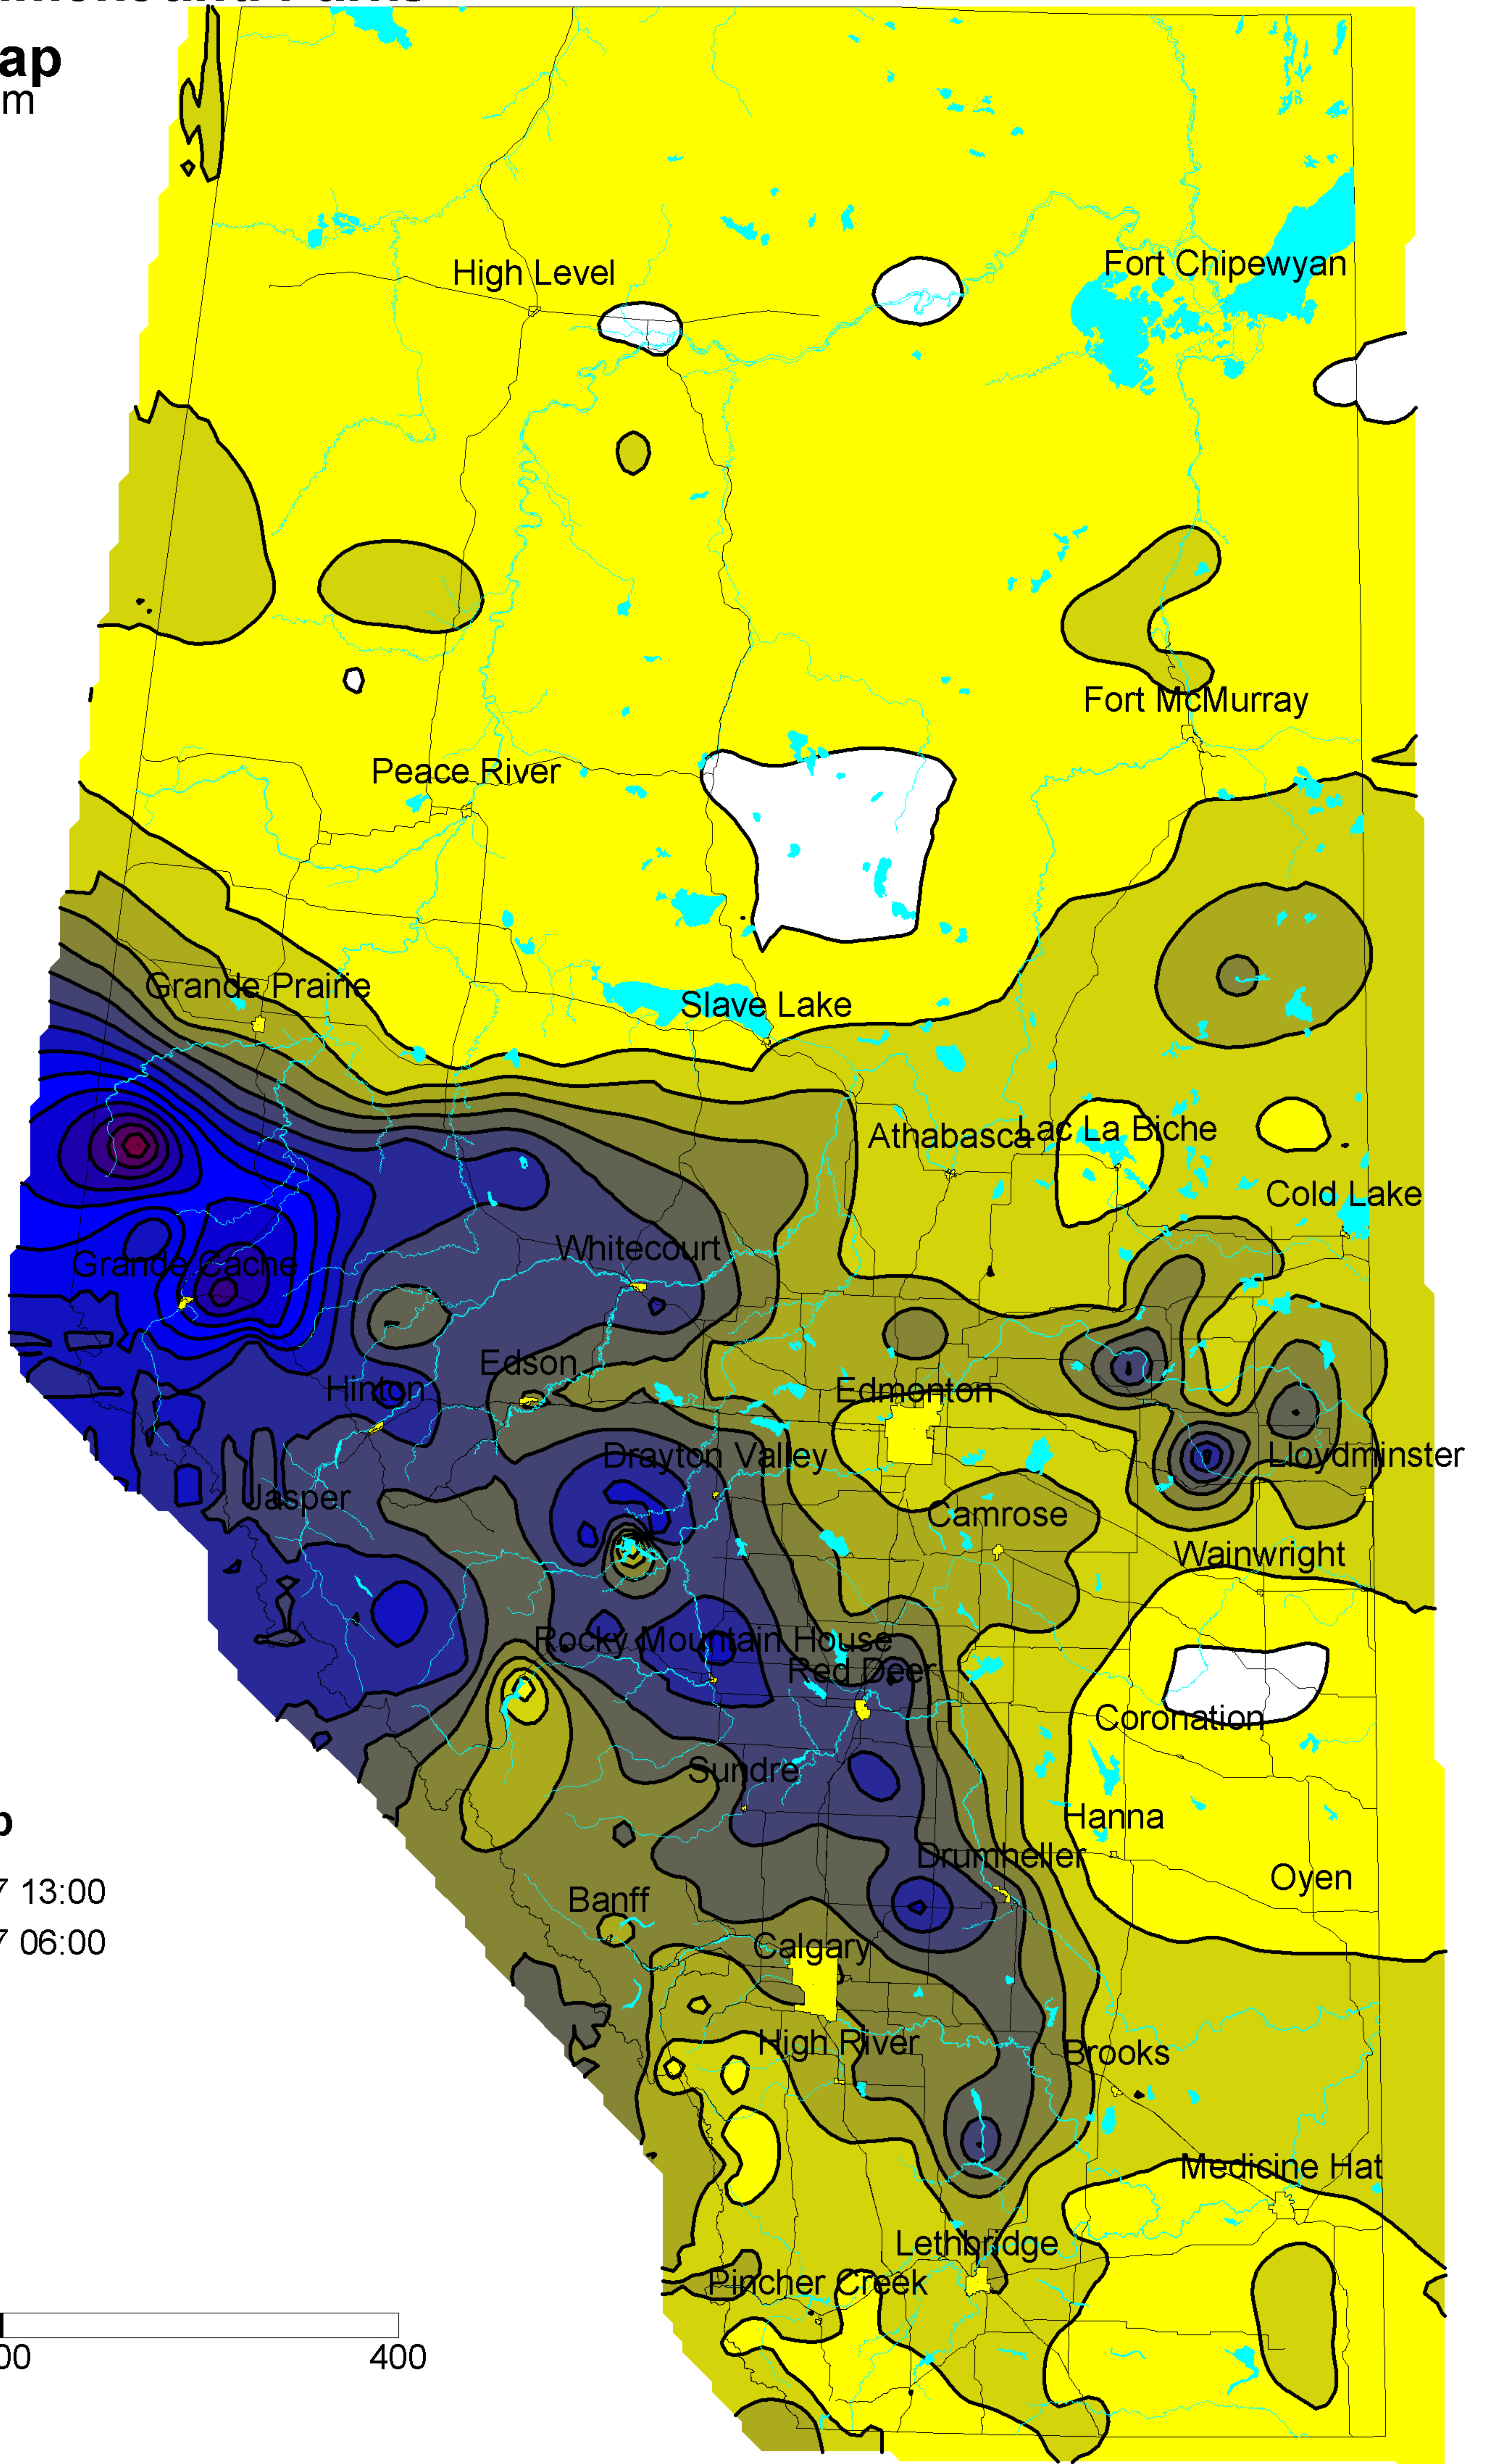

# Alberta Environment and Parks

## Precipitation Map

Contour Interval 10 mm

## Kriging Contour Map

113 08 June 2017 13:00  
13 June 2017 06:00

Distance in Kilometers

Map Scale 1: 5 Million