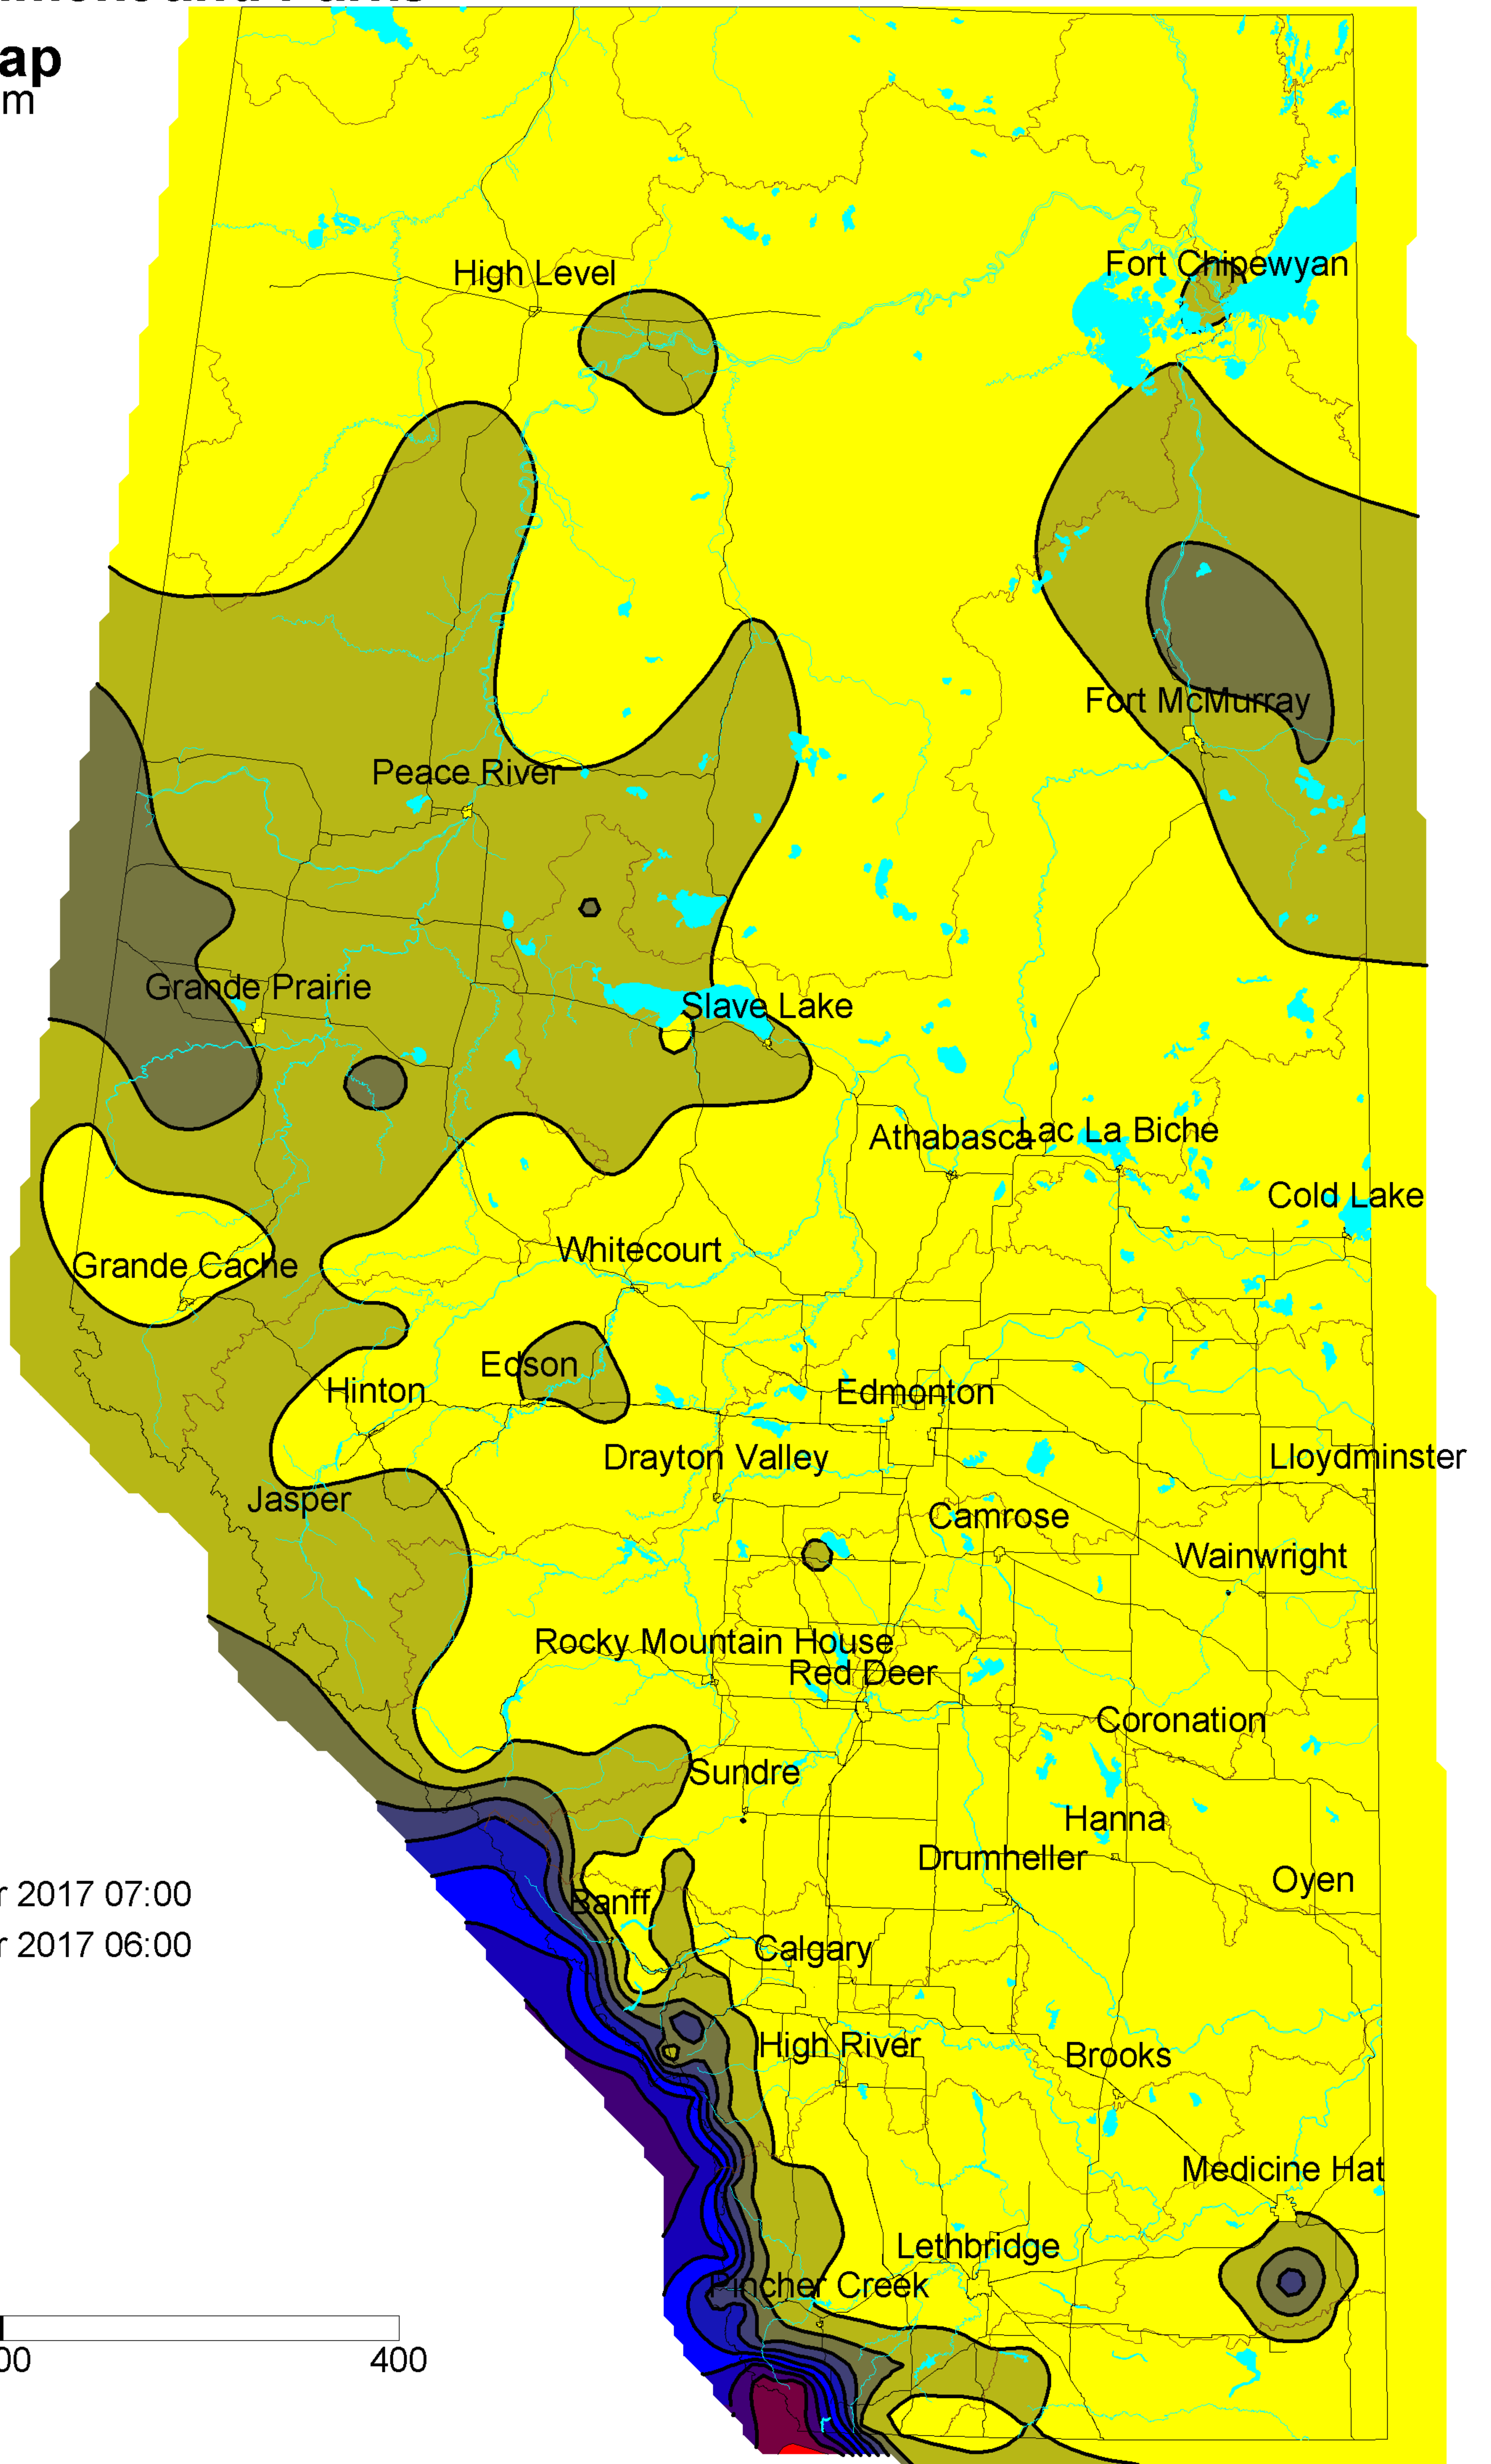

Alberta Environment and Parks

Precipitation Map

Contour Interval 25 mm

November 2017

01 November 2017 07:00

01 December 2017 06:00

- Cities
- Rivers
- Basins
- Lakes

Roads

Distance in Kilometers

Map Scale 1: 5 Million