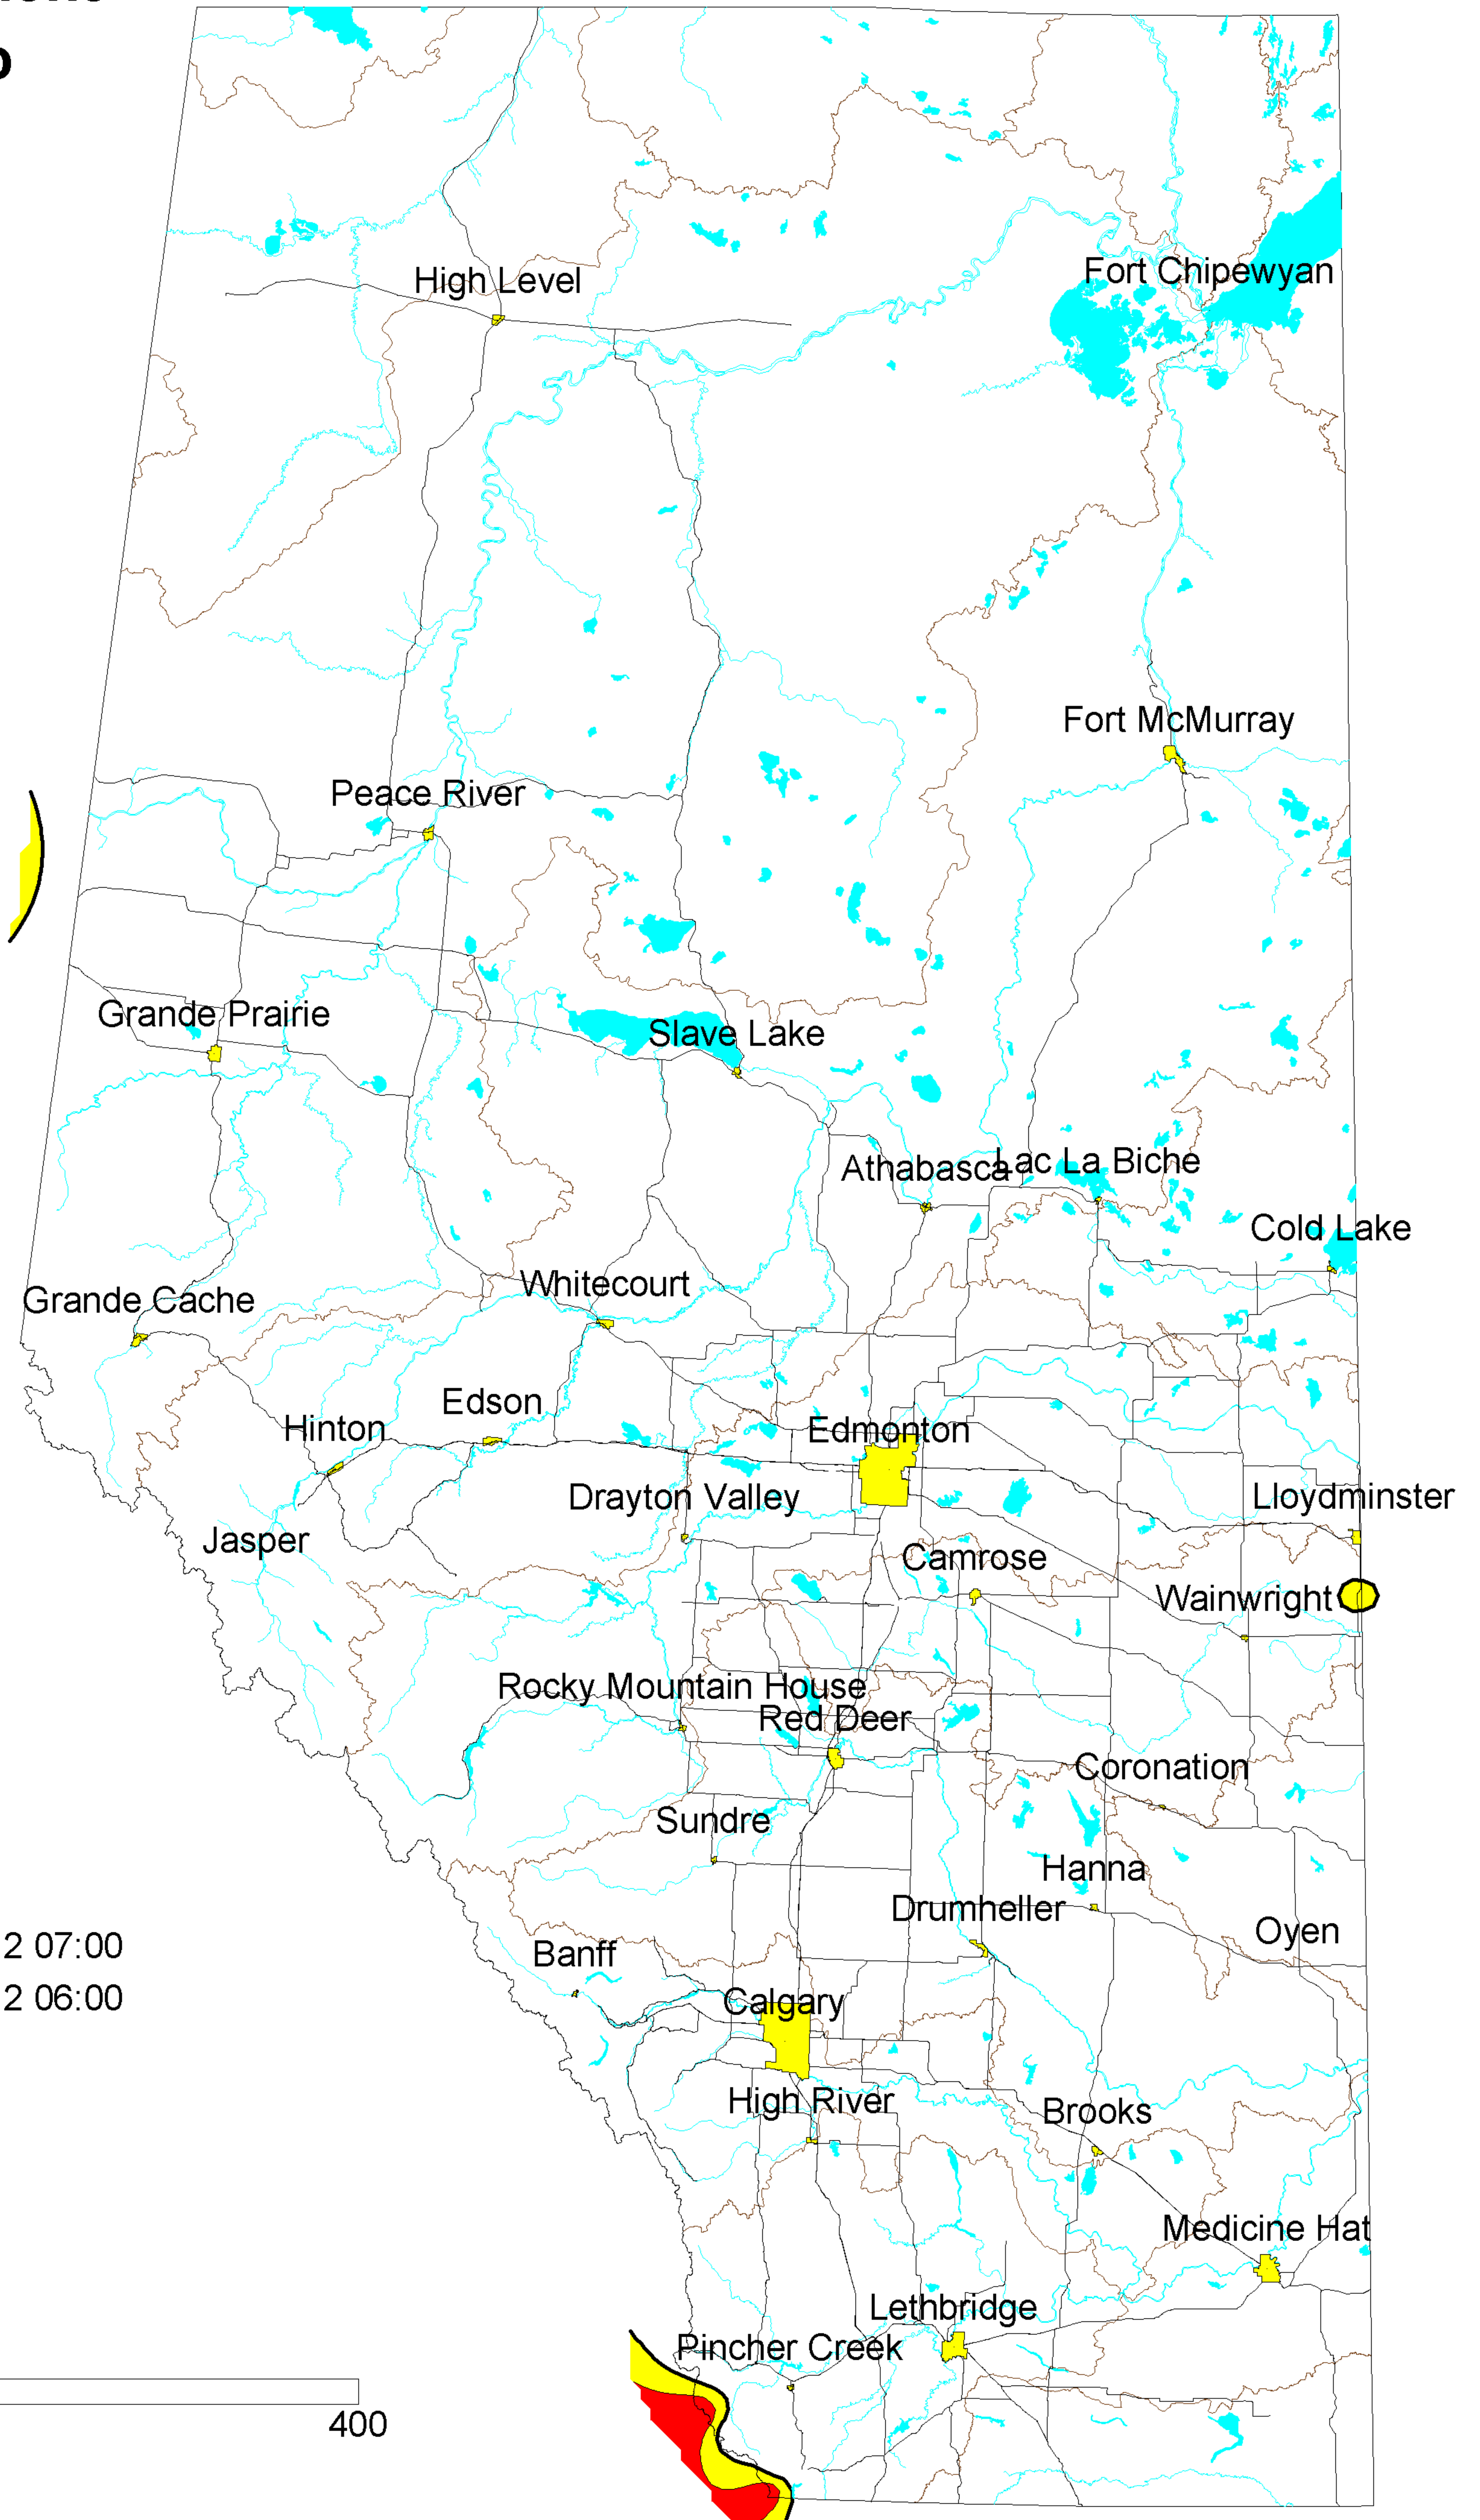

Alberta Environment

Precipitation Map

Contour Interval 2 mm

Kriging Contour Map

23 08 February 2012 07:00
09 February 2012 06:00

- Cities 
- Rivers 
- Basins 
- Lakes 

Roads 

Distance in Kilometers

Map Scale 1: 5 Million