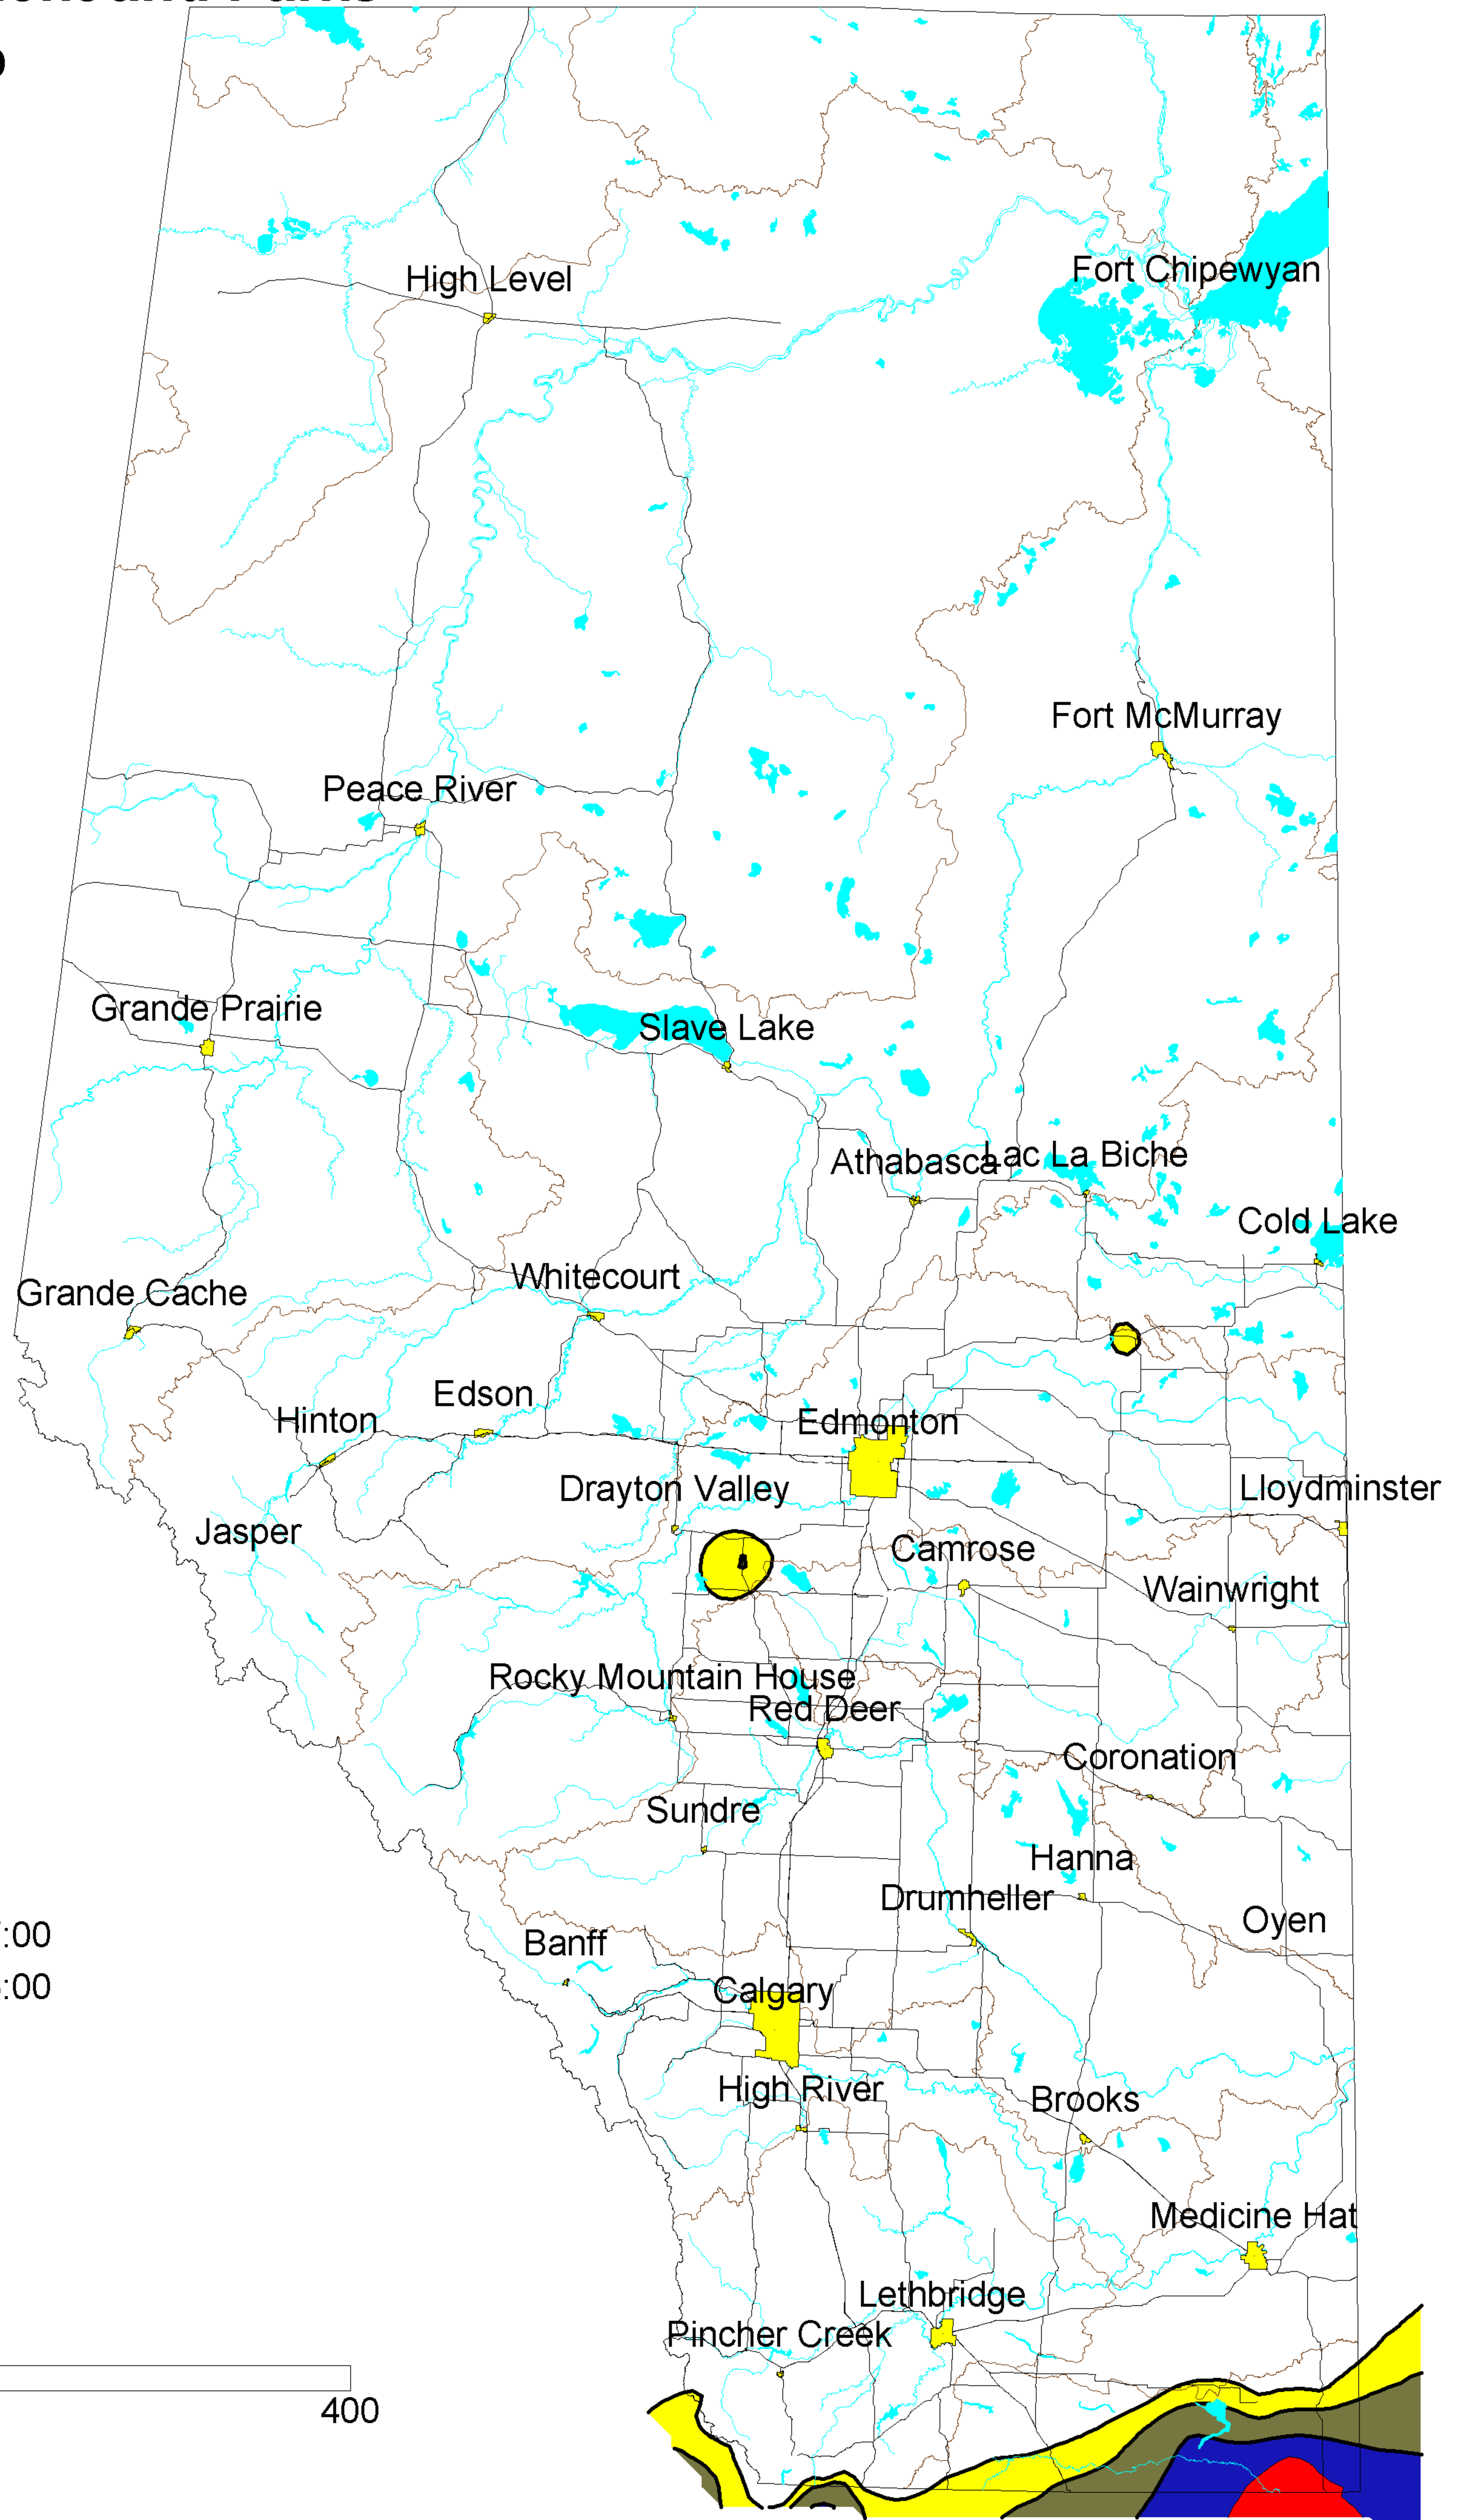

# Alberta Environment and Parks

## Precipitation Map

Contour Interval 2 mm

## Kriging Contour Map

23 19 June 2018 07:00  
20 June 2018 06:00

- Cities 
- Rivers 
- Basins 
- Lakes 

Roads 

Distance in Kilometers

Map Scale 1: 5 Million