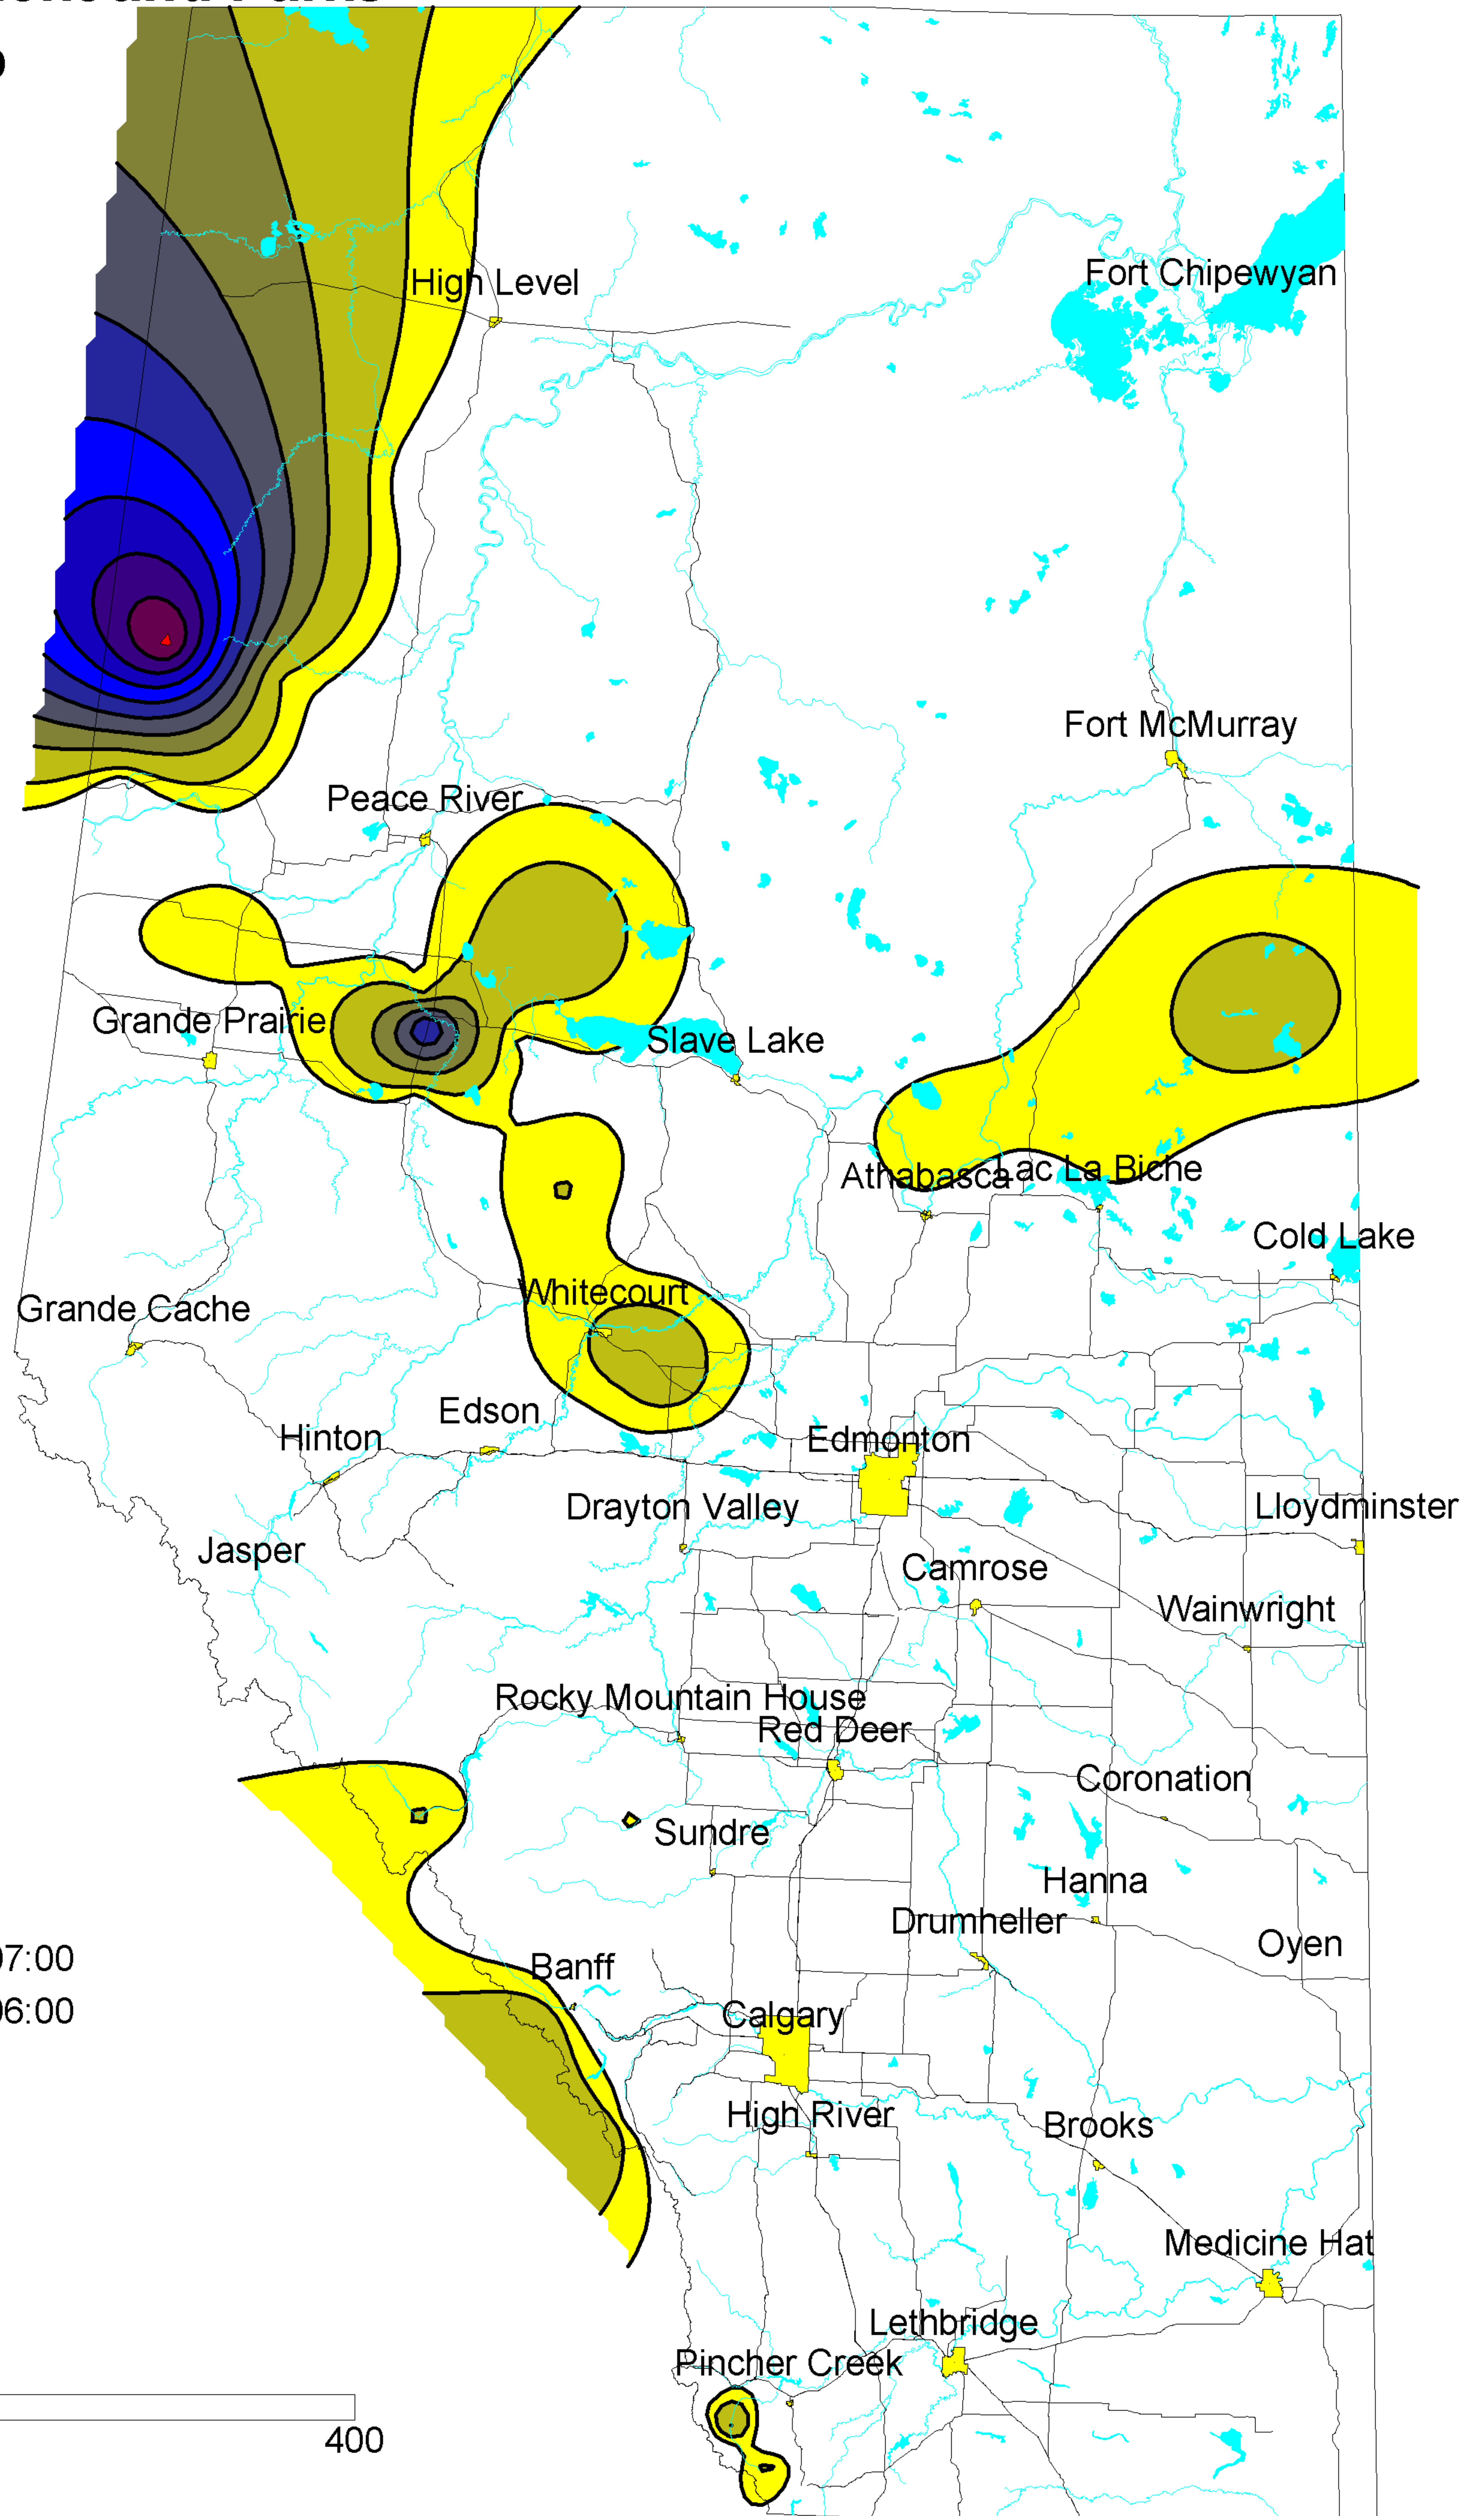

Alberta Environment and Parks

Precipitation Map

Contour Interval 2 mm

Kriging Contour Map

23
20 March 2018 07:00
21 March 2018 06:00

- Cities 
- Rivers 
- Lakes 
- Roads 

Distance in Kilometers

Map Scale 1: 5 Million