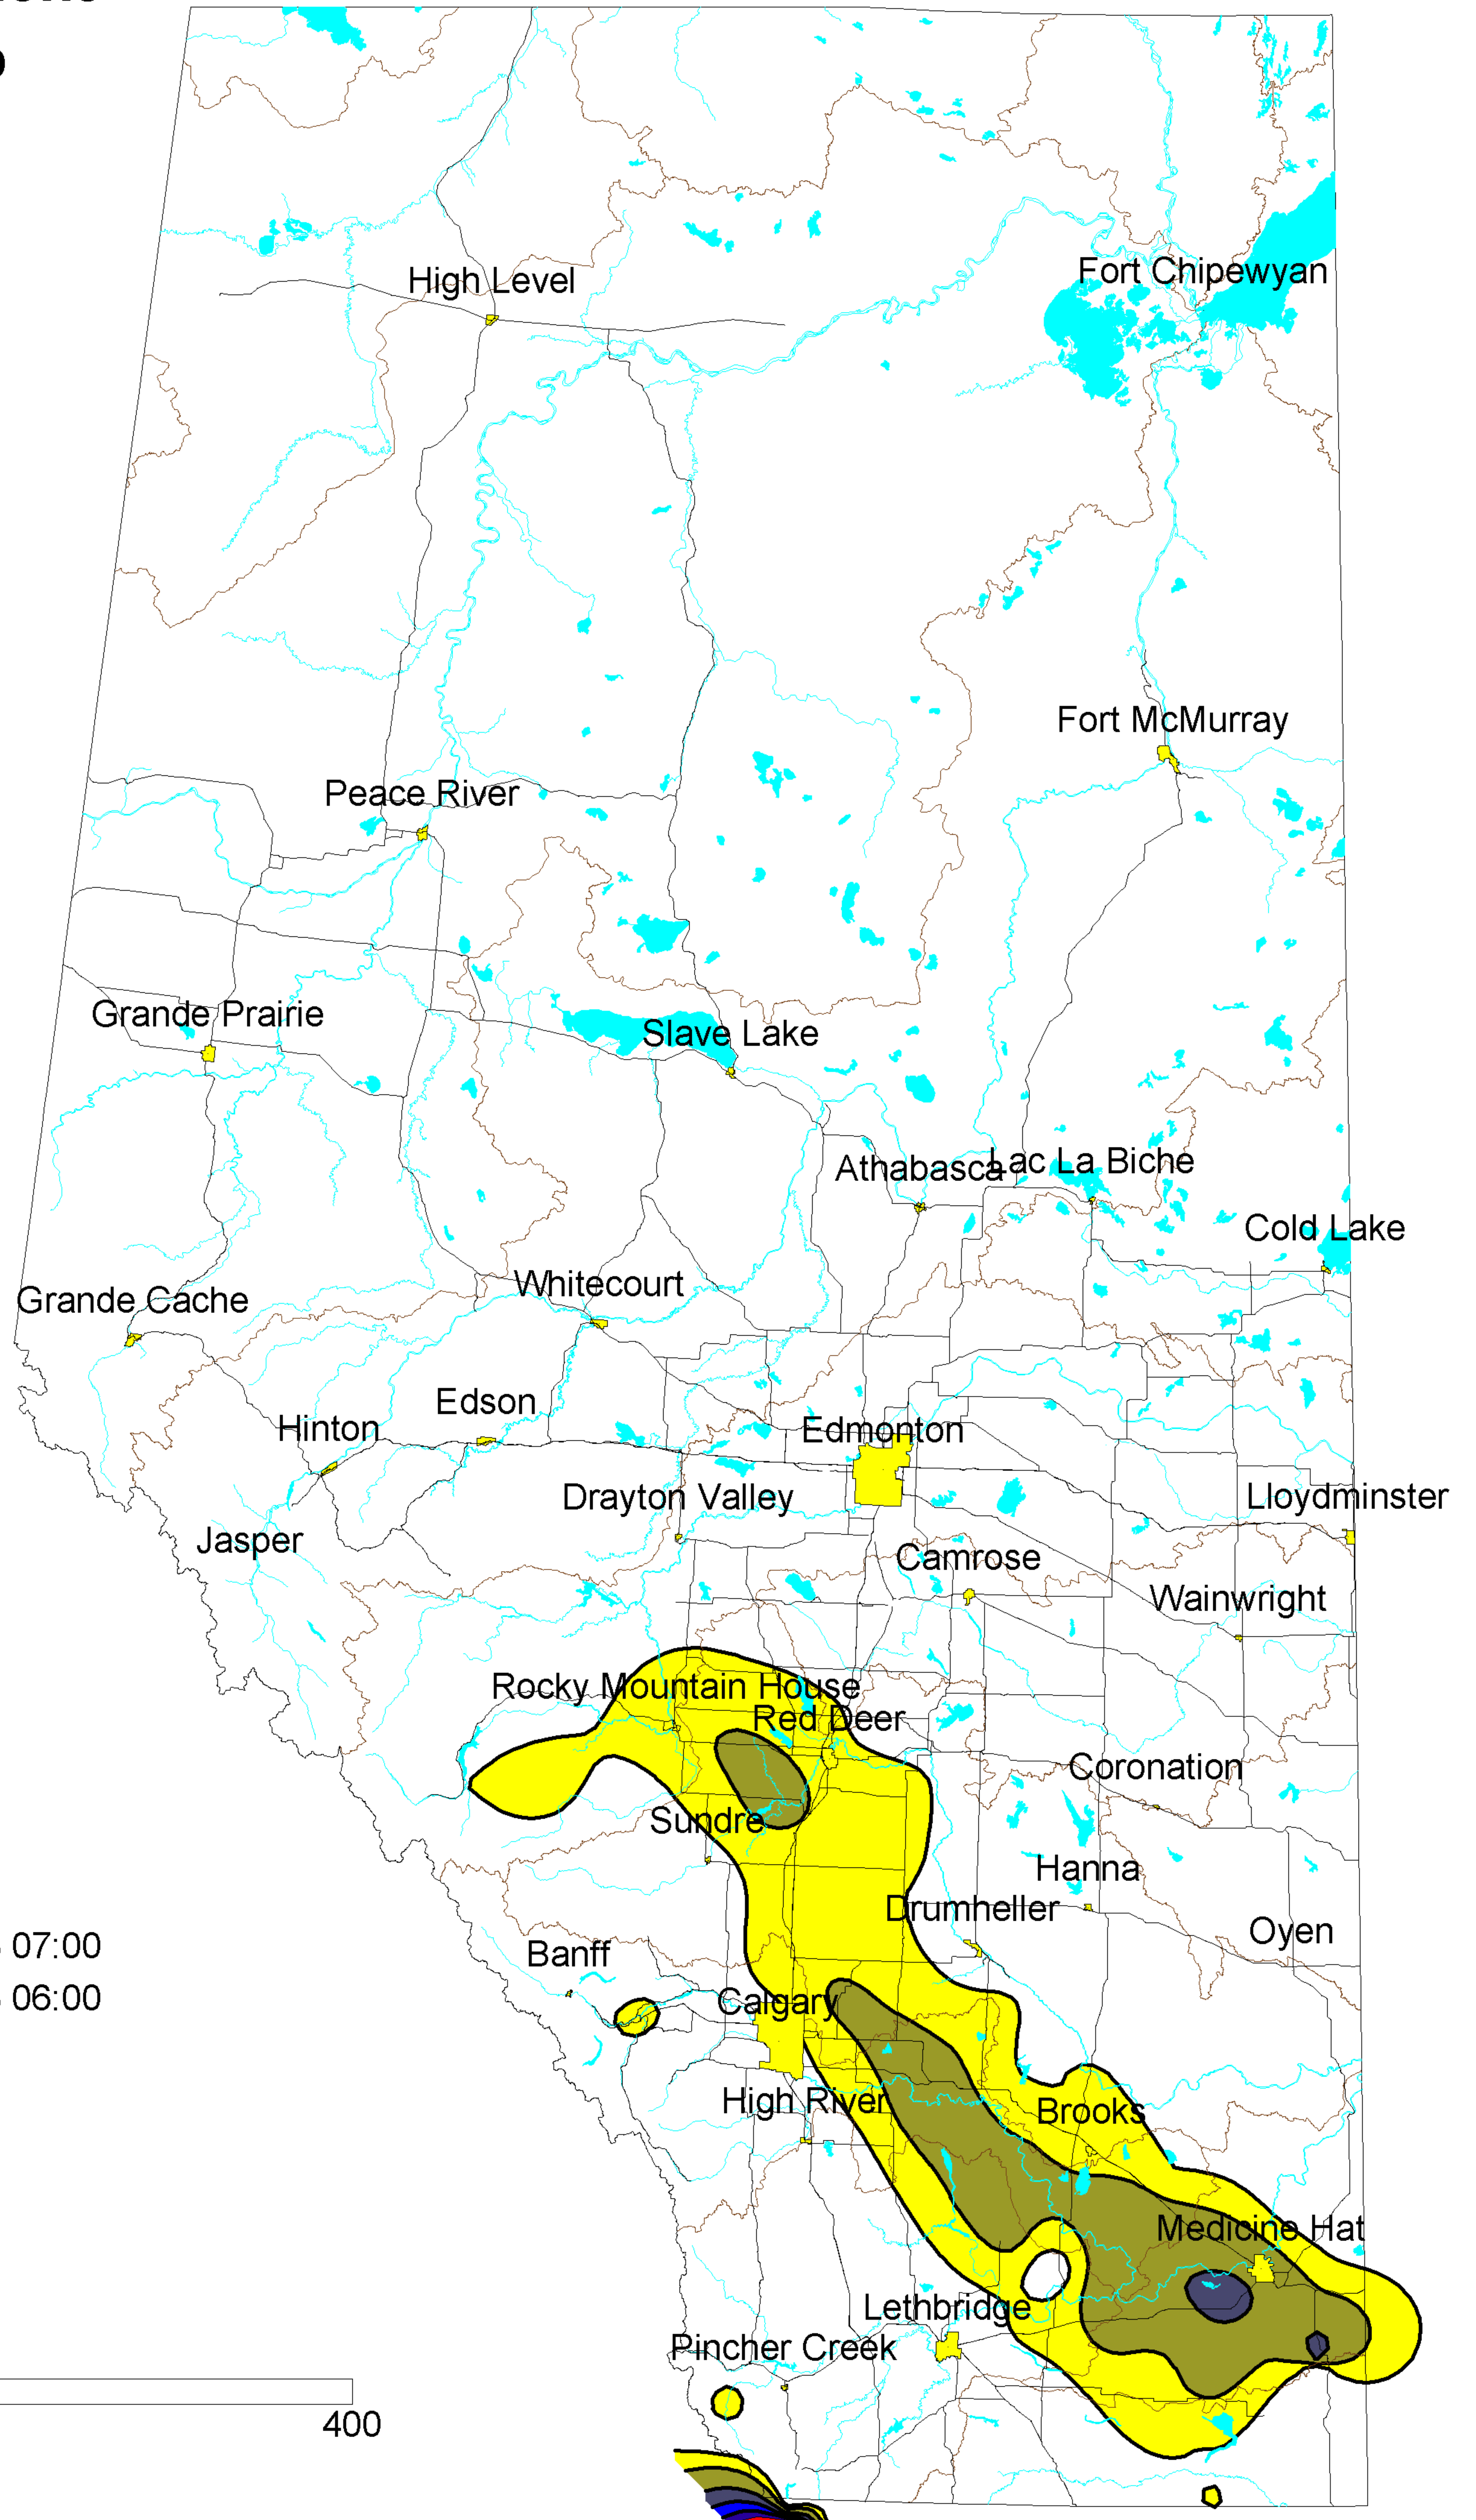

Alberta Environment

Precipitation Map

Contour Interval 2 mm

Kriging Contour Map

23 14 January 2018 07:00
15 January 2018 06:00

- Cities
- Rivers
- Basins
- Lakes

Roads

Distance in Kilometers

Map Scale 1: 5 Million