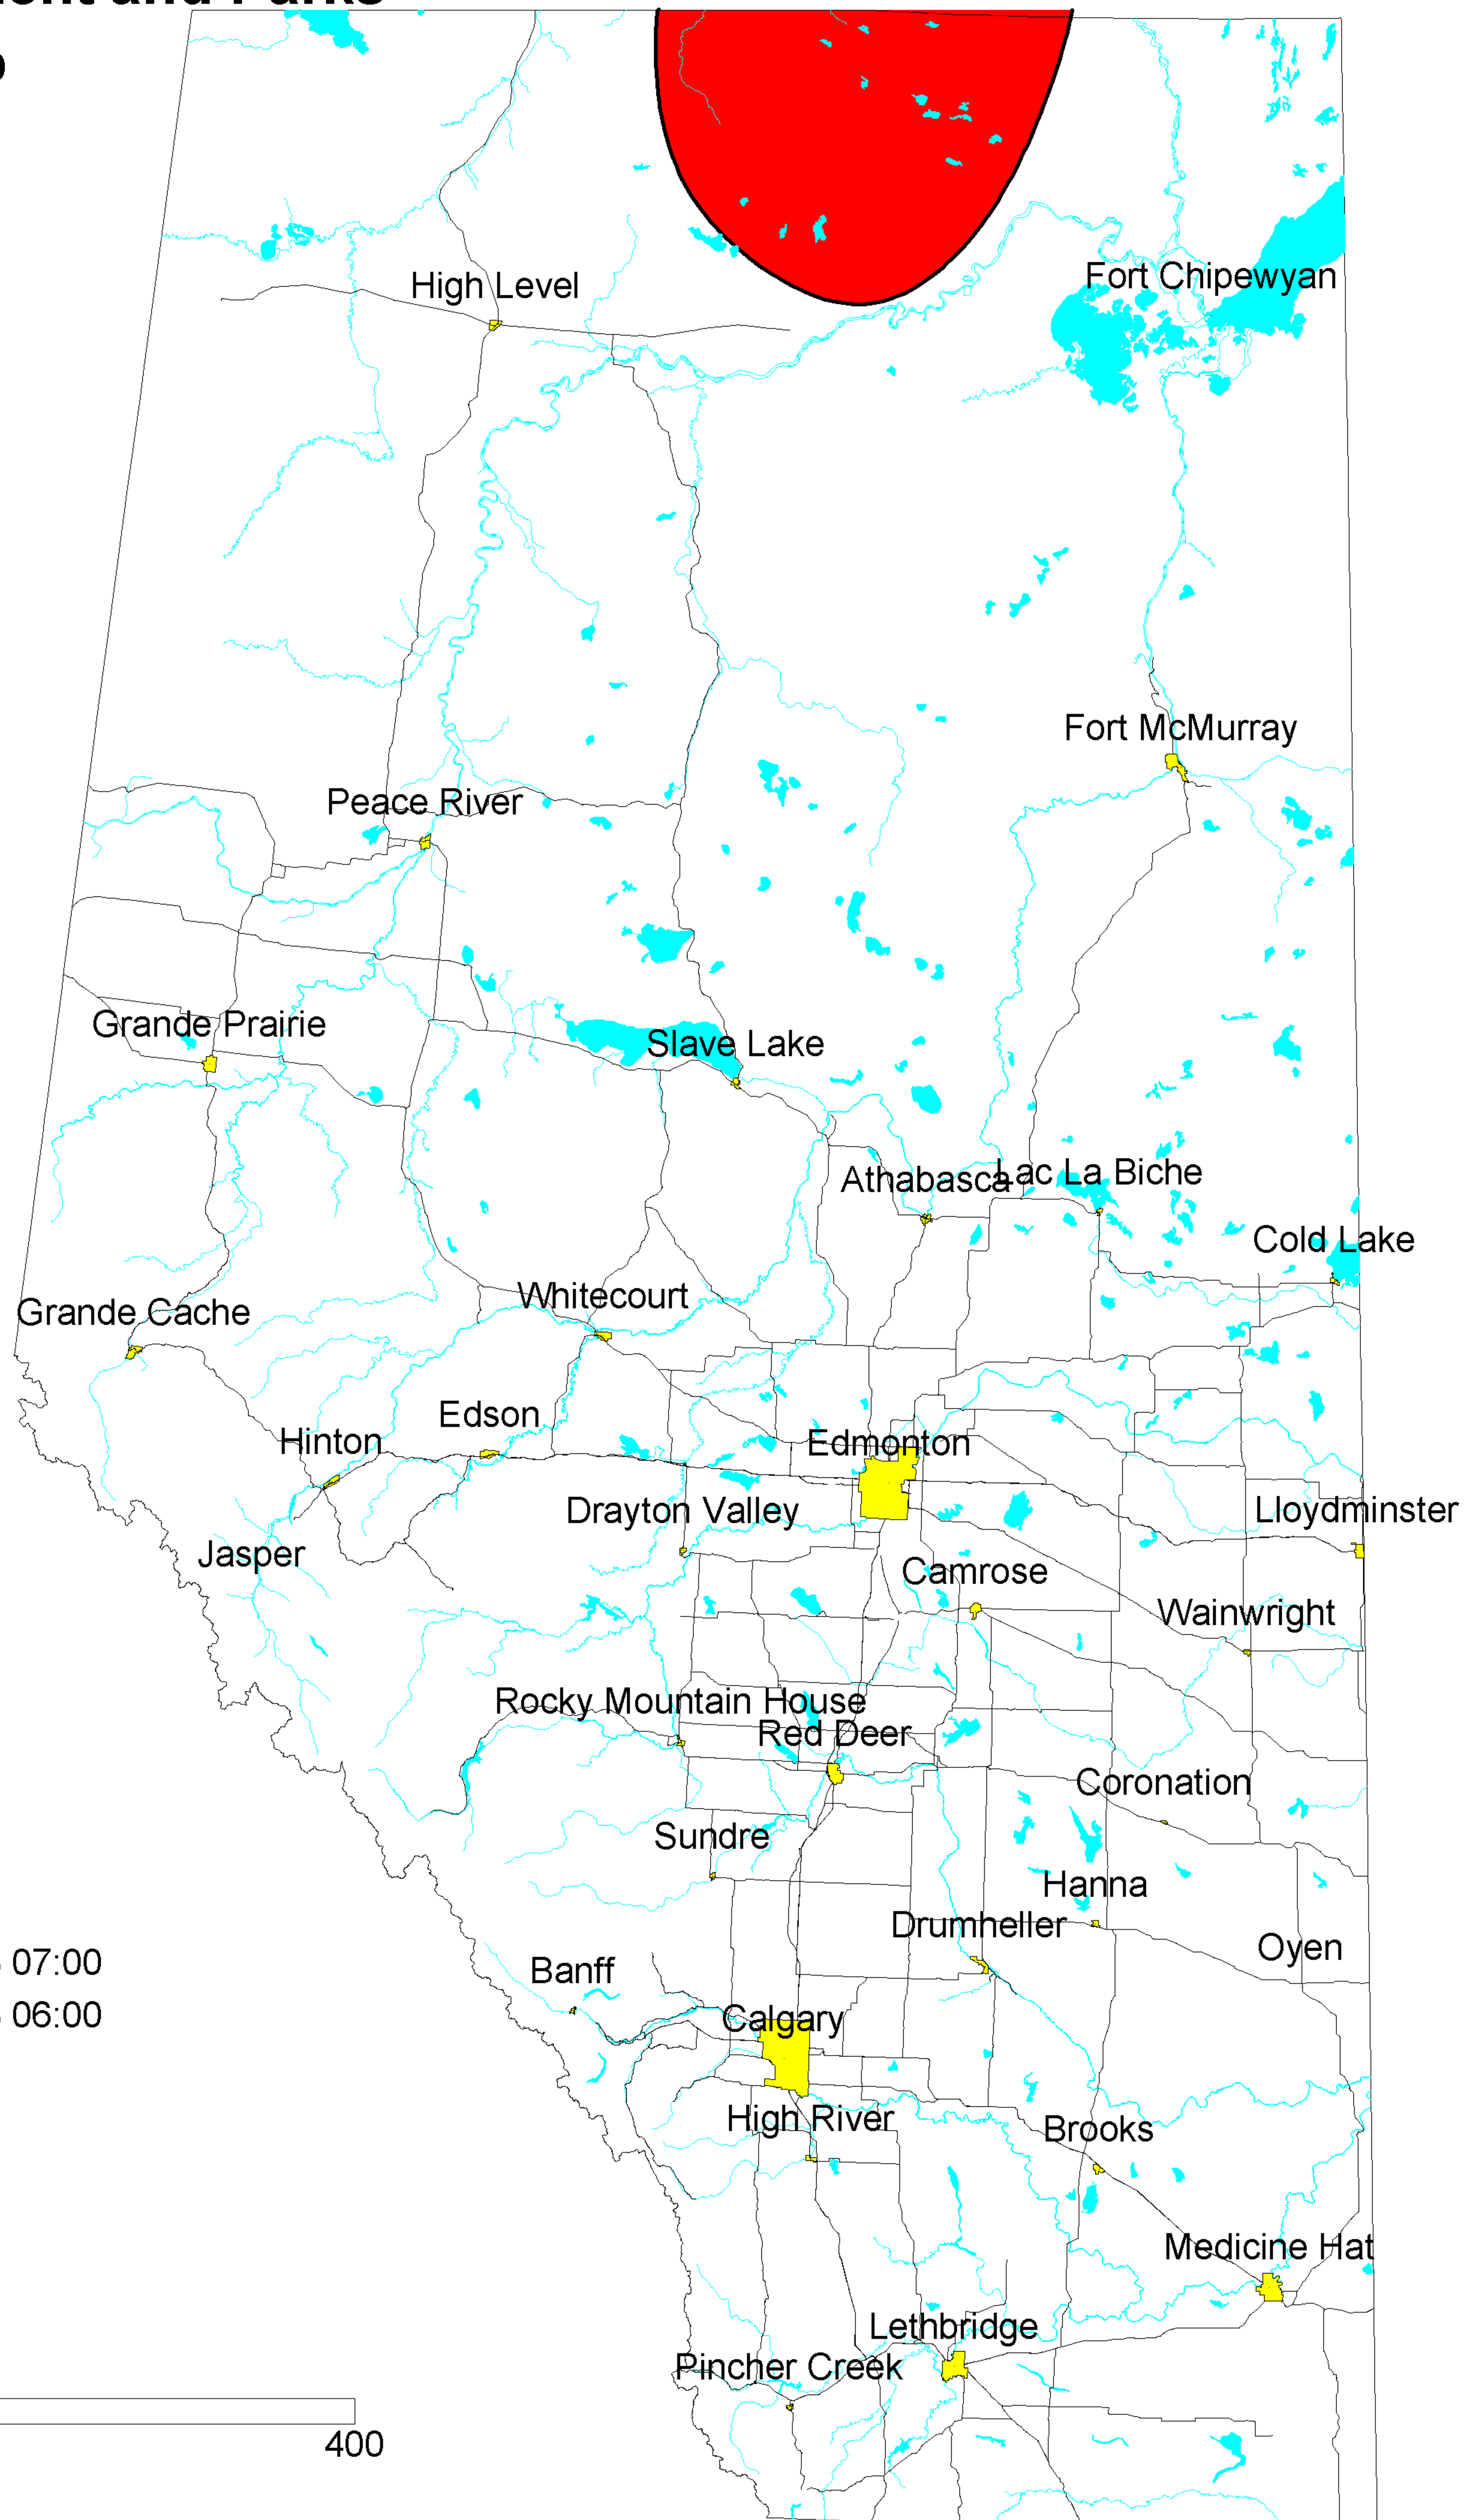

Alberta Environment and Parks

Precipitation Map

Contour Interval 1 mm

Kriging Contour Map

23 18 October 2018 07:00
19 October 2018 06:00

- Cities 
- Rivers 
- Lakes 
- Roads 

Distance in Kilometers

Map Scale 1: 5 Million