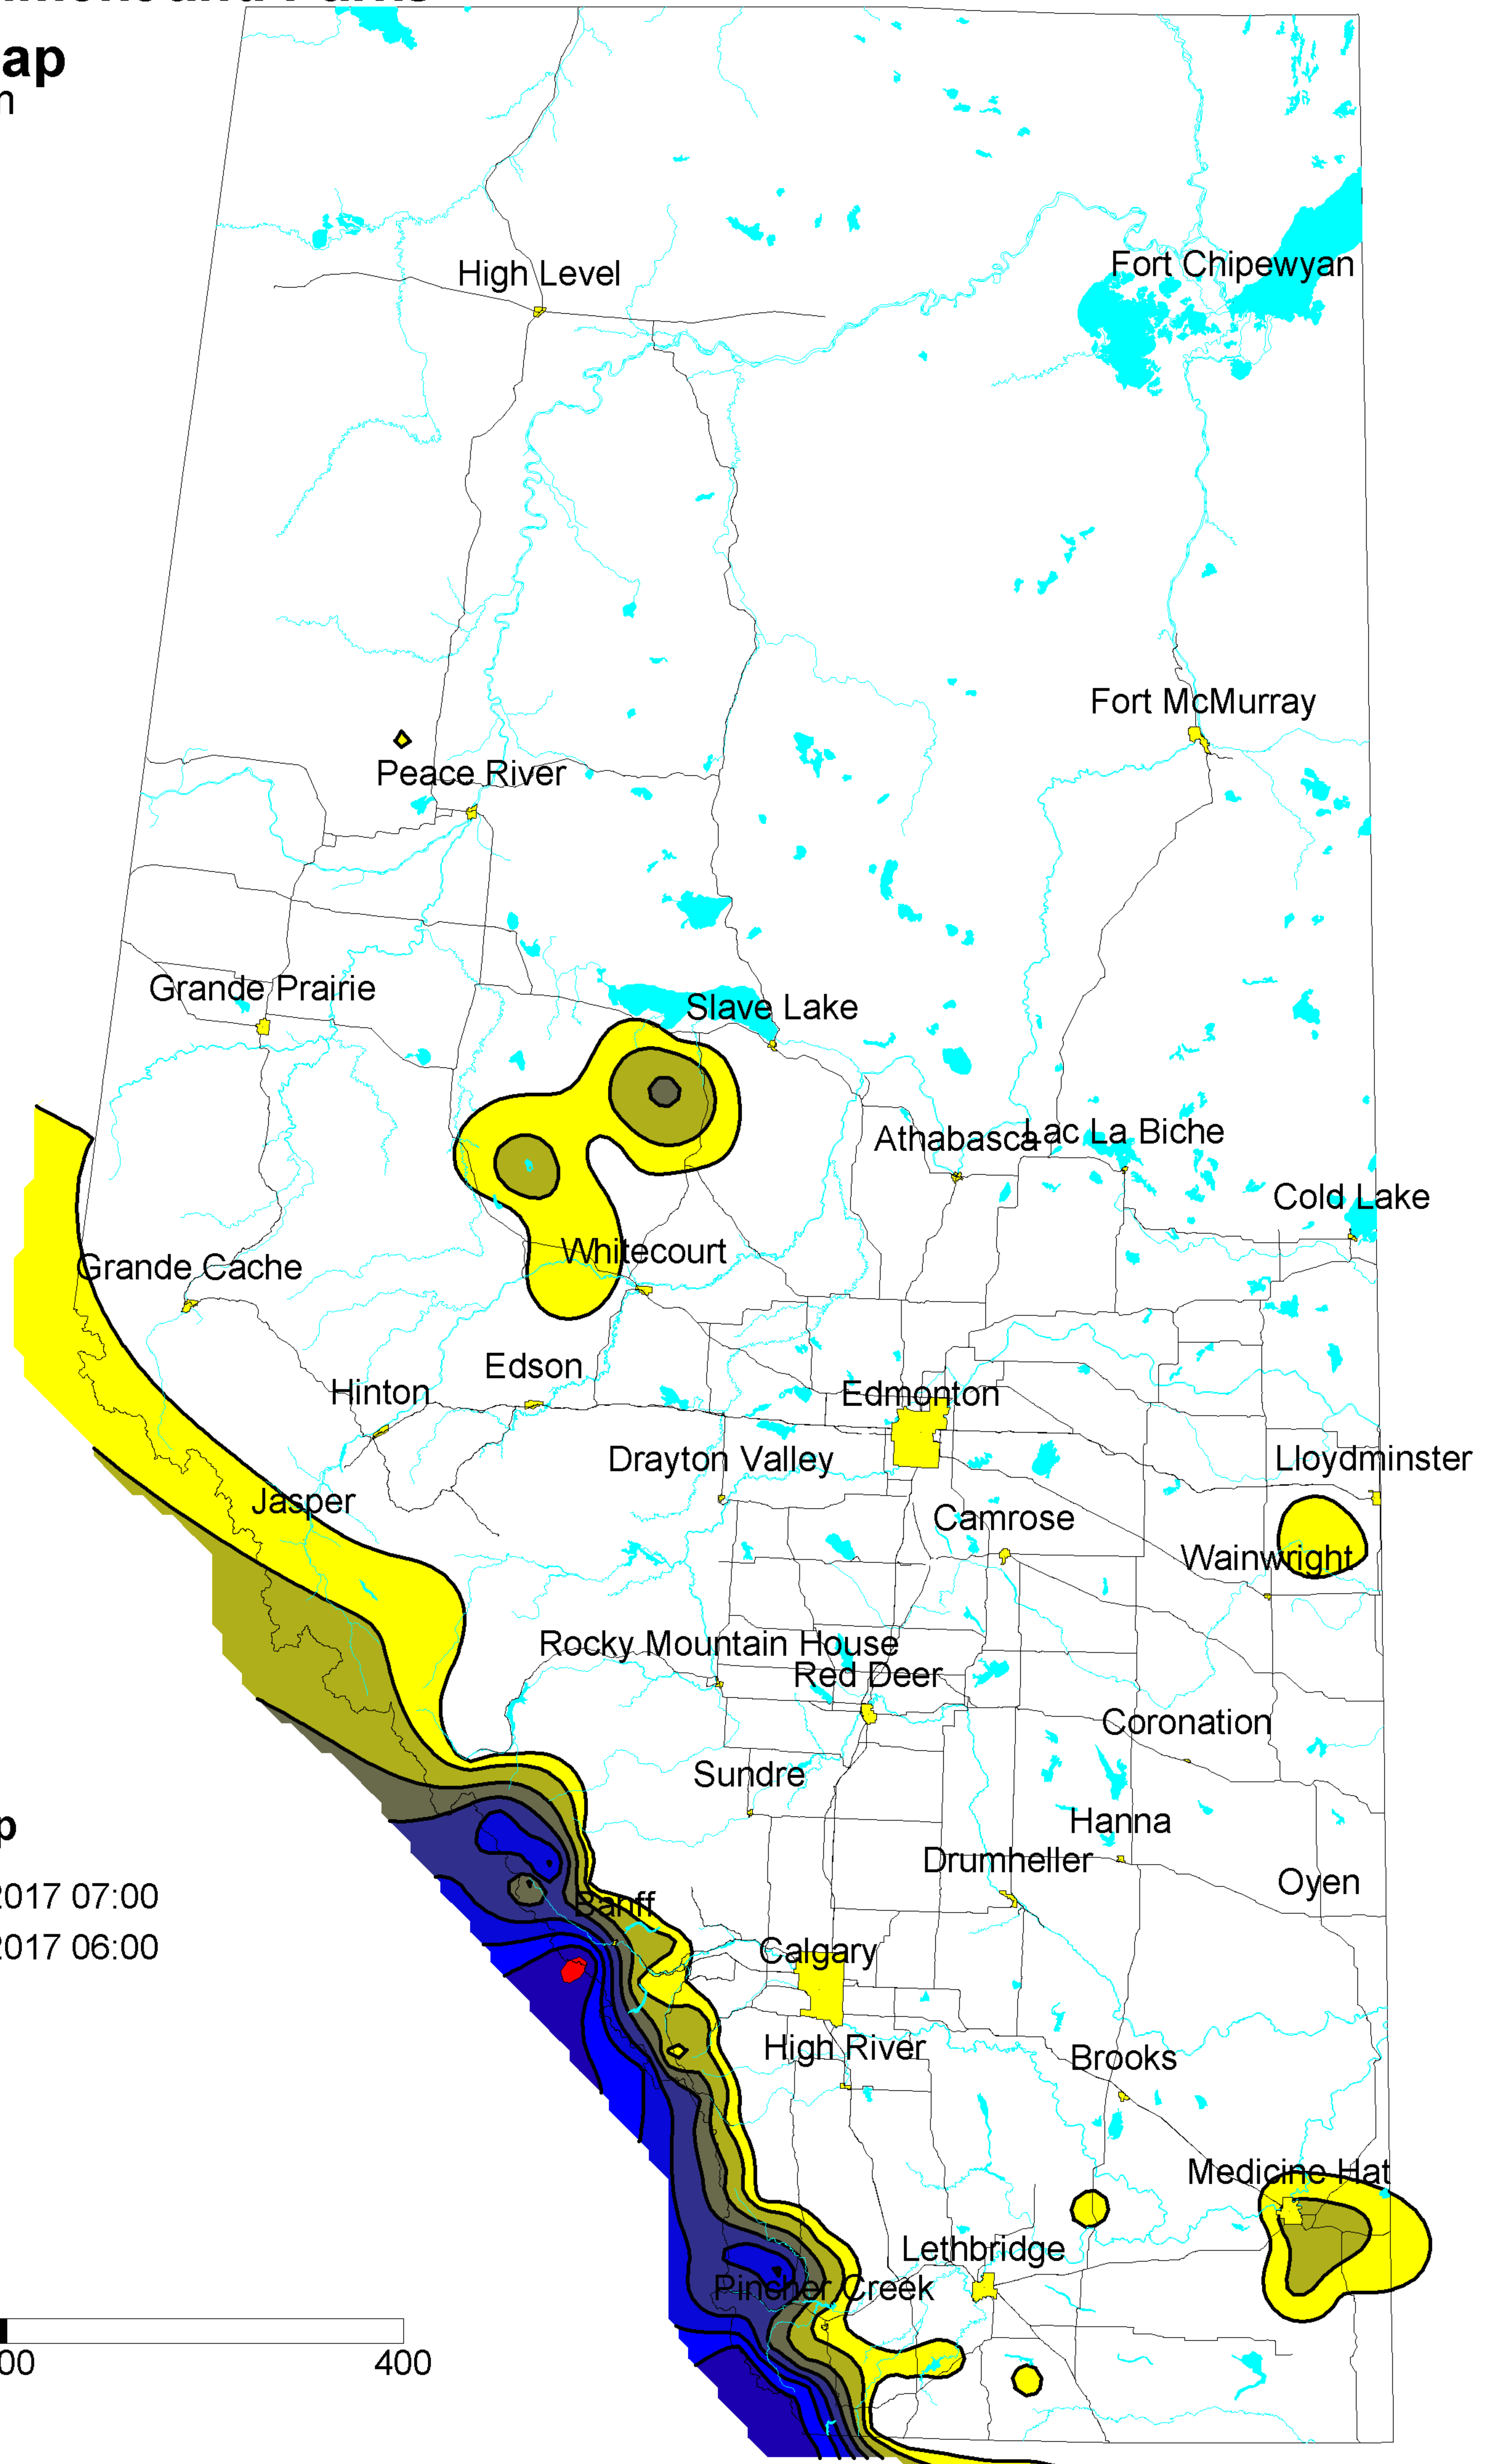

Alberta Environment and Parks

Precipitation Map

Contour Interval 2 mm

Kriging Contour Map

23 22 October 2017 07:00
23 October 2017 06:00

- Cities 
- Rivers 
- Lakes 
- Roads 

Map Scale 1: 5 Million